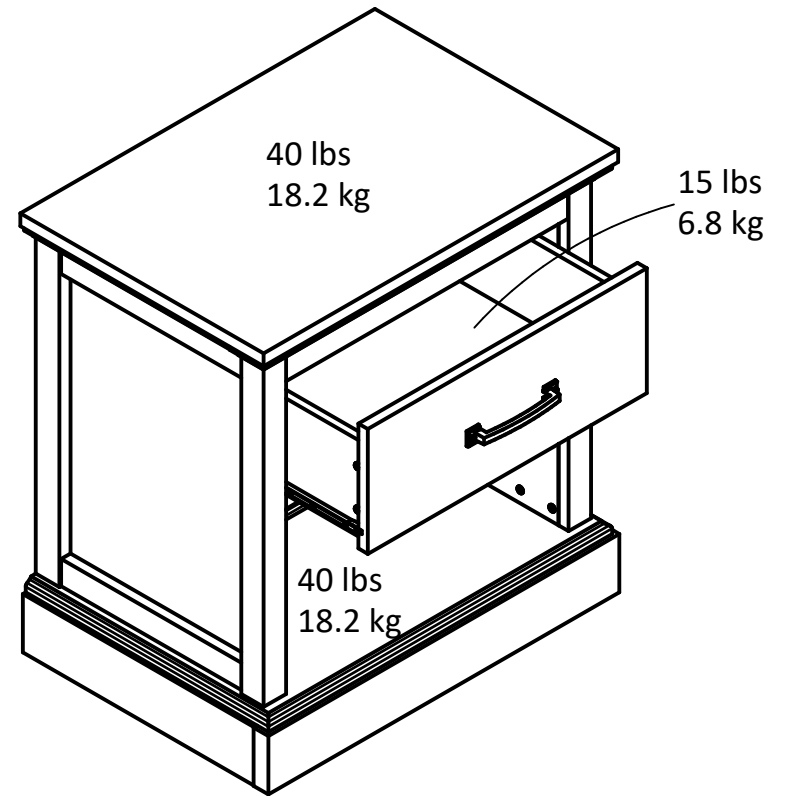

# 5580340COM - Nightstand

Finish: Andover Oak

Bottom Storage dimensions:  
18.90 in. (48.0 cm) W  
10.00 in. (25.4 cm) H  
14.69 in. (37.3 cm) D  
1.61 cubic feet

Interior Drawer dimensions:  
16.89 in. (42.9 cm) W  
4.82 in. (12.25 cm) H  
12.97 in. (32.95 cm) D  
0.61 cubic feet

Wood Breakdown: 90%  
Total storage: 2.22 cubic feet

Overall Product Size:  
23.70"W x 16.46"D x 25.55"H  
60.2cm W x 41.8cm D x 64.8cm H

Maximum Weight Capacities  
Unit Weight: 54 lbs. (24.50 kg)