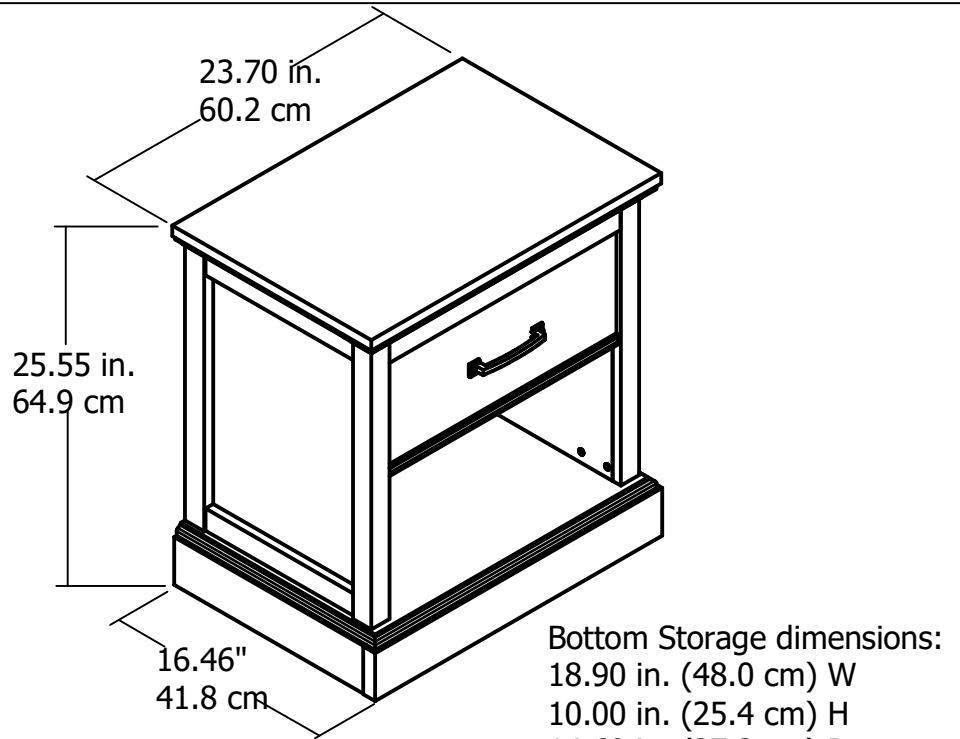

# 5580340COM - Nightstand

Finish: Andover Oak

Bottom Storage dimensions:  
18.90 in. (48.0 cm) W  
10.00 in. (25.4 cm) H  
14.69 in. (37.3 cm) D  
1.61 cubic feet

Interior Drawer dimensions:  
16.89 in. (42.9 cm) W  
4.82 in. (12.25 cm) H  
12.97 in. (32.95 cm) D  
0.61 cubic feet

Wood Breakdown: 90%  
Total storage: 2.22 cubic feet

Overall Product Size:  
23.70"W x 16.46"D x 25.55"H  
60.2cm W x 41.8cm D x 64.8cm H

Maximum Weight Capacities  
Unit Weight: 54 lbs. (24.50 kg)