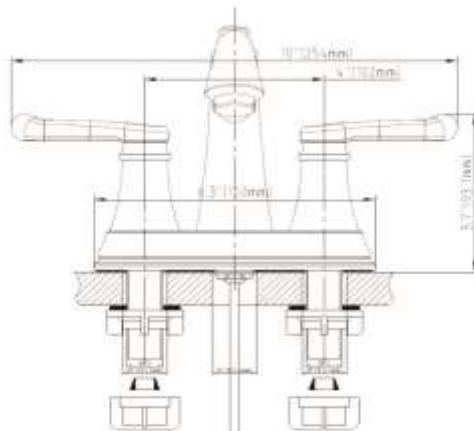

PREMIER

Hampton Collection

Two Handle Bath Faucet

202150 - Brushed Nickel

202152 - Oil Rubbed Bronze

FEATURES

- ⌘ Solid Brass Waterway
- ⌘ 4" Center Set, 3-Hole Installation
- ⌘ Aerator limited to 1.5 GPM max (5.7 L/min)
- ⌘ 1/4 Turn Washerless Ceramic Cartridge
- ⌘ 100% Factory Pressure Tested

DIAGRAM

APPLICABLE STANDARDS/CODES

Specified model meets or exceeds the following:

- ⌘ ASME A112.18.1
- ⌘ CSA B125.1
- ⌘ NSF61-9
- ⌘ Listed IAPMO/cUPC