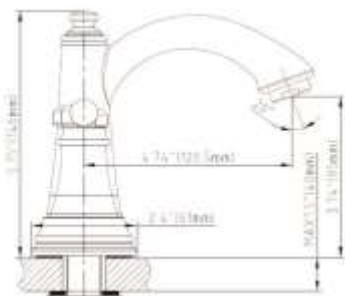

PREMIER

Hampton Collection

Two Handle Bath Faucet

202150 - Brushed Nickel

202152 - Oil Rubbed Bronze

FEATURES

- ⌘ Solid Brass Waterway
- ⌘ 4" Center Set, 3-Hole Installation
- ⌘ Aerator limited to 1.5 GPM max (5.7 L/min)
- ⌘ 1/4 Turn Washerless Ceramic Cartridge
- ⌘ 100% Factory Pressure Tested

DIAGRAM

APPLICABLE STANDARDS/CODES

Specified model meets or exceeds the following:

- ⌘ ASME A112.18.1
- ⌘ CSA B125.1
- ⌘ NSF61-9
- ⌘ Listed IAPMO/cUPC