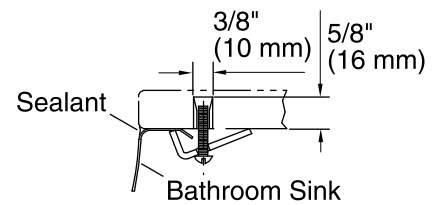

ASME A112.19.3/CSA B45.4

ADA

ICC/ANSI A117.1

Kohler One-Year Limited Warranty

See website for detailed warranty information.

Technical Information

All product dimensions are nominal.

Installation:	Drop-In, Under-mount
Bowl area	Water depth: 5-3/8" (137 mm)
Drain hole:	1-5/8" (41 mm)
Template:	Drop-in, 1248333-7, required, included Under-mount, 1248333-7, required, included