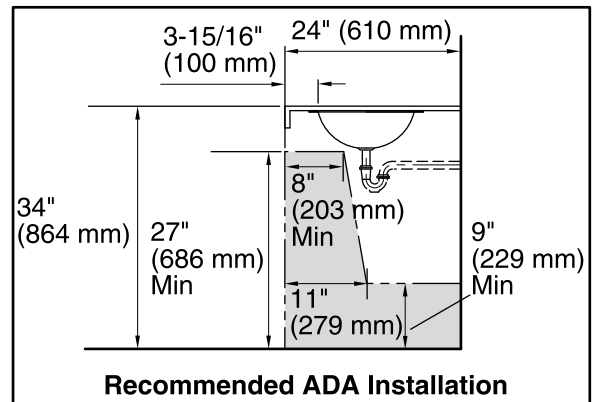

Features

- Oval basin.
- No faucet holes; requires wall- or counter-mount faucet.

Material

- 20-gauge stainless steel.

Installation

- Under-mount or drop-in.

Required Accessories

K-7107 Decorative drain

or

K-7127 Drain

Recommended Accessories

K-8998 P-Trap

Components

Additional included component/s: Basin clamp assembly, and Cutout template.

ADA

Codes/Standards

ASME A112.19.3/CSA B45.4

ADA

ICC/ANSI A117.1

Kohler One-Year Limited Warranty

See website for detailed warranty information.

Technical Information

All product dimensions are nominal.

Installation:	Drop-In, Under-mount
Bowl area	Water depth: 5-3/8" (137 mm)
Drain hole:	1-5/8" (41 mm)
Template:	Drop-in, 1248333-7, required, included Under-mount, 1248333-7, required, included