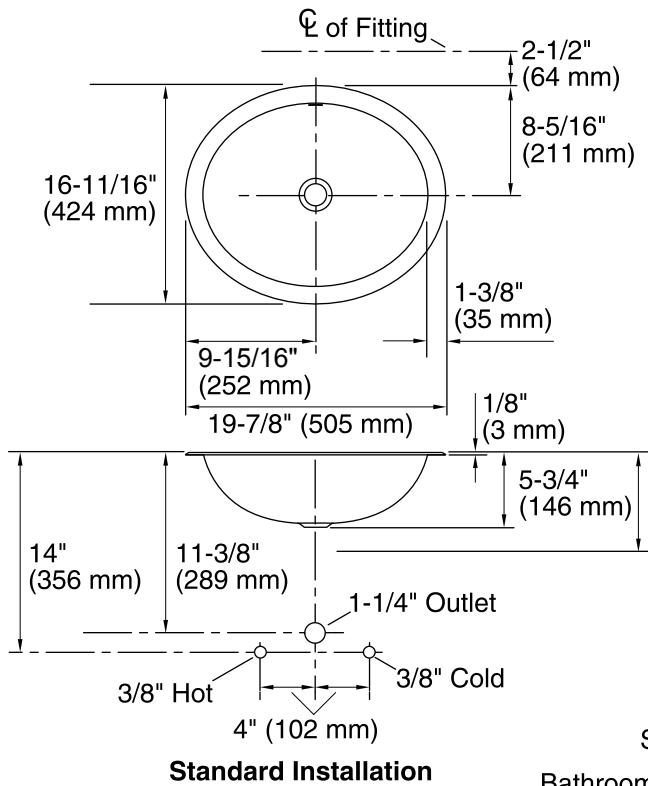

Features

- Oval basin.
- No faucet holes; requires wall- or counter-mount faucet.

Material

- 20-gauge stainless steel.

Installation

- Under-mount or drop-in.

Required Accessories

K-7107 Decorative drain

or

K-7127 Drain

Recommended Accessories

K-8998 P-Trap

Components

Additional included component/s: Basin clamp assembly, and Cutout template.

ADA

Codes/Standards

ASME A112.19.3/CSA B45.4

ADA

ICC/ANSI A117.1

Kohler One-Year Limited Warranty

See website for detailed warranty information.

Technical Information

All product dimensions are nominal.

Installation:	Drop-In, Under-mount
Bowl area	Water depth: 5-3/8" (137 mm)
Drain hole:	1-5/8" (41 mm)
Template:	Drop-in, 1248333-7, required, included Under-mount, 1248333-7, required, included