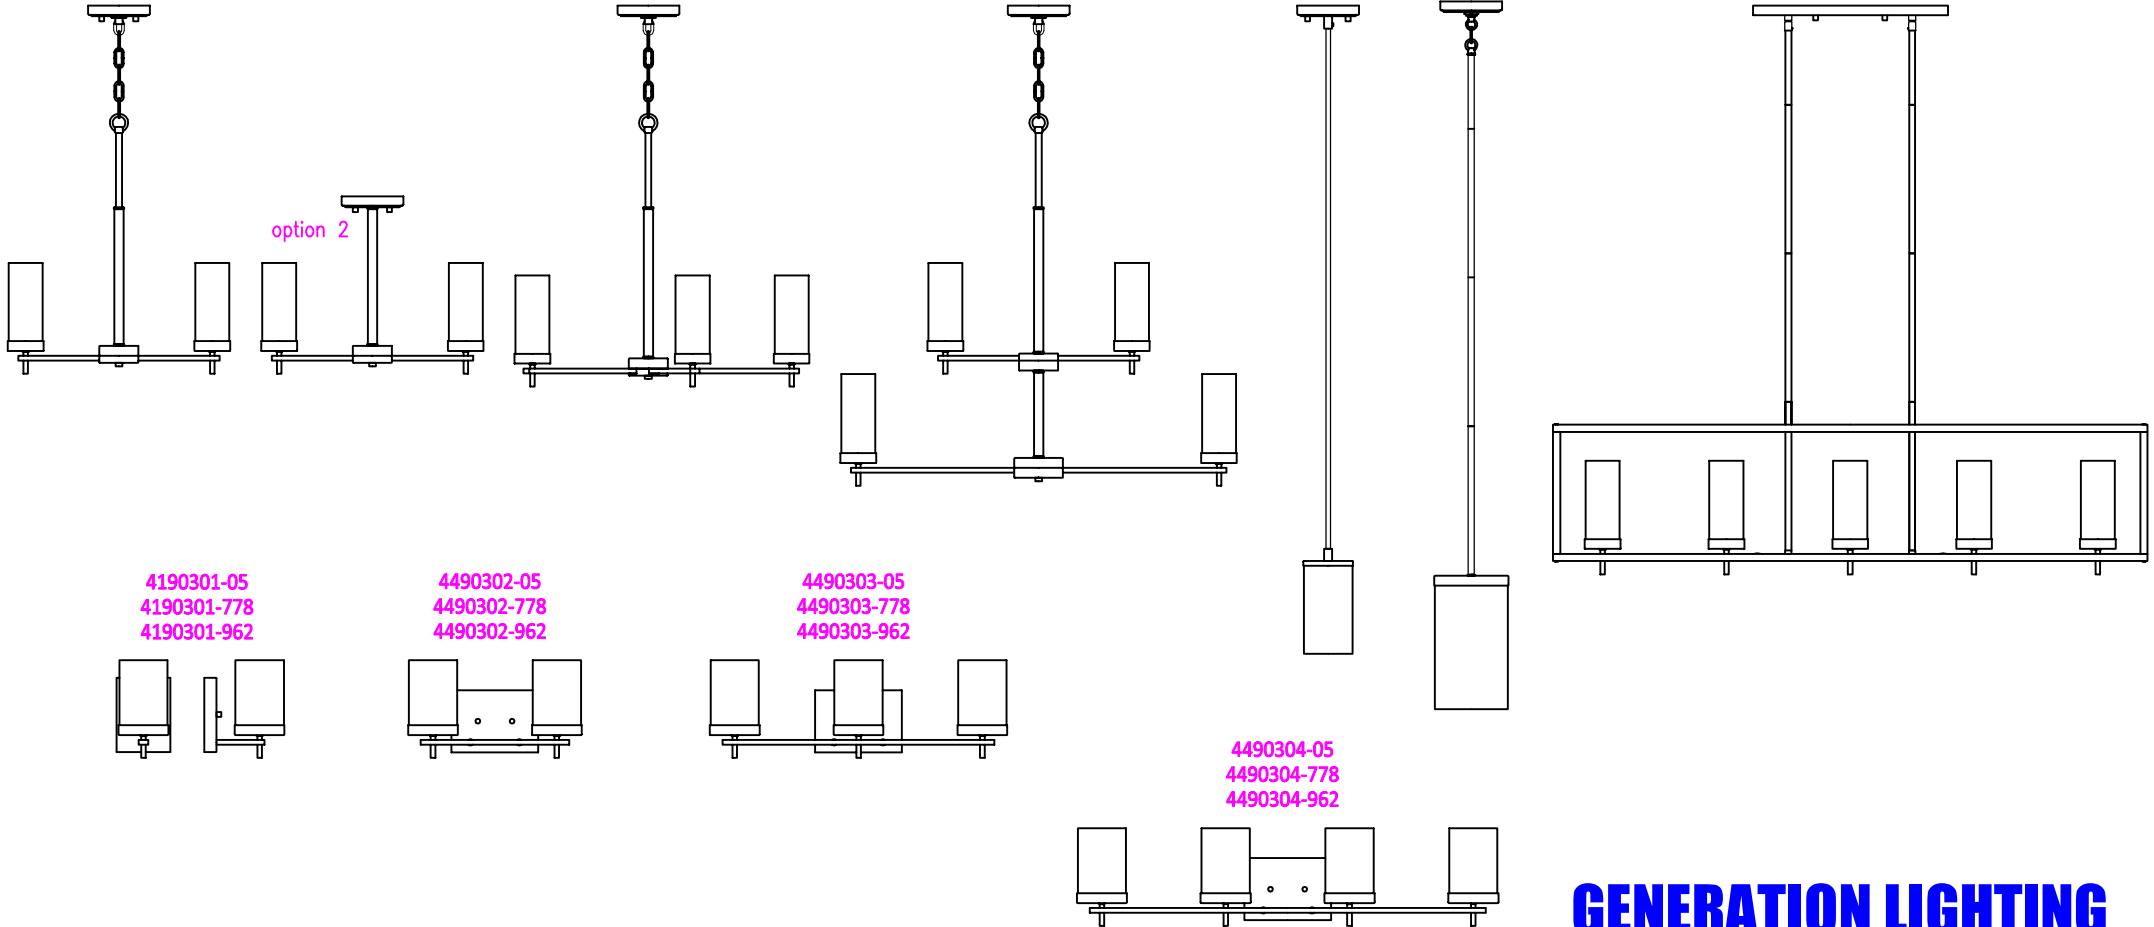

Zire Collection (903) Replacement Parts

3190303-05
3190303-778
3190303-962

3190305-05
3190305-778
3190305-962

3190309-05
3190309-778
3190309-962

6190301-05
6190301-778
6190301-962

6590301-05
6590301-778
6590301-962

6690305-05
6690305-778
6690305-962

option 2

Zire Collection (903) Replacement Parts

All New Replacement Parts:

Part Number	Description	Used On
903CK1-XXX	Canopy Kit, Including Canopy,Mtg bar,RTN,Hex nut(2) and Screw collar set	3190305,3190309
903CK2-XXX	Canopy Kit, Including canopy,Mtg bar,RTN,Hex nut(2) & Screw collar	6590301
903CK3-XXX	Canopy Kit, including Special Mtg plate lock set,Finial nut(2),Canopy&Reinforcing plate,Swivel lock set and 6" stem/w RTN	6690305
903CK4-XXX	Canopy Kit, Including canopy,Mtg bar,Round Wire Nut(2) & Screw collar	3190303 or 6190301
903PB-XXX	Parts Bag, Zire collection	For Zire collection
G560331-32	Glass $\varnothing 2-3/4"$ * H7-1/8", clear	3190303,3190305,3190309,6690305
G560332-303	Glass $\varnothing 3-7/8"$ * H6",Etched white inside	4190301, 4490302, 4490303, 4490304
G560333-32	Glass $\varnothing 3-7/8"$ * H7-1/2", clear	6190301
G560334-32	Glass $\varnothing 5-7/8"$ * H10-1/4", clear	6590301
260135-15	Metal Socket Ring, threads to match medium base socket, white	4190301,4490302,4490303,4490304
9103-XXX	Standard chain,6FT	3190305,3190309
9103-XXX	Standard chain,3FT	3190303
9122-XXX	Link & loop	6590301
9199-XXX	Accessory 12" Stem	6590301,6690305

Part number & detail: