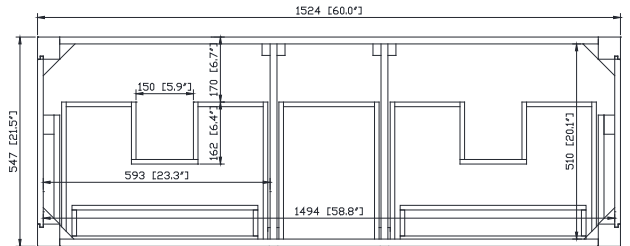

Colors / Finishes

- Chilled Gray
- White
- Navy Blue

Nominal Dimension

- 60W x 21.5D x 34H inches

Components

Mirror	14000-M24-CG	14000-MC24-CG	14000-MC24-NB
	14000-M24-WT	14000-MC24-WT	14000-M24-NB
Vanity Top	SUT61BK-R	SUT61GB-R	SUT61CW-R
	SUT61BK	SUT61GB	SUT61CW
Sink	CUM20WT-R	CUM18WT	CUM18LN

Product Diagrams

Front

Back

Side

Top