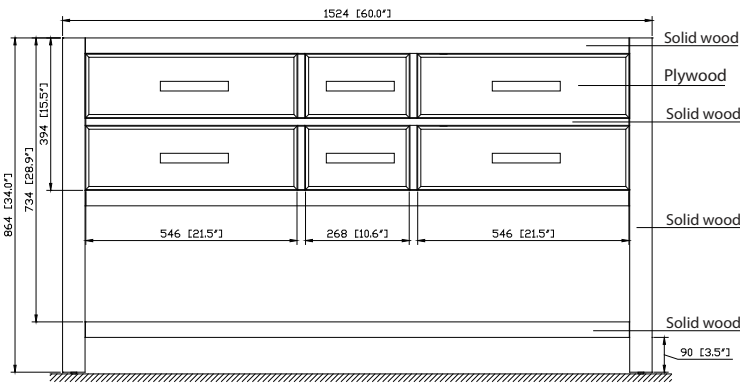

Colors / Finishes

- Chilled Gray
- White
- Navy Blue

Nominal Dimension

- 60W x 21.5D x 34H inches

Components

Mirror	14000-M24-CG	14000-MC24-CG	14000-MC24-NB
	14000-M24-WT	14000-MC24-WT	14000-M24-NB
Vanity Top	SUT61BK-R	SUT61GB-R	SUT61CW-R
	SUT61BK	SUT61GB	SUT61CW
Sink	CUM20WT-R	CUM18WT	CUM18LN

Product Diagrams

Front

Back

Side

Top