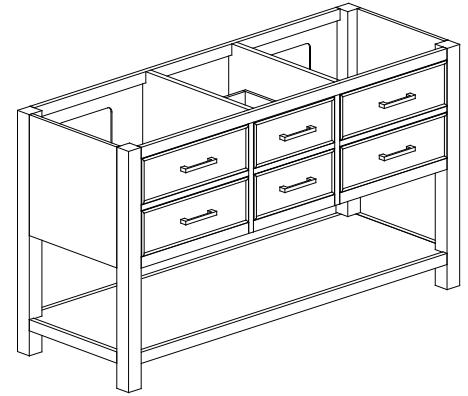

Avanity

BROOKS-V60-CG
 BROOKS-V60-WT
 BROOKS-V60-NB

Features

- Solid poplar wood frame, Birch veneer plywood
- 4 soft-close drawer, 1 open shelf
- Brushed nickel or matte gold finish hardware
- Adjustable height levelers

Colors / Finishes

- Chilled Gray
- White
- Navy Blue

Nominal Dimension

- 60W x 21.5D x 34H inches

Components

Mirror	14000-M24-CG	14000-MC24-CG	14000-MC24-NB
	14000-M24-WT	14000-MC24-WT	14000-M24-NB
Vanity Top	SUT61BK-R	SUT61GB-R	SUT61CW-R
	SUT61BK	SUT61GB	SUT61CW
Sink	CUM20WT-R	CUM18WT	CUM18LN

Product Diagrams

Front

Back

Side

Top