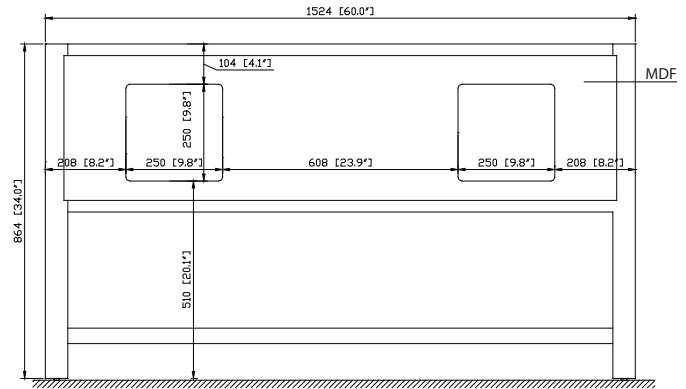

Colors / Finishes

- Chilled Gray
- White
- Navy Blue

Nominal Dimension

- 60W x 21.5D x 34H inches

Components

Mirror	14000-M24-CG	14000-MC24-CG	14000-MC24-NB
	14000-M24-WT	14000-MC24-WT	14000-M24-NB
Vanity Top	SUT61BK-R	SUT61GB-R	SUT61CW-R
	SUT61BK	SUT61GB	SUT61CW
Sink	CUM20WT-R	CUM18WT	CUM18LN

Product Diagrams

Front

Back

Side

Top