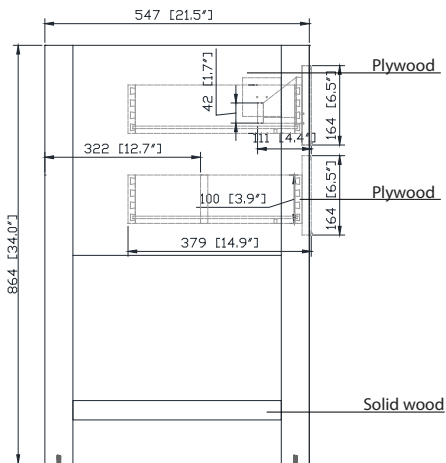

Colors / Finishes

- Chilled Gray
- White
- Navy Blue

Nominal Dimension

- 60W x 21.5D x 34H inches

Components

Mirror	14000-M24-CG	14000-MC24-CG	14000-MC24-NB
	14000-M24-WT	14000-MC24-WT	14000-M24-NB
Vanity Top	SUT61BK-R	SUT61GB-R	SUT61CW-R
	SUT61BK	SUT61GB	SUT61CW
Sink	CUM20WT-R	CUM18WT	CUM18LN

Product Diagrams

Front

Back

Side

Top