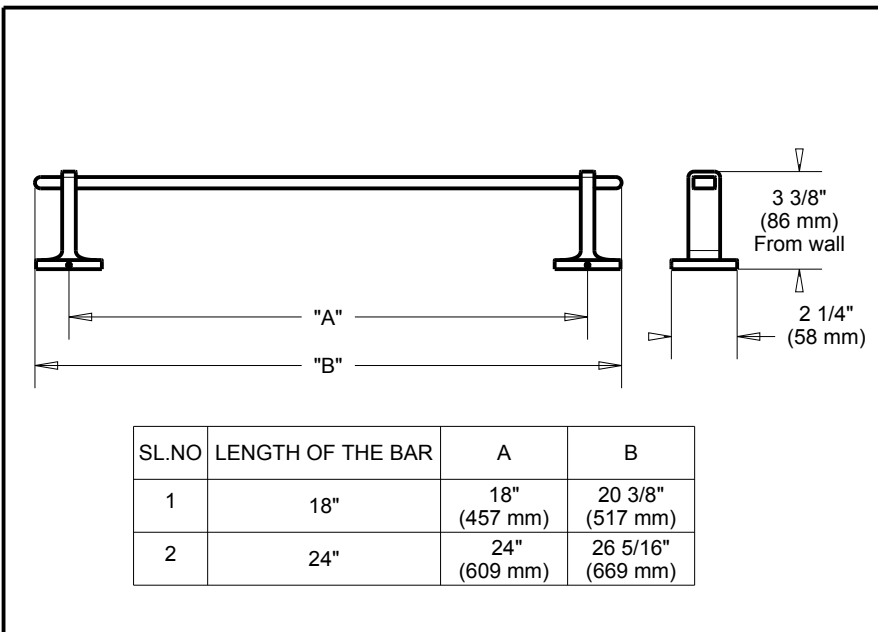

### STANDARD SPECIFICATIONS:

- Wood blocking is preferable behind all wall surfaces. If wood blocking is not available, the following fasteners are suggested: Tile/Masonry-Plastic or lead Anchors Plaster/drywall-Toggle bolts.
- Mounting hardware and mounting template included with product.