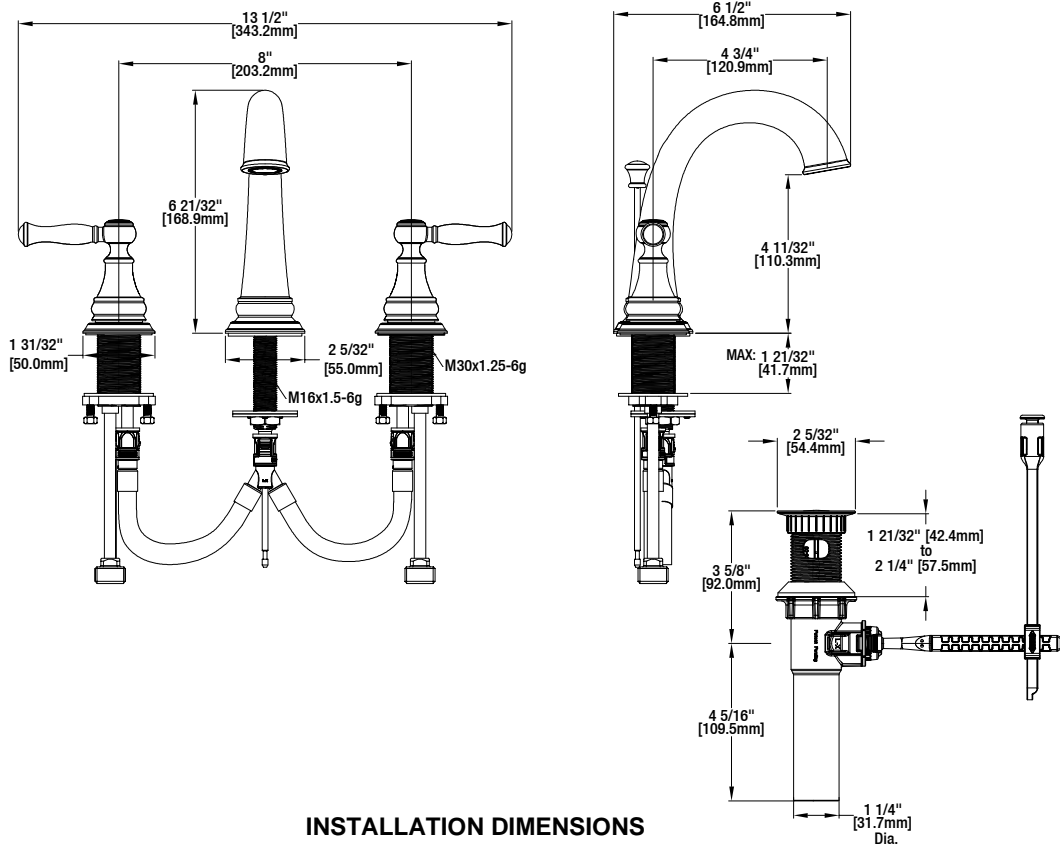

Fairway 8 in. Widespread 2-Handle High-Arc Bathroom Faucet

FEATURES

- Requires 3-Hole Sink with 8" On-Center
- 1/2" IPS Connections
- Max Flow Rate: 1.2 gpm (4.5 L/min) at 60 psi
- Max Countertop Thickness: 1 21/32"
- Spout Reach: 4 3/4"
- Spout Height: 6 21/32"
- 1/4 Turn ceramic for Lifetime Drip-free Operation
- With ClickInstall™ Drain Assembly
- With Zinc Lever Handle

MODEL	STORE SKU #	FINISH
67530W-6A27H2	1000001038	Bronze

WARRANTY

- Limited Lifetime Warranty

Glacier Bay reserves the right to make changes in specifications and materials and to change and discontinue models, both without notice or obligation. Dimensions are for reference only.