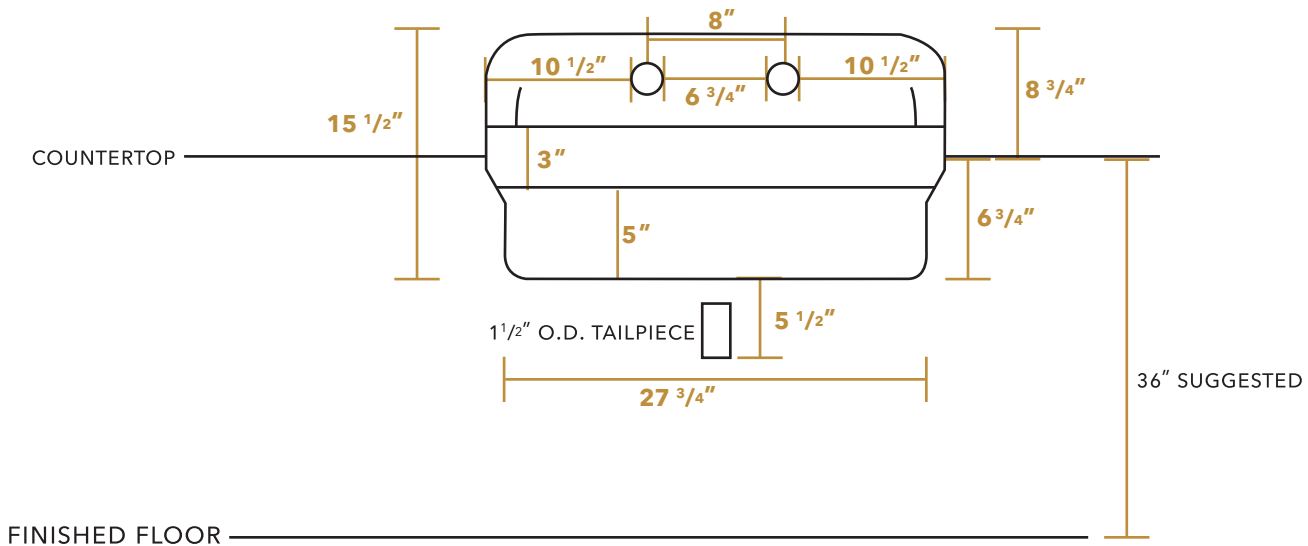

## WHCW3022-8

109 lbs.

TOP

FRONT

As Whitehaus Collection® Farmhaus Fireclay Sinks are individually handmade, sink sizes can vary and all dimensions are approximate. We strongly recommend that your sink be supplied to your cabinetmaker prior to the fabrication of your kitchen cabinets and countertops.

Cutouts are not to be made until they are checked against your sink. Whitehaus Collection® recommends the use of a protective grid in the bottom of the sink to avoid potential scuffing from heavy-duty cookware.