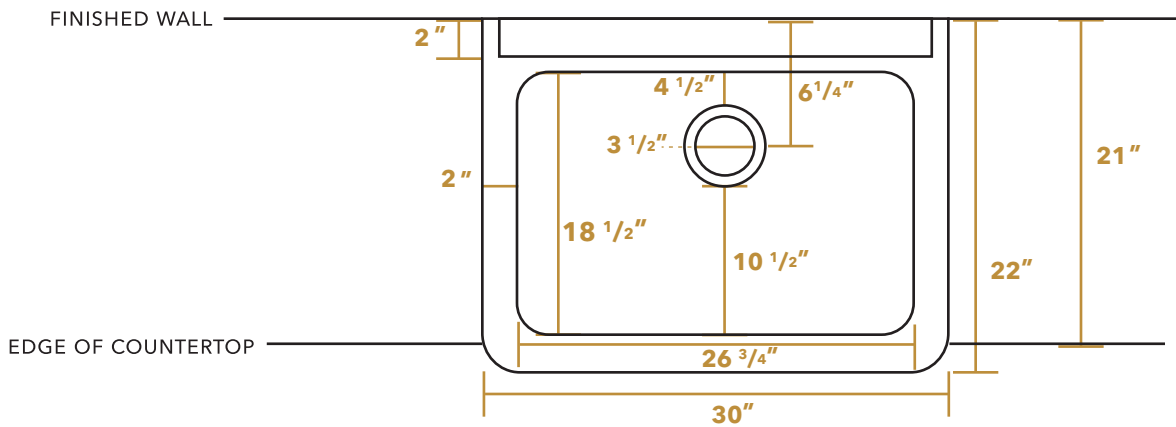

## WHCW3022-8

109 lbs.

TOP

FRONT

As Whitehaus Collection® Farmhaus Fireclay Sinks are individually handmade, sink sizes can vary and all dimensions are approximate. We strongly recommend that your sink be supplied to your cabinetmaker prior to the fabrication of your kitchen cabinets and countertops.

Cutouts are not to be made until they are checked against your sink. Whitehaus Collection® recommends the use of a protective grid in the bottom of the sink to avoid potential scuffing from heavy-duty cookware.