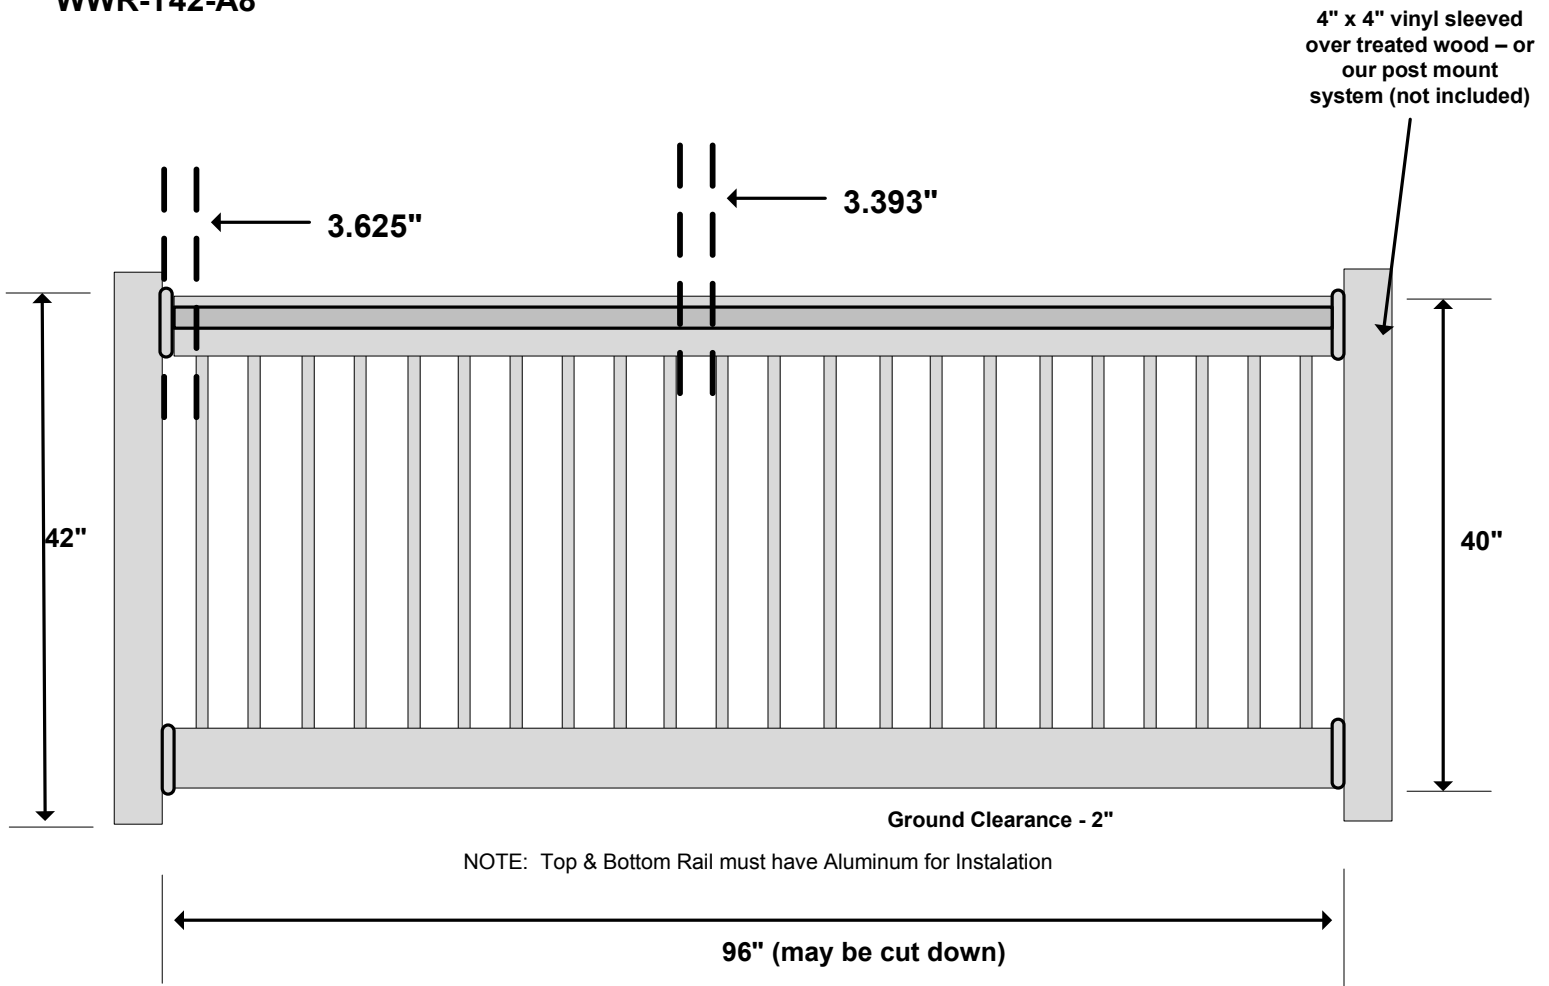

# T-Rail Top & 2" x 3.5" Bottom w/Square Aluminum Pickets

## Product Evaluation Report – PER-12049

8' Straight Railing Kit  
WWR-T42-A8

Material per 96" wide panel						
1	Number of Panels					
1	Top Rail - T-Rail	T-Rail Top - 96"*				
1	Bottom Rail	2" x 3.5" x 96"*				
2	Aluminum Channel	Fits into the top & bottom rail				
2	Straight Bkts (Pairs)	T-Rail & 2" x 3.5" Straight Set				
22	Pickets	Black - 3/4" x 38" Square Aluminum Pickets				
	*Actual Measurements may vary					