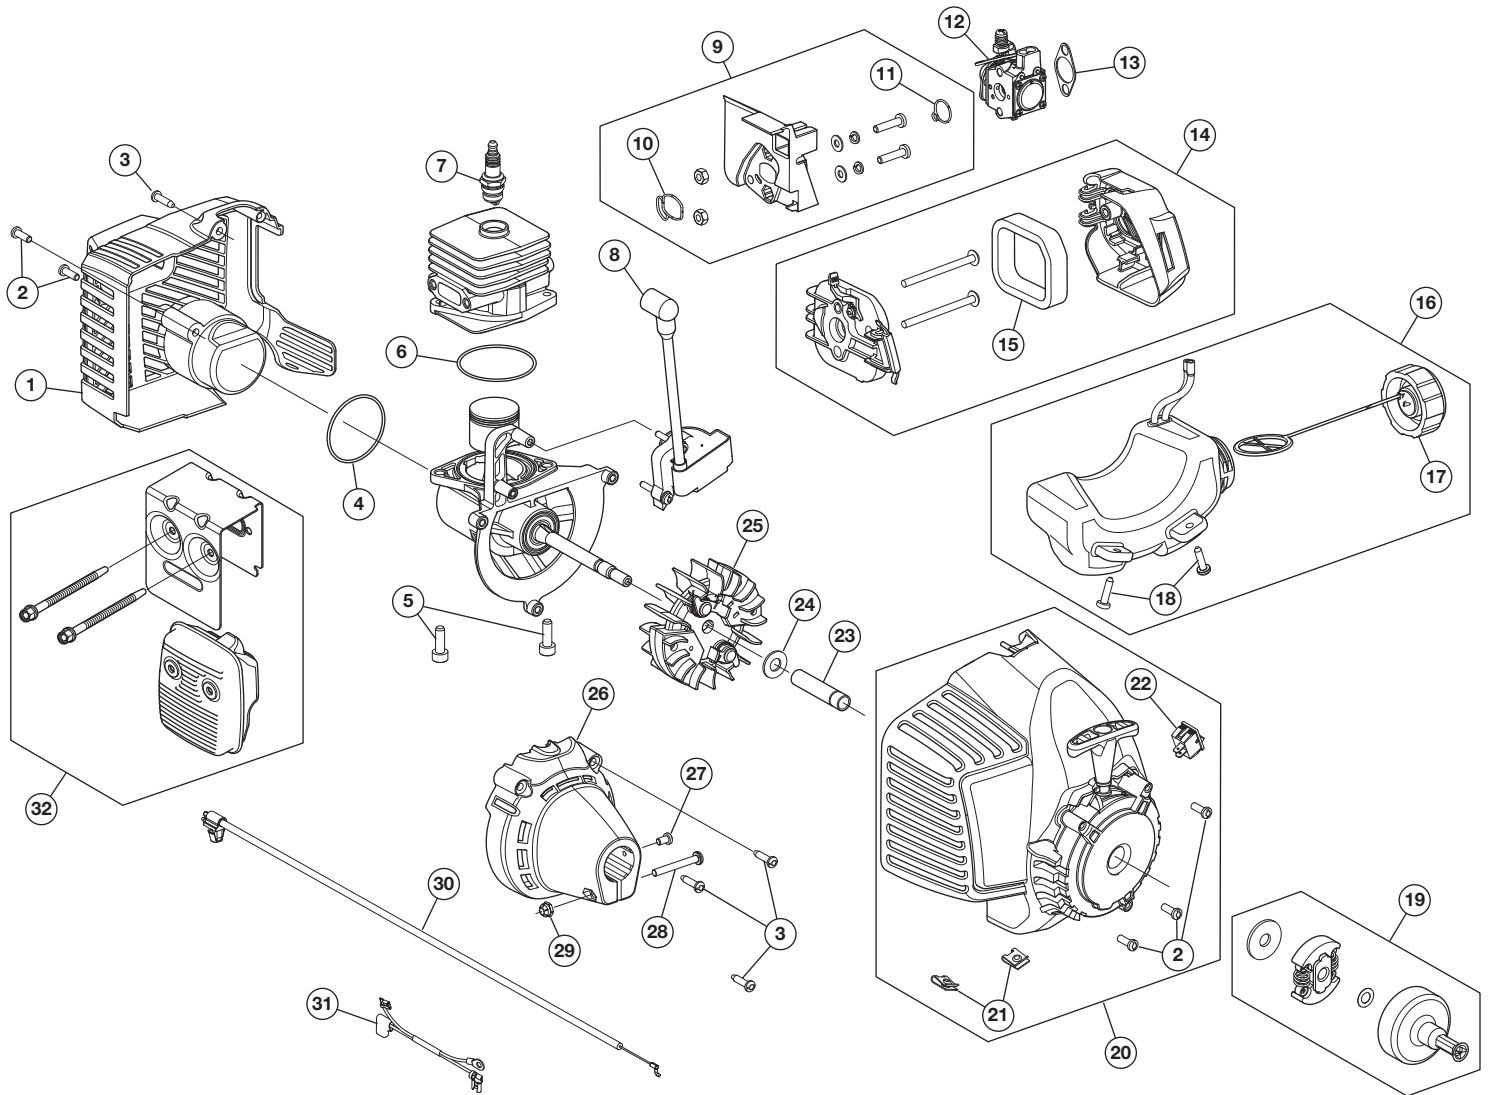

# REPLACEMENT PARTS - MODEL RM2560

## 2-CYCLE TRIMMER

PPN 41DD160G983

Item	Part No.	Description
1	753-06919	Rear Cover Assembly (includes 2 & 3)
2	791-181862	Housing Screw
3	791-181345	Cover Screw
4	753-06174	O-Ring
5	791-182723	Crankcase Bolt
6	753-06275	Crankcase O-Ring
7	753-06847	Spark Plug
8	753-06443	Module Assembly
9	753-06189	Insulator Assembly (includes 10 & 11)
10	753-06184	Insulator O-Ring
11	753-06185	Carburetor O-Ring
12	753-06423	Carburetor
13	753-06253	Air Cleaner Gasket
14	753-06415	Air Cleaner Cover Assembly (includes 15)
15	753-06417	Air Cleaner Filter
16	753-06921	Fuel Tank Assembly (includes 17 & 18)
17	791-182612	Fuel Tank Cap
18	9206A	Fuel Tank Screw

Item	Part No.	Description
19	753-05860	Starter Clutch Assembly
20	753-08547	Starter Housing (includes 2, 21 & 22)
21	791-182366	U-shaped Nut
22	791-182405	Switch Assembly
23	753-06218	Spacer
24	753-06247	Washer
25	753-06175	Flywheel Assembly
26	753-06181	Clutch Cover (includes 3)
27	791-182519	Anti-rotation Screw
28	9689A	Clamp Screw
29	712-0161	Clamp Nut
30	746-05231	Throttle Cable
31	794-00127A	Lead Wires
32	753-06418	Muffler Assembly

## 2-CYCLE TRIMMER

PPN 41DD160G983

Item	Part No.	Description
1	753-08543	Throttle Housing Assembly (includes 2 & 3)
2	791-182690	Throttle Trigger Spring
3	753-06791	Throttle Trigger
4	753-08685	Upper Shaft Housing Assembly (includes 5)
5	753-06216	Upper Flexible Drive Shaft
6	710-06562	Screw
7	753-08042	D-Handle (includes 8)
8	753-06040	D-Handle Bolt
9	753-08686	Lower Shaft Housing Assembly
10	753-08360	Shield Assembly (includes 11 & 12)
11	753-04282	Shield Mounting Hardware
12	753-08355	Blade Assembly
13	753-06165	Gearbox Assembly (includes 14 - 19)
14	753-05698	Anti-Rotation Screw
15	753-04284	Outer Spool Assembly (includes 16)
16	791-610660	Retainer
17	791-610317B	Spring
18	753-1155	Inner Reel
19	791-153066B	Bump Head Knob Assembly