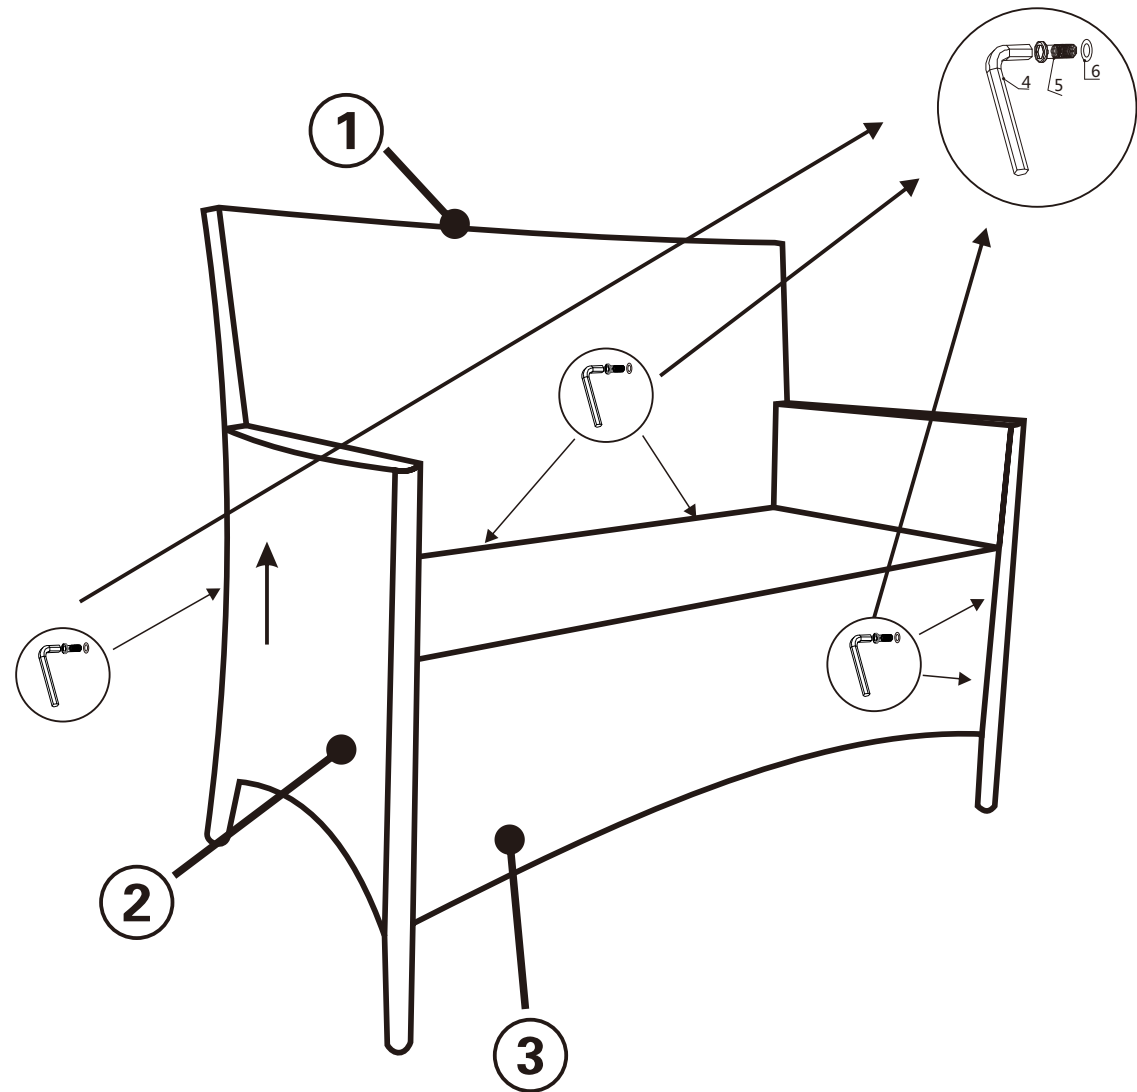

EEI-2212

SINGLE CHAIR

NO.	PARTLIST	DESCRIPTION	Q/TY PCS
1		BACKERST	1pc
2		ARMREST	2pcs
3		SEAT PART	1pc
4		WRENCH	1pc
5		SCREW	8pcs M6*4cm
6		WASHER	8pcs

ASSEMBLY INSTRUCTION

EEI-2212

2-SEAT CHAIR

NO.	PARTLIST	DESCRIPTION	Q/TY PCS
1		BACKERST	1pc
2		ARMREST	2pcs
3		SEAT PART	1pc
4		WRENCH	1pc
5		SCREW	8pcs M6*4CM
6		WASHER	8pcs

EEI-2212

TEA TABLE

NO.	PARTLIST	DESCRIPTION	Q/TY PCS
1		TABLE TOP FRAME	1pc
2		LONG LEG SIDE PART	2pcs
3		SHORT LEG SIDE PART	2pcs
4		WRENCH	1pc
5		SCREW	12pcs M6*4CM
6		WASHER	12pcs