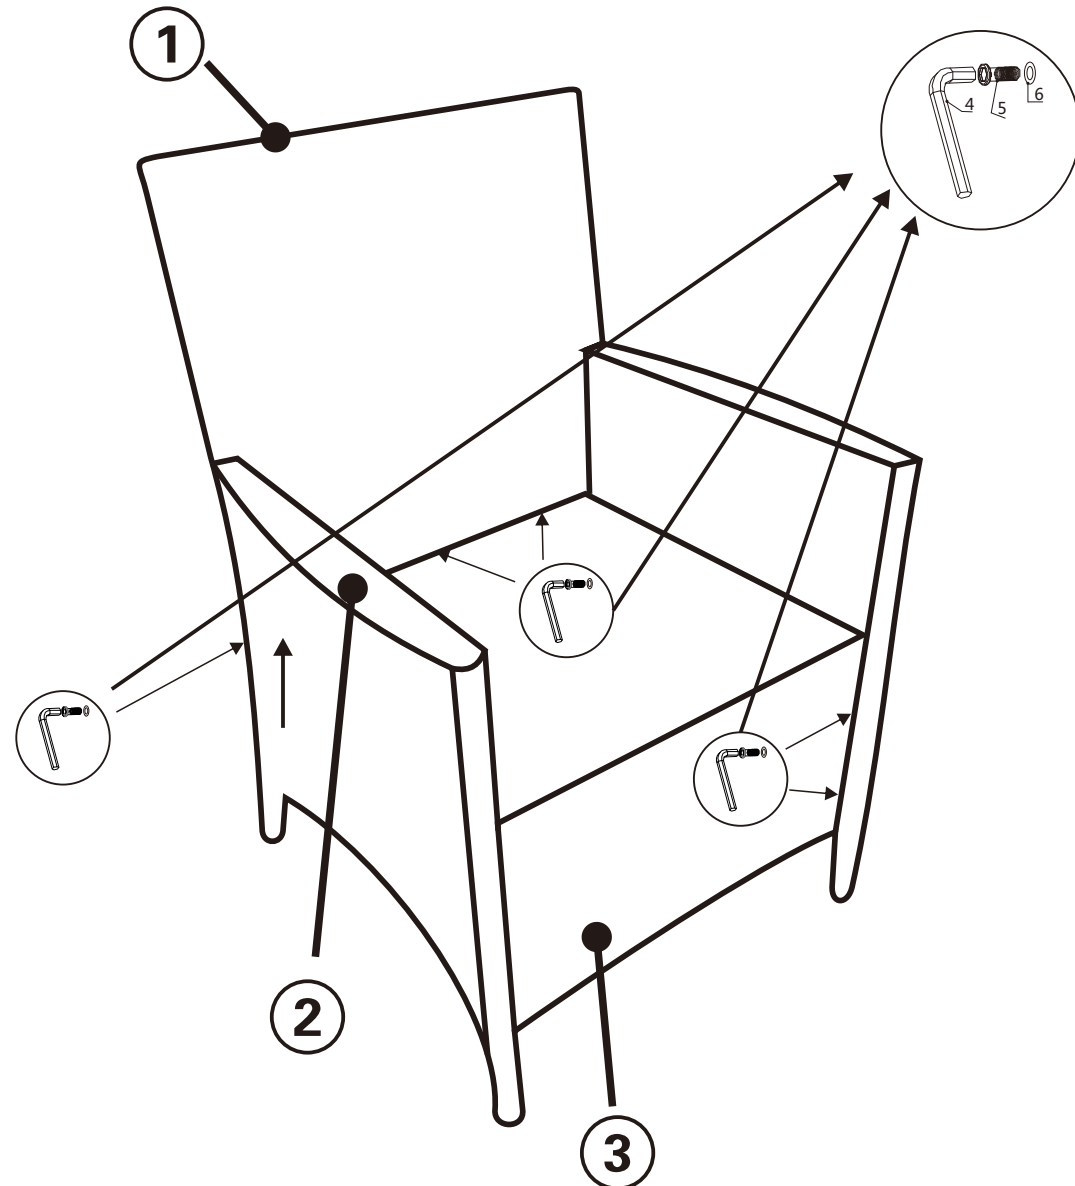

EEI-2212

SINGLE CHAIR

NO.	PARTLIST	DESCRIPTION	Q/TY PCS
1		BACKERST	1pc
2		ARMREST	2pcs
3		SEAT PART	1pc
4		WRENCH	1pc
5		SCREW	8pcs M6*4cm
6		WASHER	8pcs

ASSEMBLY INSTRUCTION

EEI-2212

2-SEAT CHAIR

NO.	PARTLIST	DESCRIPTION	Q/TY PCS
1		BACKERST	1pc
2		ARMREST	2pcs
3		SEAT PART	1pc
4		WRENCH	1pc
5		SCREW	8pcs M6*4CM
6		WASHER	8pcs

EEI-2212

TEA TABLE

NO.	PARTLIST	DESCRIPTION	Q/TY PCS
1		TABLE TOP FRAME	1pc
2		LONG LEG SIDE PART	2pcs
3		SHORT LEG SIDE PART	2pcs
4		WRENCH	1pc
5		SCREW	12pcs M6*4CM
6		WASHER	12pcs