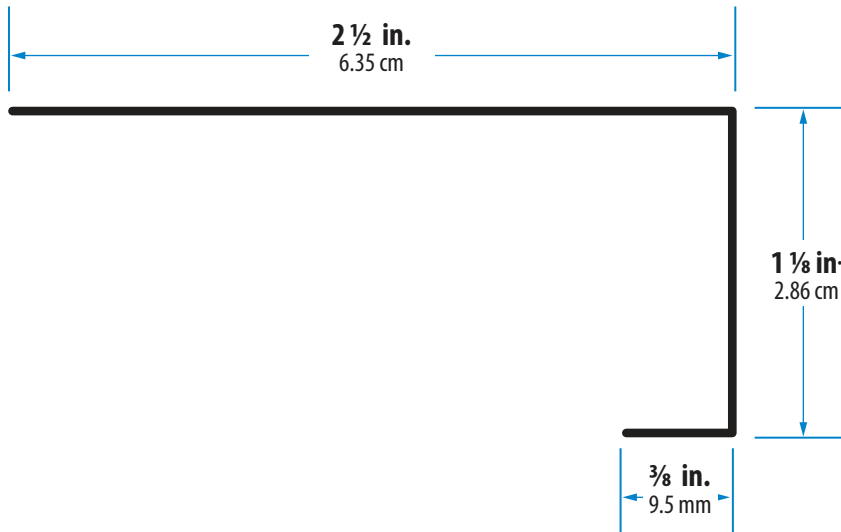

# 3-WAY ROOF EDGE

28 Gauge Galvanized Steel · 10 ft. Lengths

Bonderized 3W4B

Brown 3W4BR

White 3W4WH