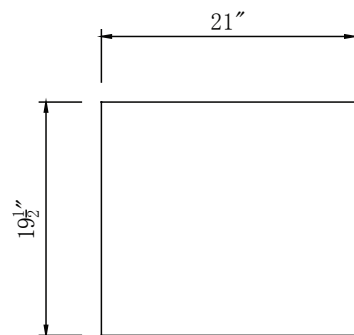

Single Sink Vanity

Model: HYP-0902-T-UIC-38R

Model: HYP-0902-WM-UWC-38R

Overall Dimensions

38" x 22" x 36"

FRONT VIEW

SIDE VIEW

TOP VIEW

BACK VIEW

Model: HYP-0902-T-UIC-M

Model: HYP-0902-WM-UWC-M

Overall Dimensions

21" x 19.5" x 34"

FRONT VIEW

SIDE VIEW

TOP VIEW

BACK VIEW