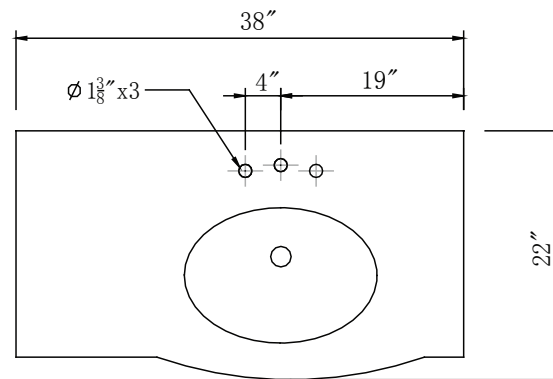

Single Sink Vanity

Model: HYP-0902-T-UIC-38R

Model: HYP-0902-WM-UWC-38R

Overall Dimensions

38" x 22" x 36"

FRONT VIEW

SIDE VIEW

TOP VIEW

BACK VIEW

Model: HYP-0902-T-UIC-M

Model: HYP-0902-WM-UWC-M

Overall Dimensions

21" x 19.5" x 34"

FRONT VIEW

SIDE VIEW

TOP VIEW