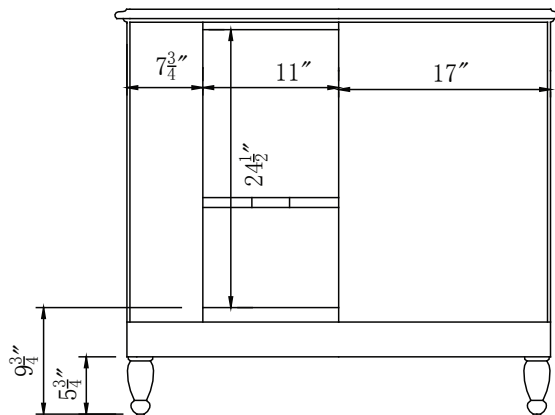

Single Sink Vanity

Model: HYP-0902-T-UIC-38R

Model: HYP-0902-WM-UWC-38R

Overall Dimensions

38" x 22" x 36"

FRONT VIEW

SIDE VIEW

TOP VIEW

BACK VIEW

Model: HYP-0902-T-UIC-M

Model: HYP-0902-WM-UWC-M

Overall Dimensions

21" x 19.5" x 34"

FRONT VIEW

SIDE VIEW

TOP VIEW