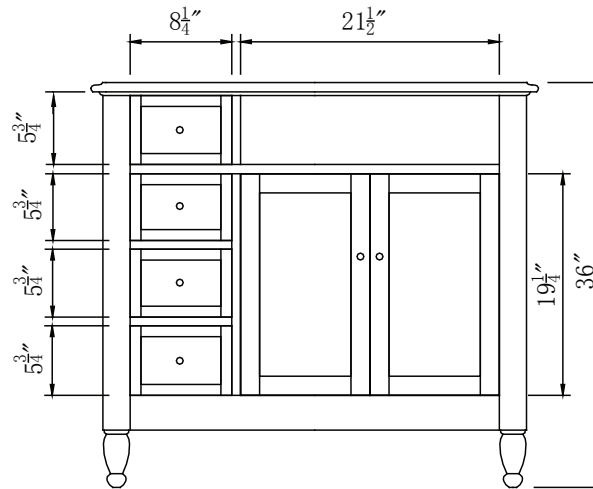

Single Sink Vanity

Model: HYP-0902-T-UIC-38R

Model: HYP-0902-WM-UWC-38R

Overall Dimensions

38" x 22" x 36"

FRONT VIEW

SIDE VIEW

TOP VIEW

BACK VIEW

Model: HYP-0902-T-UIC-M

Model: HYP-0902-WM-UWC-M

Overall Dimensions

21" x 19.5" x 34"

FRONT VIEW

SIDE VIEW

TOP VIEW