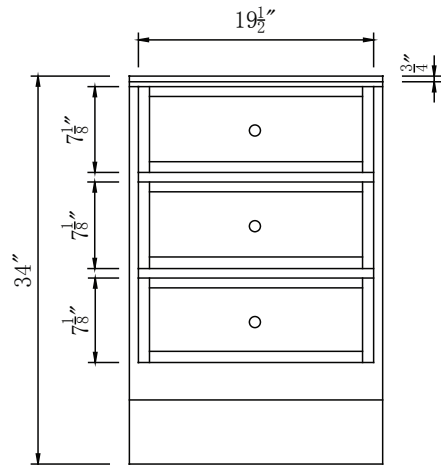

Single Sink Vanity

Model: HYP-0902-T-UIC-38R

Model: HYP-0902-WM-UWC-38R

Overall Dimensions

38" x 22" x 36"

FRONT VIEW

SIDE VIEW

TOP VIEW

BACK VIEW

Model: HYP-0902-T-UIC-M

Model: HYP-0902-WM-UWC-M

Overall Dimensions

21" x 19.5" x 34"

FRONT VIEW

SIDE VIEW

TOP VIEW