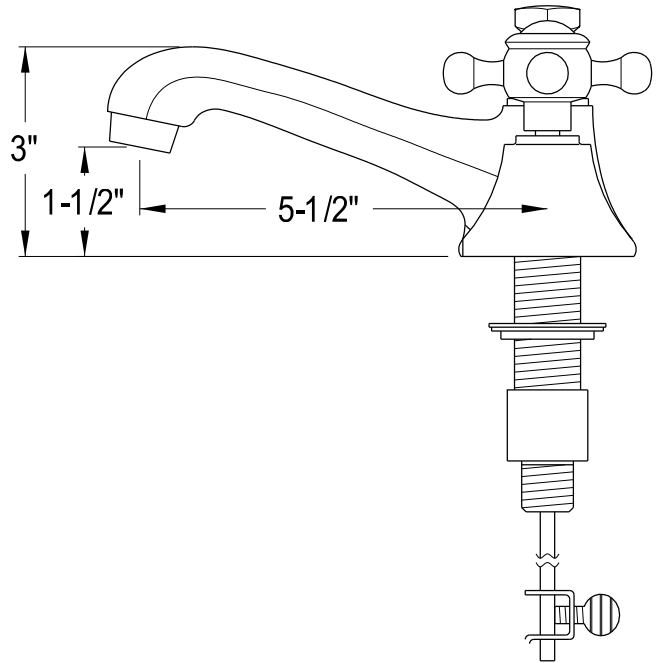

MODEL: DERBY 48GF

WATER
CREATION

TECHNICAL DATASHEET

Water Creation London Classic
Wide Spread Lavatory Faucet
F2-0009-01-BX

PRODUCT SPECIFICATION

Construction: 100% Solid Brass
Connection: 1/2" IPS

Finish: Chrome
Handle Style: British Cross
Sink Hole Required: 3
Spout Height: 1-1/2" Aerator, 3" Overall
Spout Reach: 5-1/2"
Flow Rate: 2.0 GPM @ 60 PSI