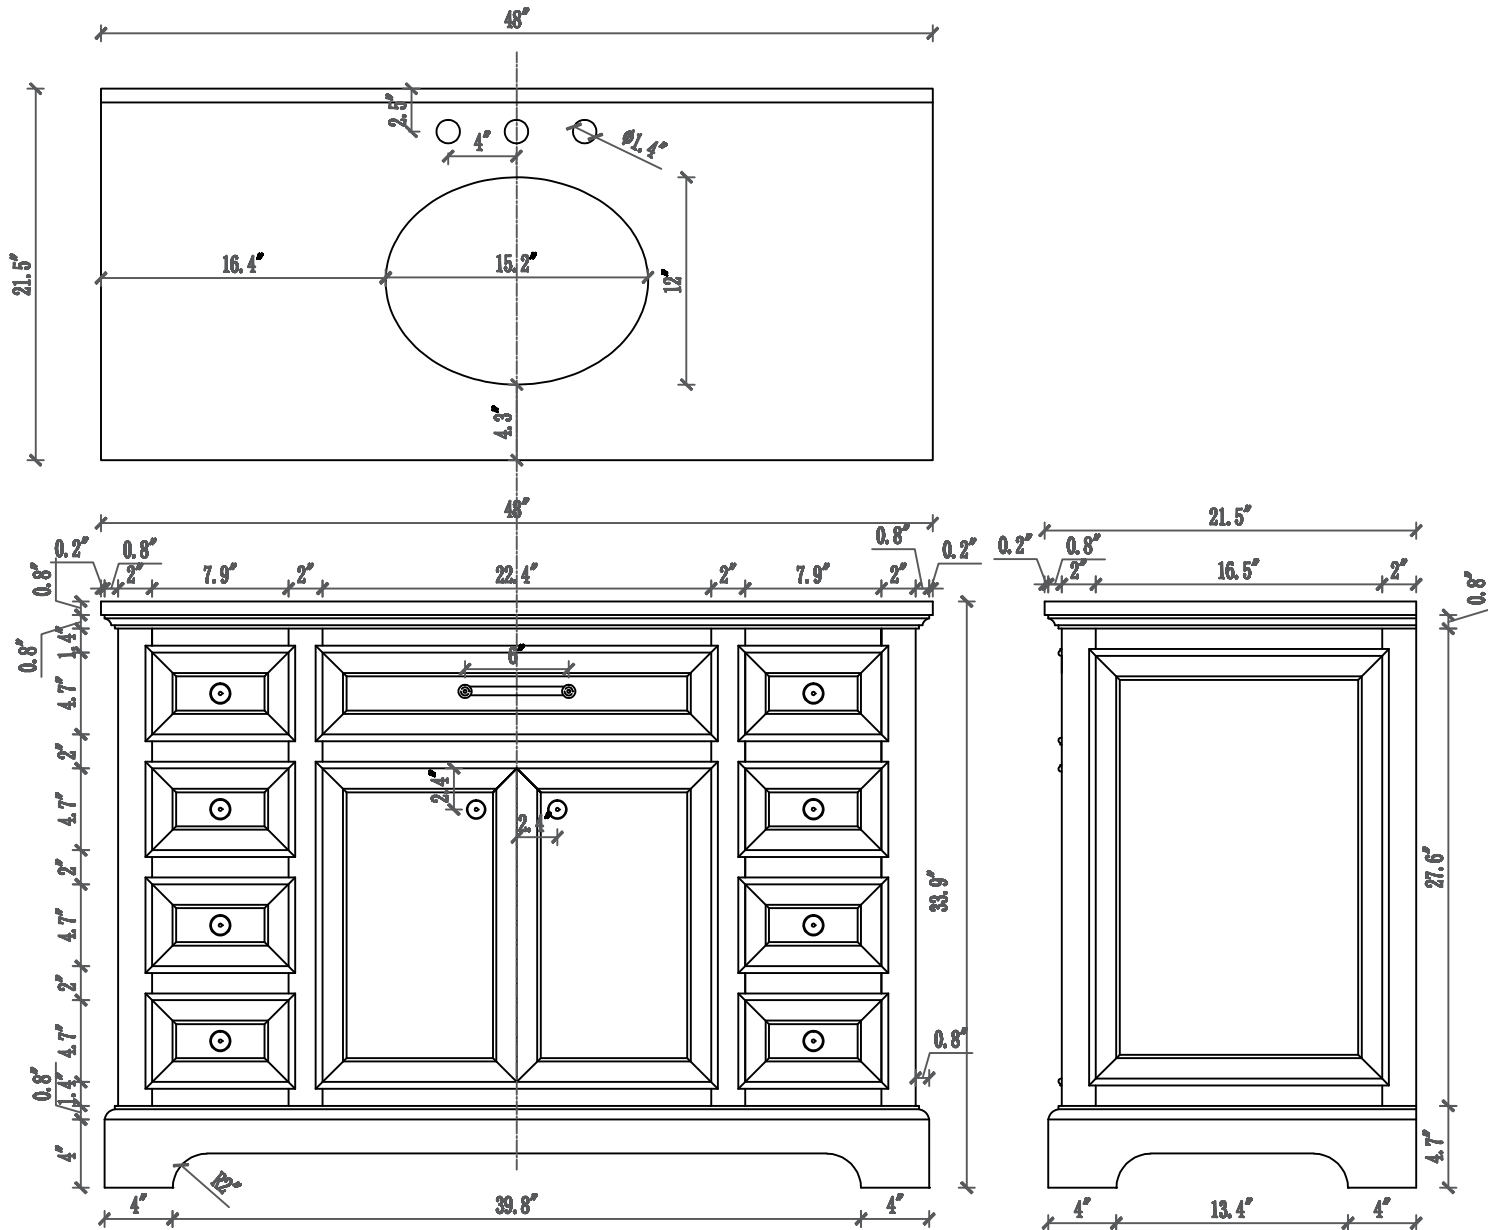

MODEL: DERBY 48GF

WATER
CREATION

TECHNICAL DATASHEET

Water Creation London Classic
Wide Spread Lavatory Faucet
F2-0009-01-BX

PRODUCT SPECIFICATION

Construction: 100% Solid Brass
Connection: 1/2" IPS

Finish: Chrome
Handle Style: British Cross
Sink Hole Required: 3
Spout Height: 1-1/2" Aerator, 3" Overall
Spout Reach: 5-1/2"
Flow Rate: 2.0 GPM @ 60 PSI