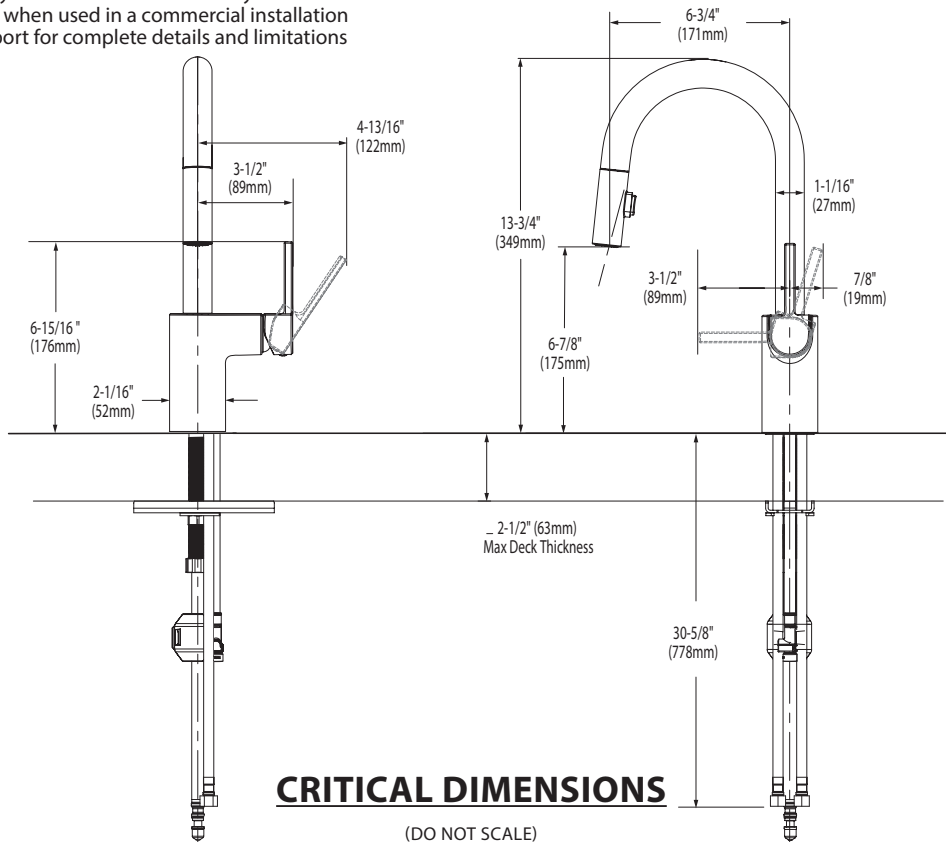

- Flow is limited to 1.5 gpm (5.7 L/min) max at 60 psi

CARTRIDGE

- 1255™ Duralast™ cartridge for Single-Handle Faucets

STANDARDS

- Third party certified to IAPMO Green, ASME A112.18.1/CSA B125.1 and all applicable requirements referenced therein including NSF 61/9G & 372
- Meets CalGreen and Georgia SB370 requirements
- Complies with California Proposition 65 and with the Federal Safe Drinking Water Act
- The backflow protection system in the device consists of two independently operating check valves, a primary and a secondary which prevent backflow

Specifications

ALIGN™
**Single Handle High Arc
Pulldown Prep/Bar Faucet**

Models: 5965 series

NOTE: THIS FAUCET IS DESIGNED TO BE INSTALLED THROUGH 1 HOLE, 1-1/2" (38mm) MIN. DIA. (OPTIONAL 3-HOLE ESCUTCHEON 141002 AVAILABLE)

Buy it for looks. Buy it for life.®

Specifications

FAUCET DESCRIPTION

- Reflex™ pulldown system offers smooth operation, easy movement and secure docking
- Power Clean™ spray technology
- Metal construction with various finishes identified by suffix
- Quick connect installation
- Pulldown spray with 68" braided hose
- Flexible supply lines with 3/8" compression fittings
- High arc spout provides the perfect height and reach for prep sinks while the pulldown feature provides maneuverability for food preparation tasks
- 360° rotating spout provides ability to install handle on either side
- Faucet designed for handle to be mounted on right side

OPERATION

- Lever style handle
- Temperature controlled by 100° arc of handle travel
- Operates with less than 5 lbs. of force
- Operates in stream or spray mode in the pullout or retracted position

FLOW