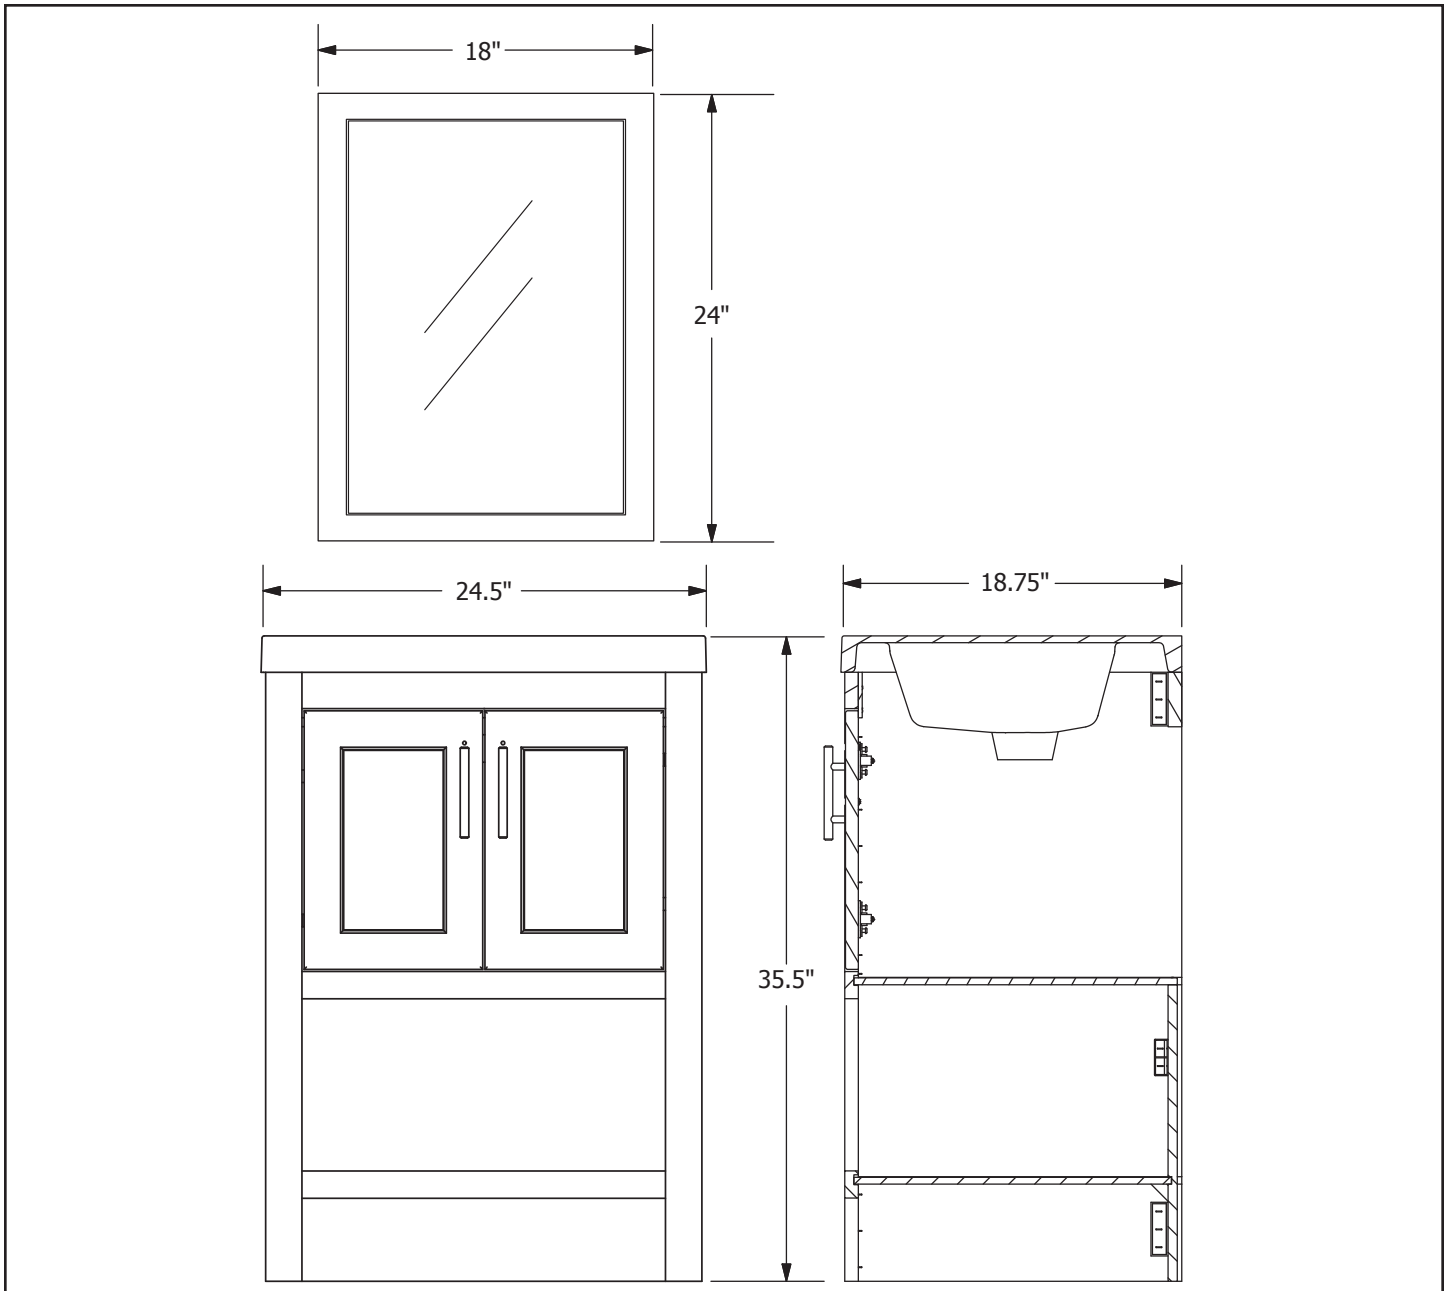

GLACIER BAY®

SPA SERIES - DOVE GRAY

24.5" Vanity Cabinet with Top and Mirror PPSPADV24M

The information contained in this drawing is the sole property of RSI Home Products.
Any reproduction in part or as a whole without the written permission of RSI Home Products is prohibited.