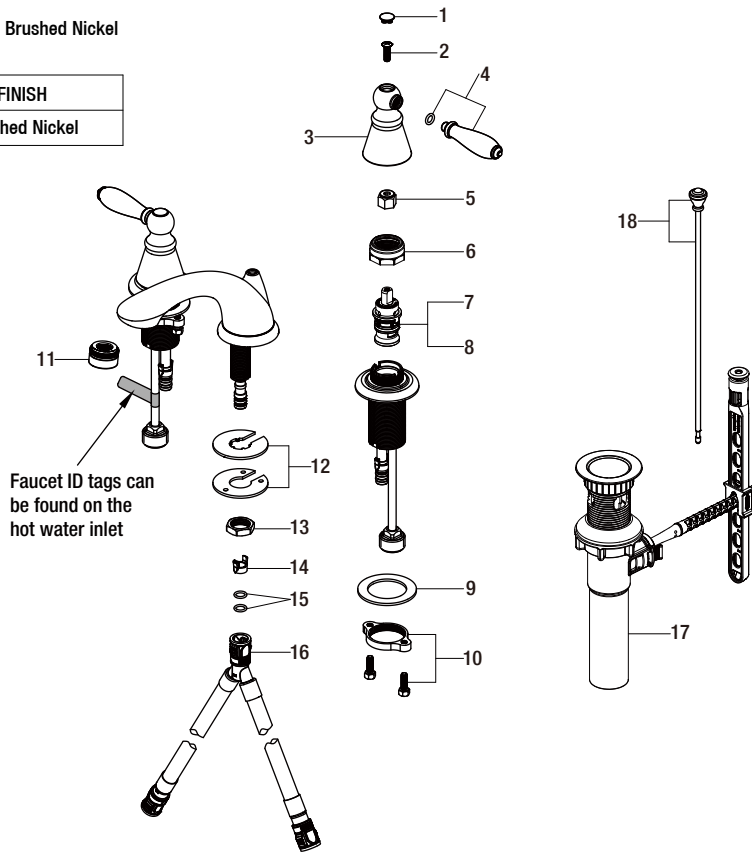

Replacement Parts List

Adley 8 in. Widespread 2-Handle Bathroom Faucet in Brushed Nickel

MODEL	SKU #	FINISH
HD67575W-6004	304367443	Brushed Nickel

Many replacement parts can be purchased online or at your local store. Please use the table below to identify the part SKU number needed, go to HOMEDEPOT.COM, and check for online and store availability. If you can't find the part you are looking for, please call 1-855-HD-GLACIER.

Part	Description	Part #	Internet SKU #	Store SKU #
1	Index	RP1005704		
2	Screw	RP50005		
3	Handle seat	RP1710604		
4	Handle	RP1317104		
5	Inverter	RP64044	206671349	
6	Bonnet	RP70435	206864739	
7	Cartridge H	RP20067	301158139	
8	Cartridge C	RP20068	301158129	
9	Washer	RP64147		
10	Nut & Screw	RP56114		

Part	Description	Part #	Internet SKU #	Store SKU #
11	Aerator	RP3019604		
12	Washer	RP64193		
13	Nut	RP56094		
14	Block	RP70421		
15	O-ring	RP60002		
16	Quick connect hose	RP70430		
17	ClickInstall™ drain assembly	RP4022804		
18	Lift rod	RP4028704		