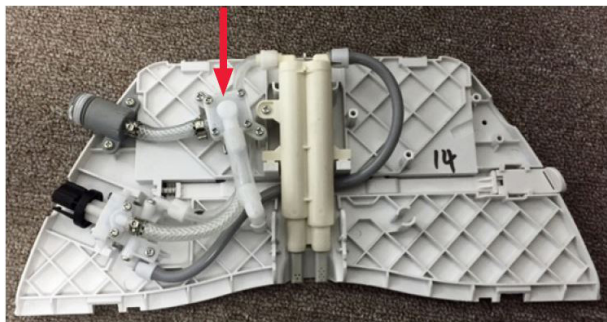

**AquaWash® Manual SpaLet™
Bidet Seat with Telescoping Lid**

5900A.05G Elongated Manual SpaLet™ Bidet Seat

AquaWash SpaLet seat features a modern design with a slim 2-3/8" (60mm) telescoping seat that accompanies any décor. This seat features a water pressured bidet seat with adjustable spray patterns and detachable nozzles; no electrical power required. This seat also features a one button push lift-off for easier cleaning; slow close hinges to prevent slamming of the seat and top mount installation for easier install. Fits most conventional toilets.

- Non-electric bidet feature with adjustable spray volume.
- Dual, self cleansing nozzles for independent front and back cleansing.
- Includes EverClean® surface which inhibits the growth of stain and odor causing bacteria, mold, and mildew on the surface
- Removable nozzle tips for additional cleaning.
- Slow-close seat and lid for users convenience.
- One-push Removable Seat for easier cleaning of the seat and bowl.
- Seamless telescoping lid design to conceal the seat ring.
- Includes mounting hardware and seat water supply.
- Internal Vacuum Breaker

AVAILABLE SPARE PARTS

- **760241-200.0070A** Mounting Kit
- **760240-200.0070A** Bidet Shield

To Be Specified
 Color: White

SHOWN: CONVENIENT SLOW-CLOSE FEATURE

SEE REVERSE FOR ROUGHING-IN DIMENSIONS AND PRODUCT SPECIFICATIONS