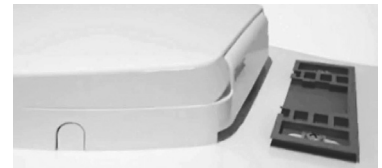

**AquaWash® Manual SpaLet™
Bidet Seat with Telescoping Lid**

5900A.05G Elongated Manual SpaLet™ Bidet Seat

AquaWash SpaLet seat features a modern design with a slim 2-3/8" (60mm) telescoping seat that accompanies any décor. This seat features a water pressured bidet seat with adjustable spray patterns and detachable nozzles; no electrical power required. This seat also features a one button push lift-off for easier cleaning; slow close hinges to prevent slamming of the seat and top mount installation for easier install. Fits most conventional toilets.

- Non-electric bidet feature with adjustable spray volume.
- Dual, self cleansing nozzles for independent front and back cleansing.
- Includes EverClean® surface which inhibits the growth of stain and odor causing bacteria, mold, and mildew on the surface
- Removable nozzle tips for additional cleaning.
- Slow-close seat and lid for users convenience.
- One-push Removable Seat for easier cleaning of the seat and bowl.
- Seamless telescoping lid design to conceal the seat ring.
- Includes mounting hardware and seat water supply.
- Internal Vacuum Breaker

AVAILABLE SPARE PARTS

- **760241-200.0070A** Mounting Kit
- **760240-200.0070A** Bidet Shield

To Be Specified
 Color: White

SHOWN: CONVENIENT SLOW-CLOSE FEATURE

SEE REVERSE FOR ROUGHING-IN DIMENSIONS AND PRODUCT SPECIFICATIONS