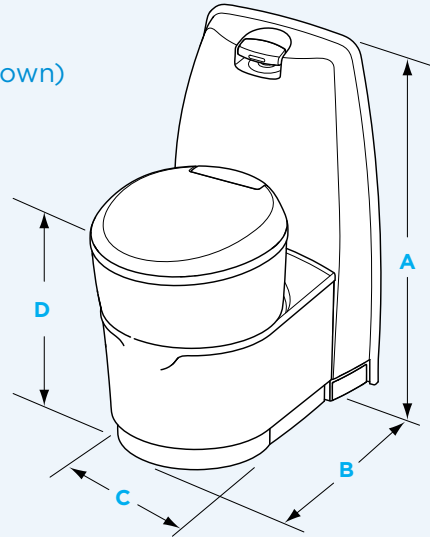

Aqua-Magic® Bravura

DIMENSIONS	
High Profile	Low Profile
A 11" : 27.9 cm	11" : 27.9 cm
B 16-9/16" : 42.2 cm	16-9/16" : 42.2 cm
C 20-3/16" : 51.3 cm	20-3/16" : 51.3 cm
D 12-1/2" : 31.8 cm	12-1/2" : 31.8 cm
E 16-1/4" : 41.3 cm	13-1/8" : 33.3 cm
F 17-7/8" : 45.4 cm	14" : 35.6 cm
G 34-3/8" : 87.3 cm	30-1/2" : 77.5 cm

Aqua-Magic® V (Hand and Foot Flush)

DIMENSIONS		
	High Profile	Low Profile
A	7-5/8" : 19.3 cm	7-5/8" : 19.3 cm
B	15-1/8" : 38.4 cm	15-1/8" : 38.4 cm
C	17-13/16" : 45.2 cm	17-13/16" : 45.2 cm
D	12-5/8" : 32 cm	12-5/8" : 32 cm
E	17-1/2" : 44.5 cm	12-15/16" : 32.8 cm
F	18-1/2" : 47 cm	14" : 35.6 cm
G	32-1/2" : 82.6 cm	28" : 71.1 cm

Cassette® C223-S / C223-CS / C224-CW (shown)

DIMENSIONS	
C223-S	
A	28-1/2" : 72.7 cm
B	22-3/4" : 58 cm
C	15-1/2" : 39.4 cm
D	19-1/4" : 49.2 cm

Cassette® 402C and 403L Models

DIMENSIONS	
High Profile	
A	15-3/4" : 40 cm
B	10-3/16" : 25.8 cm
C	26-3/8" : 67 cm
D	18" : 45.8 cm
E	14-1/8" : 35.8 cm