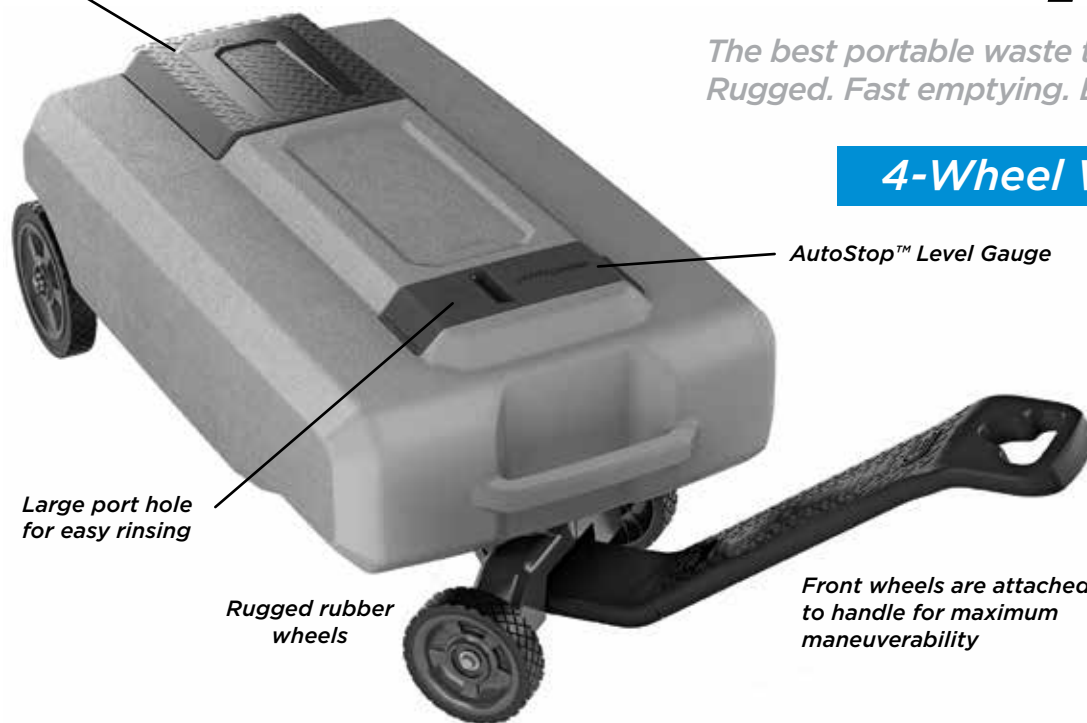

*12 gallon design has not changed

Specifications subject to change

SMARTTOTE²

The best portable waste tank is even better!
Rugged. Fast emptying. Easy to Rinse.

4-Wheel Waste Tank

PermaStore™ storage compartment holds heavy-duty hose, 90° elbow nozzle and cap

AutoStop™ Level Gauge

No heavy lifting — handle hooks onto trailer hitch

Large port hole for easy rinsing

Rugged rubber wheels

Front wheels are attached to handle for maximum maneuverability

- Completely assembled - ready to use right out of the box!
- 90° sewer elbow included - nothing else to buy
- New compartment protects Hose & stores sewer fittings
- Improved maneuverability
- Improved venting and faster emptying
- Easier to rinse
- Rugged design