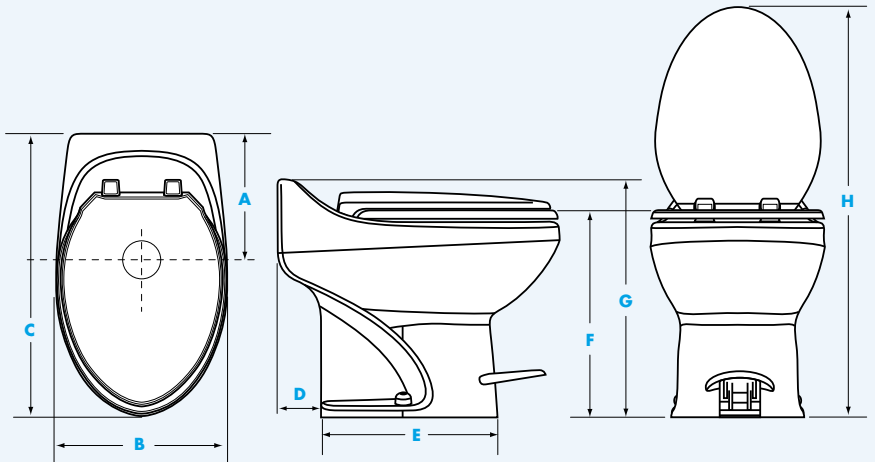

Aria® Classic

DIMENSIONS	
High Profile	Low Profile
A 11" : 27.9 cm	11" : 27.9 cm
B 14-3/4" : 37.5 cm	14-3/4" : 37.5 cm
C 24-7/16" : 62.1 cm	24-7/16" : 62.1 cm
D 3" : 7.6 cm	3-1/2" : 9 cm
E 15" : 38.1 cm	15" : 38.1 cm
F 17-1/2" : 44.5 cm	13-9/16" : 34.4 cm
G 20-9/16" : 52.2 cm	16-3/4" : 42.5 cm
H 36" : 91.4 cm	30-1/8" : 76.5 cm