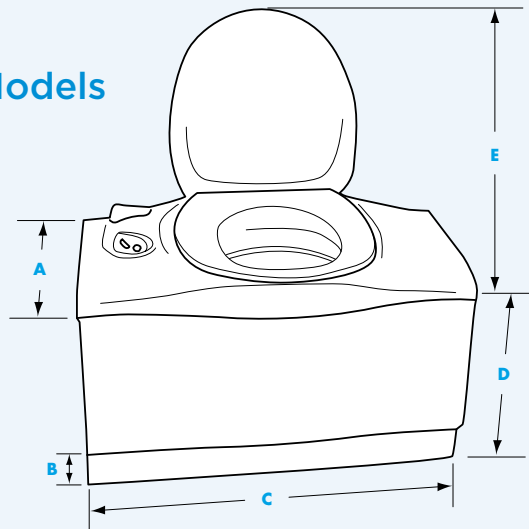

Cassette® 402C and 403L Models

DIMENSIONS	
High Profile	
A	15-3/4" : 40 cm
B	10-3/16" : 25.8 cm
C	26-3/8" : 67 cm
D	18" : 45.8 cm
E	14-1/8" : 35.8 cm