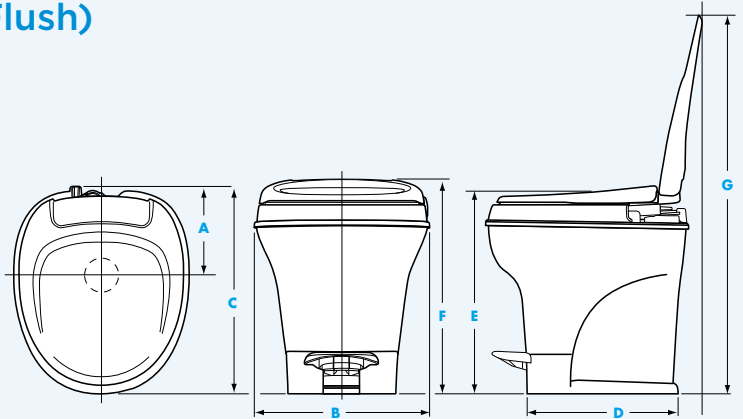

TOILET DIMENSIONS

Aqua-Magic® Style II

DIMENSIONS	
High Profile	Low Profile
A 9-1/2" : 24.1 cm	9-1/2" : 24.1 cm
B 15" : 38.1 cm	15" : 38.1 cm
C 20" : 50.8 cm	20" : 50.8 cm
D 10-1/8" : 25.7 cm	10-1/8" : 25.7 cm
E 17-7/8" : 45.4 cm	12-1/8" : 30.8 cm
F 19-1/2" : 49.5 cm	14" : 35.6 cm
G 33-15/16" : 86.1 cm	28-7/16" : 72.2 cm

Aqua-Magic® Residence

DIMENSIONS	
High Profile	Low Profile
A 9-1/2" : 24.1 cm	9-1/2" : 24.1 cm
B 15-1/4" : 38.6 cm	15-1/4" : 38.6 cm
C 19-3/4" : 50.4 cm	19-3/4" : 50.4 cm
D 10-1/8" : 25.7 cm	10-1/8" : 25.7 cm
E 18" : 45.7 cm	12-1/2" : 31.7 cm
F 19-1/2" : 49.1 cm	13-3/4" : 35.1 cm
G 34-1/4" : 87.1 cm	28-3/4" : 73.1 cm

Aqua-Magic® Bravura

DIMENSIONS	
High Profile	Low Profile
A 11" : 27.9 cm	11" : 27.9 cm
B 16-9/16" : 42.2 cm	16-9/16" : 42.2 cm
C 20-3/16" : 51.3 cm	20-3/16" : 51.3 cm
D 12-1/2" : 31.8 cm	12-1/2" : 31.8 cm
E 16-1/4" : 41.3 cm	13-1/8" : 33.3 cm
F 17-7/8" : 45.4 cm	14" : 35.6 cm
G 34-3/8" : 87.3 cm	30-1/2" : 77.5 cm

Aqua-Magic® V (Hand and Foot Flush)

DIMENSIONS		
	High Profile	Low Profile
A	7-5/8" : 19.3 cm	7-5/8" : 19.3 cm
B	15-1/8" : 38.4 cm	15-1/8" : 38.4 cm
C	17-13/16" : 45.2 cm	17-13/16" : 45.2 cm
D	12-5/8" : 32 cm	12-5/8" : 32 cm
E	17-1/2" : 44.5 cm	12-15/16" : 32.8 cm
F	18-1/2" : 47 cm	14" : 35.6 cm
G	32-1/2" : 82.6 cm	28" : 71.1 cm