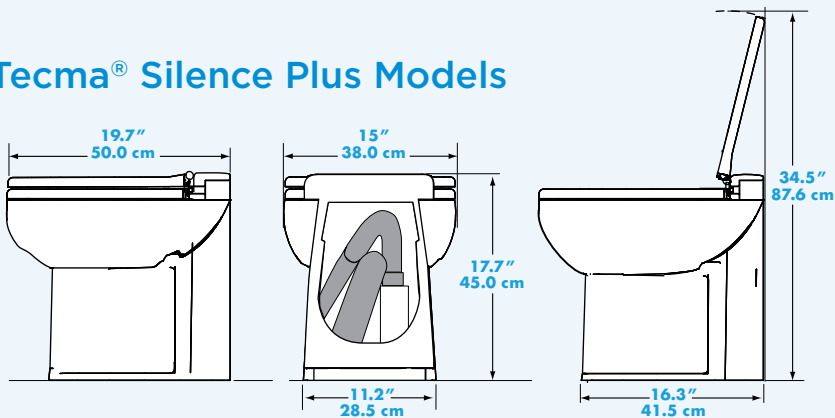

Tecma® Silence Plus Models