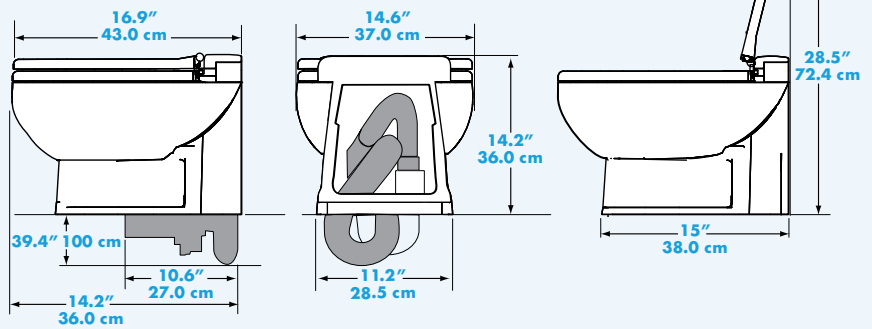

SILENCE LOW PROFILE

Height Lid Up	28.5 in/72.4 cm
Height Lid Down	14.2 in/36.0 cm
Width Overall	14.6 in/37.0 cm
Depth Overall	16.9 in/43.0 cm
Intake I.D.	
Water Pump Versions	0.75 in/1.9 cm
Solenoid Versions	0.5 in/1.3 cm
Discharge I.D.	
Water Pump Versions	1.5 in/3.8 cm
Solenoid Versions	1.5 in/3.8 cm