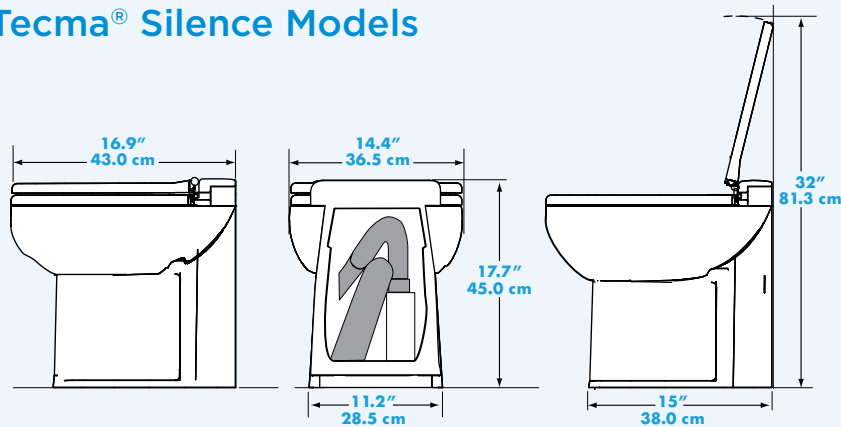

TOILET DIMENSIONS

Tecma® Silence Models