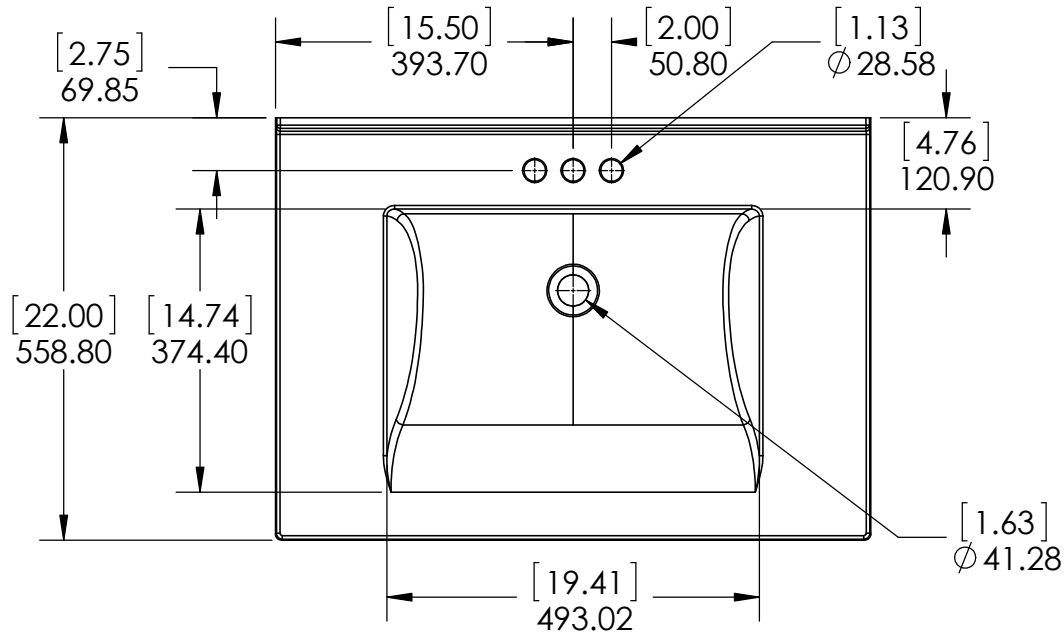

REV	ECO #	DESCRIPTION	REV'D BY DATE	CHK'D BY DATE	APRV'D BY DATE
1		New Design	4/01/16	4/01/16	4/01/16
2		New item, Online	2/06/18	2/06/18	2/06/18

Estimated Weight: 16.5kg

PROPRIETARY AND CONFIDENTIAL THE INFORMATION CONTAINED IN THIS DRAWING IS THE SOLE PROPERTY OF WOODCRAFTERS. ANY REPRODUCTION IN PART OR AS A WHOLE WITHOUT THE WRITTEN PERMISSION OF WOODCRAFTERS IS PROHIBITED.	UNLESS OTHERWISE SPECIFIED						
	DIMENSIONS ARE IN MM. AND (INCHES)		NAME		DATE		
	TOLERANCES ARE		DRAWN		E. Sandoval 4/01/16		
	+ 0.125 [3.175] - 0.125 [-3.175]		CHECKED		O. Razo 2/06/18		
	SCALE:1:10		ENG APPR.		V. Sanchez 2/06/18		
		MFG APPR.		C. Leal 2/06/18		 SIZE DWG. NO. A Vtop Wave 31x22	
						SHEET 1 OF 1 REV: 1	

ITEM ID	DESCRIPTION
GF3021-WH	Glensford 30in x 21in D Vanity in White
GF3021-BT	Glensford 30in x 21in D Vanity in Butterscotch

REV	ECO#	DESCRIPTION	REV'D BY DATE	CHK'D BY DATE	APRVD BY DATE
0		New Release	IASV 5/1/17	IASV 5/1/17	IASV 5/1/17

UNLESS OTHERWISE SPECIFIED
 DIMENSIONS ARE IN mm and [inches]
 AND TOLERANCES ARE +/- 1.0 [0.04]

DRAWN BY:	IASV	5/1/17
CHECKED BY:	IASV	5/1/17
APPROVED BY:	IASV	5/1/17
DO NOT SCALE DRAWING	SCALE: 1:10	SIZE: A

TITLE:	GLENSFORD 30" ASSEMBLY	
PART NO:	PAGE 1 OF 1	REV: 0