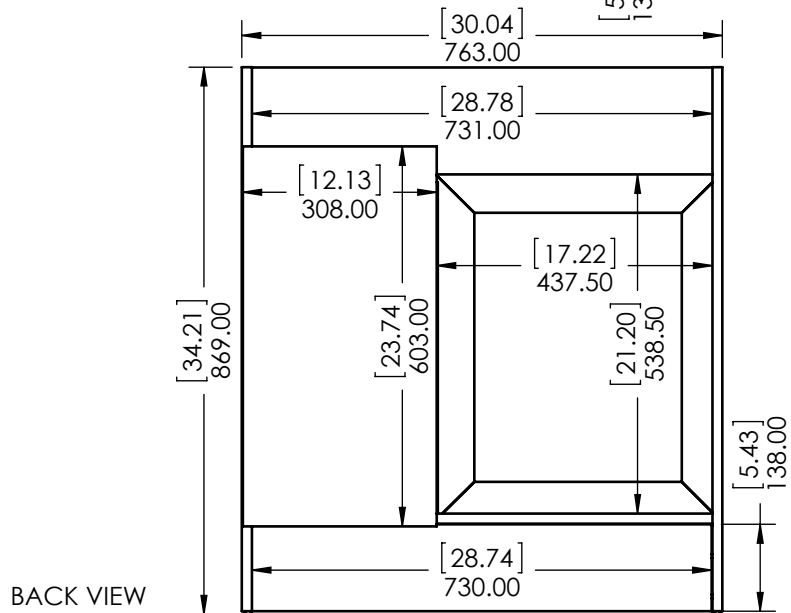

REV	ECO #	DESCRIPTION	REV'D BY DATE	CHK'D BY DATE	APRV'D BY DATE
1		New Design	4/01/16	4/01/16	4/01/16
2		New item, Online	2/06/18	2/06/18	2/06/18

Estimated Weight: 16.5kg

PROPRIETARY AND CONFIDENTIAL THE INFORMATION CONTAINED IN THIS DRAWING IS THE SOLE PROPERTY OF WOODCRAFTERS. ANY REPRODUCTION IN PART OR AS A WHOLE WITHOUT THE WRITTEN PERMISSION OF WOODCRAFTERS IS PROHIBITED.	UNLESS OTHERWISE SPECIFIED						
	DIMENSIONS ARE IN MM. AND (INCHES)		NAME		DATE		
	TOLERANCES ARE		DRAWN		E. Sandoval 4/01/16		
	+ 0.125 [3.175] - 0.125 [-3.175]		CHECKED		O. Razo 2/06/18		
	SCALE:1:10		ENG APPR.		V. Sanchez 2/06/18		
		MFG APPR.		C. Leal 2/06/18		 SIZE DWG. NO. A Vtop Wave 31x22	
						SHEET 1 OF 1 REV: 1	

ITEM ID	DESCRIPTION
GF3021-WH	Glensford 30in x 21in D Vanity in White
GF3021-BT	Glensford 30in x 21in D Vanity in Butterscotch

REV	ECO#	DESCRIPTION	REV'D BY DATE	CHK'D BY DATE	APRVD BY DATE
0		New Release	IASV 5/1/17	IASV 5/1/17	IASV 5/1/17

UNLESS OTHERWISE SPECIFIED
 DIMENSIONS ARE IN mm and [inches]
 AND TOLERANCES ARE +/- 1.0 [0.04]

DRAWN BY:	IASV	5/1/17
CHECKED BY:	IASV	5/1/17
APPROVED BY:	IASV	5/1/17
DO NOT SCALE DRAWING	SCALE: 1:10	SIZE: A

TITLE:	GLENSFORD 30" ASSEMBLY	
PART NO:	PAGE 1 OF 1	REV: 0