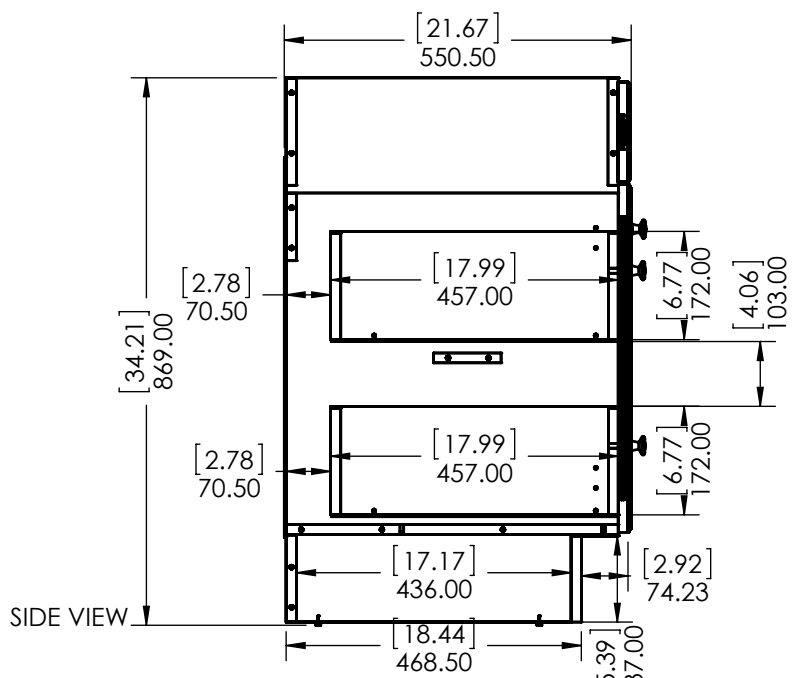

REV	ECO #	DESCRIPTION	REV'D BY DATE	CHK'D BY DATE	APRV'D BY DATE
1		New Design	4/01/16	4/01/16	4/01/16
2		New item, Online	2/06/18	2/06/18	2/06/18

Estimated Weight: 16.5kg

PROPRIETARY AND CONFIDENTIAL THE INFORMATION CONTAINED IN THIS DRAWING IS THE SOLE PROPERTY OF WOODCRAFTERS. ANY REPRODUCTION IN PART OR AS A WHOLE WITHOUT THE WRITTEN PERMISSION OF WOODCRAFTERS IS PROHIBITED.	UNLESS OTHERWISE SPECIFIED						
	DIMENSIONS ARE IN MM. AND (INCHES)		NAME		DATE		
	TOLERANCES ARE		DRAWN		E. Sandoval 4/01/16		
	+ 0.125 [3.175] - 0.125 [-3.175]		CHECKED		O. Razo 2/06/18		
	SCALE:1:10		ENG APPR.		V. Sanchez 2/06/18		
		MFG APPR.		C. Leal 2/06/18		 SIZE DWG. NO. A Vtop Wave 31x22	
						SHEET 1 OF 1 REV: 1	

ITEM ID	DESCRIPTION
GF3021-WH	Glensford 30in x 21in D Vanity in White
GF3021-BT	Glensford 30in x 21in D Vanity in Butterscotch

REV	ECO#	DESCRIPTION	REV'D BY DATE	CHK'D BY DATE	APRVD BY DATE
0		New Release	IASV 5/1/17	IASV 5/1/17	IASV 5/1/17

UNLESS OTHERWISE SPECIFIED
 DIMENSIONS ARE IN mm and [inches]
 AND TOLERANCES ARE +/- 1.0 [0.04]

DRAWN BY:	IASV	5/1/17
CHECKED BY:	IASV	5/1/17
APPROVED BY:	IASV	5/1/17
DO NOT SCALE DRAWING	SCALE: 1:10	SIZE: A

TITLE:	GLENSFORD 30" ASSEMBLY	
PART NO:	PAGE 1 OF 1	REV: 0