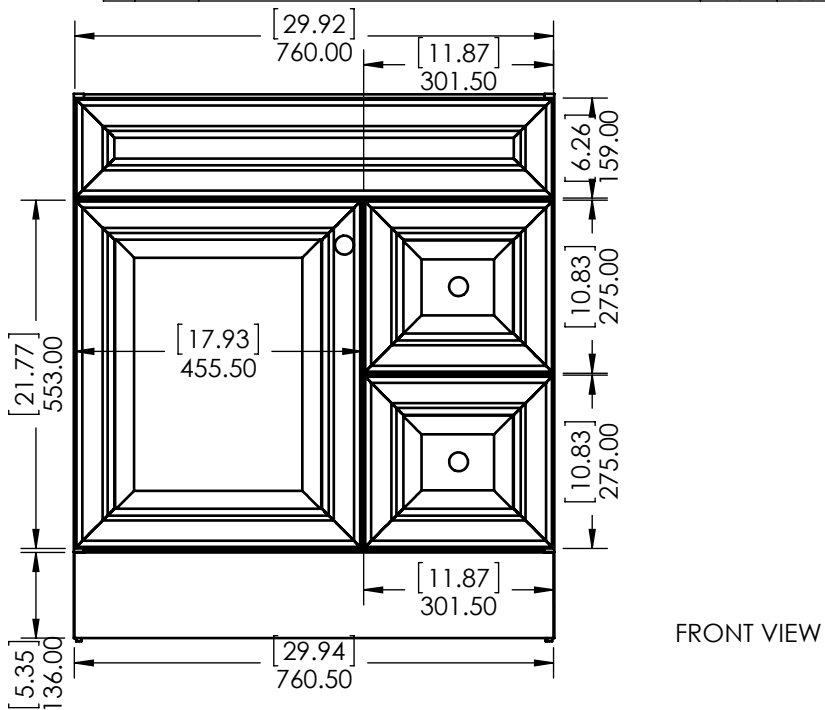

REV	ECO #	DESCRIPTION	REV'D BY DATE	CHK'D BY DATE	APRV'D BY DATE
1		New Design	4/01/16	4/01/16	4/01/16
2		New item, Online	2/06/18	2/06/18	2/06/18

Estimated Weight: 16.5kg

PROPRIETARY AND CONFIDENTIAL THE INFORMATION CONTAINED IN THIS DRAWING IS THE SOLE PROPERTY OF WOODCRAFTERS. ANY REPRODUCTION IN PART OR AS A WHOLE WITHOUT THE WRITTEN PERMISSION OF WOODCRAFTERS IS PROHIBITED.	UNLESS OTHERWISE SPECIFIED						
	DIMENSIONS ARE IN MM. AND (INCHES)		NAME		DATE		
	TOLERANCES ARE		DRAWN		E. Sandoval 4/01/16		
	+ 0.125 [3.175] - 0.125 [-3.175]		CHECKED		O. Razo 2/06/18		
	SCALE:1:10		ENG APPR.		V. Sanchez 2/06/18		
		MFG APPR.		C. Leal 2/06/18		 SIZE DWG. NO. A Vtop Wave 31x22	
						SHEET 1 OF 1 REV: 1	

ITEM ID	DESCRIPTION
GF3021-WH	Glensford 30in x 21in D Vanity in White
GF3021-BT	Glensford 30in x 21in D Vanity in Butterscotch

REV	ECO#	DESCRIPTION	REV'D BY DATE	CHK'D BY DATE	APRVD BY DATE
0		New Release	IASV 5/1/17	IASV 5/1/17	IASV 5/1/17

UNLESS OTHERWISE SPECIFIED
 DIMENSIONS ARE IN mm and [inches]
 AND TOLERANCES ARE +/- 1.0 [0.04]

DRAWN BY:	IASV	5/1/17
CHECKED BY:	IASV	5/1/17
APPROVED BY:	IASV	5/1/17
DO NOT SCALE DRAWING	SCALE: 1:10	SIZE: A