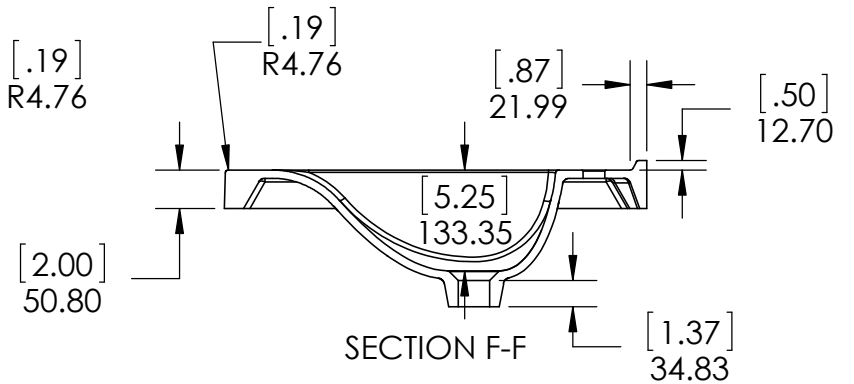

REV	ECO #	DESCRIPTION	REV'D BY DATE	CHK'D BY DATE	APRV'D BY DATE
1		New Design	4/01/16	4/01/16	4/01/16
2		New item, Online	2/06/18	2/06/18	2/06/18

Estimated Weight: 16.5kg

PROPRIETARY AND CONFIDENTIAL THE INFORMATION CONTAINED IN THIS DRAWING IS THE SOLE PROPERTY OF WOODCRAFTERS. ANY REPRODUCTION IN PART OR AS A WHOLE WITHOUT THE WRITTEN PERMISSION OF WOODCRAFTERS IS PROHIBITED.	UNLESS OTHERWISE SPECIFIED						
	DIMENSIONS ARE IN MM. AND (INCHES)		NAME		DATE		
	TOLERANCES ARE		DRAWN		E. Sandoval 4/01/16		
	+ 0.125 [3.175] - 0.125 [-3.175]		CHECKED		O. Razo 2/06/18		
	SCALE:1:10		ENG APPR.		V. Sanchez 2/06/18		
		MFG APPR.		C. Leal 2/06/18		 SIZE DWG. NO. A Vtop Wave 31x22	
						SHEET 1 OF 1 REV: 1	

ITEM ID	DESCRIPTION
GF3021-WH	Glensford 30in x 21in D Vanity in White
GF3021-BT	Glensford 30in x 21in D Vanity in Butterscotch

REV	ECO#	DESCRIPTION	REV'D BY DATE	CHK'D BY DATE	APRVD BY DATE
0		New Release	IASV 5/1/17	IASV 5/1/17	IASV 5/1/17

UNLESS OTHERWISE SPECIFIED
 DIMENSIONS ARE IN mm and [inches]
 AND TOLERANCES ARE +/- 1.0 [0.04]

DRAWN BY:	IASV	5/1/17
CHECKED BY:	IASV	5/1/17
APPROVED BY:	IASV	5/1/17
DO NOT SCALE DRAWING	SCALE: 1:10	SIZE: A

TITLE:	GLENSFORD 30" ASSEMBLY	
PART NO:	PAGE 1 OF 1	REV: 0