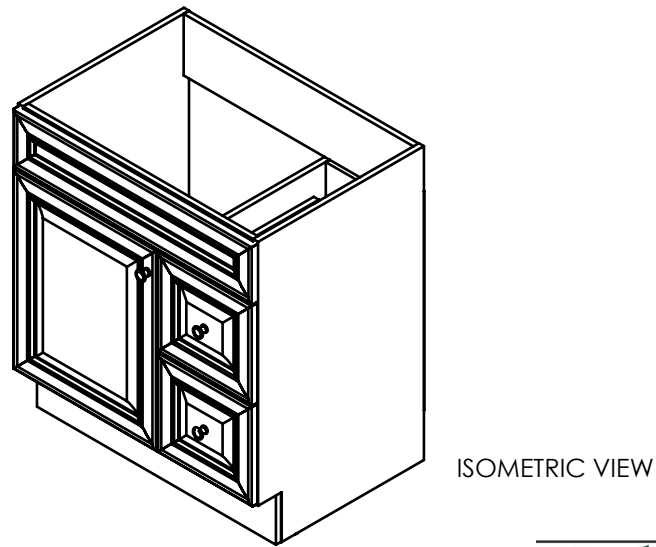

REV	ECO #	DESCRIPTION	REV'D BY DATE	CHK'D BY DATE	APRV'D BY DATE
1		New Design	4/01/16	4/01/16	4/01/16
2		New item, Online	2/06/18	2/06/18	2/06/18

Estimated Weight: 16.5kg

PROPRIETARY AND CONFIDENTIAL THE INFORMATION CONTAINED IN THIS DRAWING IS THE SOLE PROPERTY OF WOODCRAFTERS. ANY REPRODUCTION IN PART OR AS A WHOLE WITHOUT THE WRITTEN PERMISSION OF WOODCRAFTERS IS PROHIBITED.	UNLESS OTHERWISE SPECIFIED						
	DIMENSIONS ARE IN MM. AND (INCHES)		NAME		DATE		
	TOLERANCES ARE		DRAWN		E. Sandoval 4/01/16		
	+ 0.125 [3.175] - 0.125 [-3.175]		CHECKED		O. Razo 2/06/18		
	SCALE:1:10		ENG APPR.		V. Sanchez 2/06/18		
		MFG APPR.		C. Leal 2/06/18		 SIZE DWG. NO. A Vtop Wave 31x22	
						SHEET 1 OF 1 REV: 1	

ITEM ID	DESCRIPTION
GF3021-WH	Glensford 30in x 21in D Vanity in White
GF3021-BT	Glensford 30in x 21in D Vanity in Butterscotch

REV	ECO#	DESCRIPTION	REV'D BY DATE	CHK'D BY DATE	APRVD BY DATE
0		New Release	IASV 5/1/17	IASV 5/1/17	IASV 5/1/17