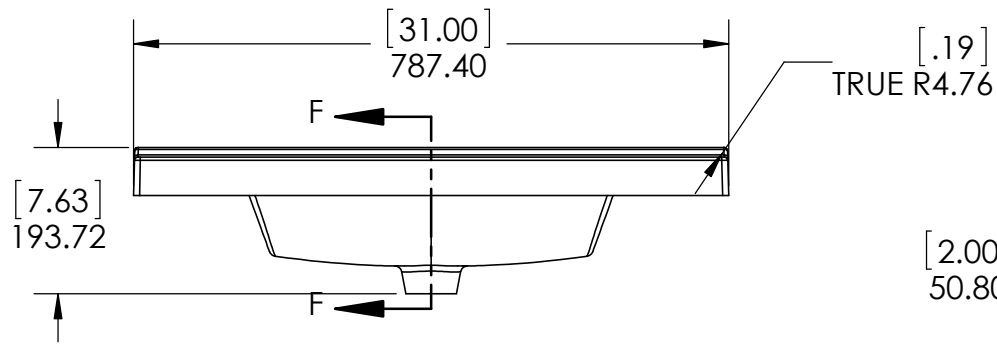

REV	ECO #	DESCRIPTION	REV'D BY DATE	CHK'D BY DATE	APRV'D BY DATE
1		New Design	4/01/16	4/01/16	4/01/16
2		New item, Online	2/06/18	2/06/18	2/06/18

Estimated Weight: 16.5kg

PROPRIETARY AND CONFIDENTIAL THE INFORMATION CONTAINED IN THIS DRAWING IS THE SOLE PROPERTY OF WOODCRAFTERS. ANY REPRODUCTION IN PART OR AS A WHOLE WITHOUT THE WRITTEN PERMISSION OF WOODCRAFTERS IS PROHIBITED.	UNLESS OTHERWISE SPECIFIED						
	DIMENSIONS ARE IN MM. AND (INCHES)		NAME		DATE		
	TOLERANCES ARE		DRAWN		E. Sandoval 4/01/16		
	+ 0.125 [3.175] - 0.125 [-3.175]		CHECKED		O. Razo 2/06/18		
	SCALE:1:10		ENG APPR.		V. Sanchez 2/06/18		
		MFG APPR.		C. Leal 2/06/18		 SIZE DWG. NO. A Vtop Wave 31x22	
						SHEET 1 OF 1 REV: 1	

ITEM ID	DESCRIPTION
GF3021-WH	Glensford 30in x 21in D Vanity in White
GF3021-BT	Glensford 30in x 21in D Vanity in Butterscotch

REV	ECO#	DESCRIPTION	REV'D BY DATE	CHK'D BY DATE	APRVD BY DATE
0		New Release	IASV 5/1/17	IASV 5/1/17	IASV 5/1/17

UNLESS OTHERWISE SPECIFIED
 DIMENSIONS ARE IN mm and [inches]
 AND TOLERANCES ARE +/- 1.0 [0.04]

DRAWN BY:	IASV	5/1/17
CHECKED BY:	IASV	5/1/17
APPROVED BY:	IASV	5/1/17
DO NOT SCALE DRAWING	SCALE: 1:10	SIZE: A

TITLE:	GLENSFORD 30" ASSEMBLY	
PART NO:	PAGE 1 OF 1	REV: 0