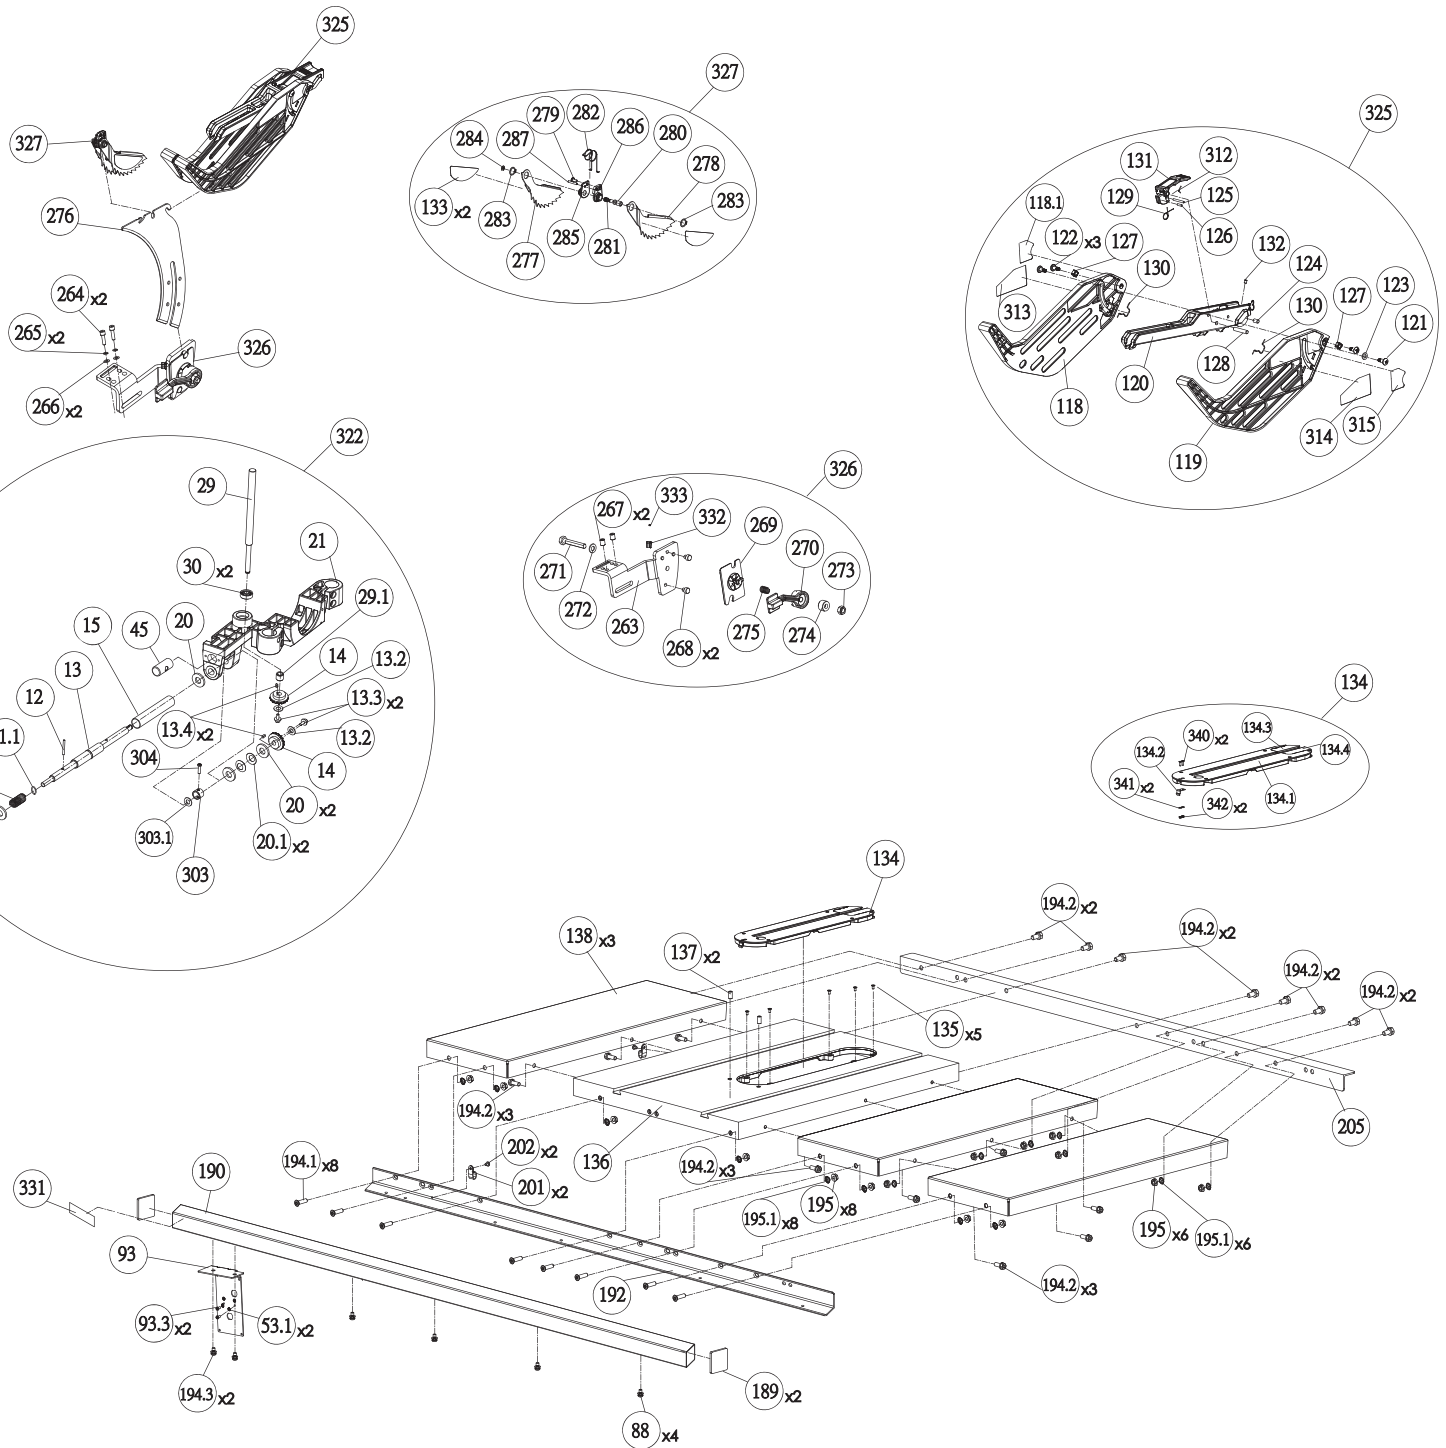

**36-500T2, 36-5100T2, 36-5052T2, & 36-5152T2 CONTRACTOR SAWS**

**36-500T2, 36-5100T2, 36-5052T2, & 36-5152T2 CONTRACTOR SAWS**

**TS-56**  
PART #:DPEC006008  
DATE: 11-22-2019  
REVISED: N/A

**36-500T2, 36-5100T2, 36-5052T2, & 36-5152T2 CONTRACTOR SAWS**

## 36-5000T2, 36-5100T2, 36-5052T2, & 36-5152T2 CONTRACTOR SAWS

**NOTE: THE FOLLOWING PARTS ARE FOR THE 36-5052T2 AND 36-5152T2**