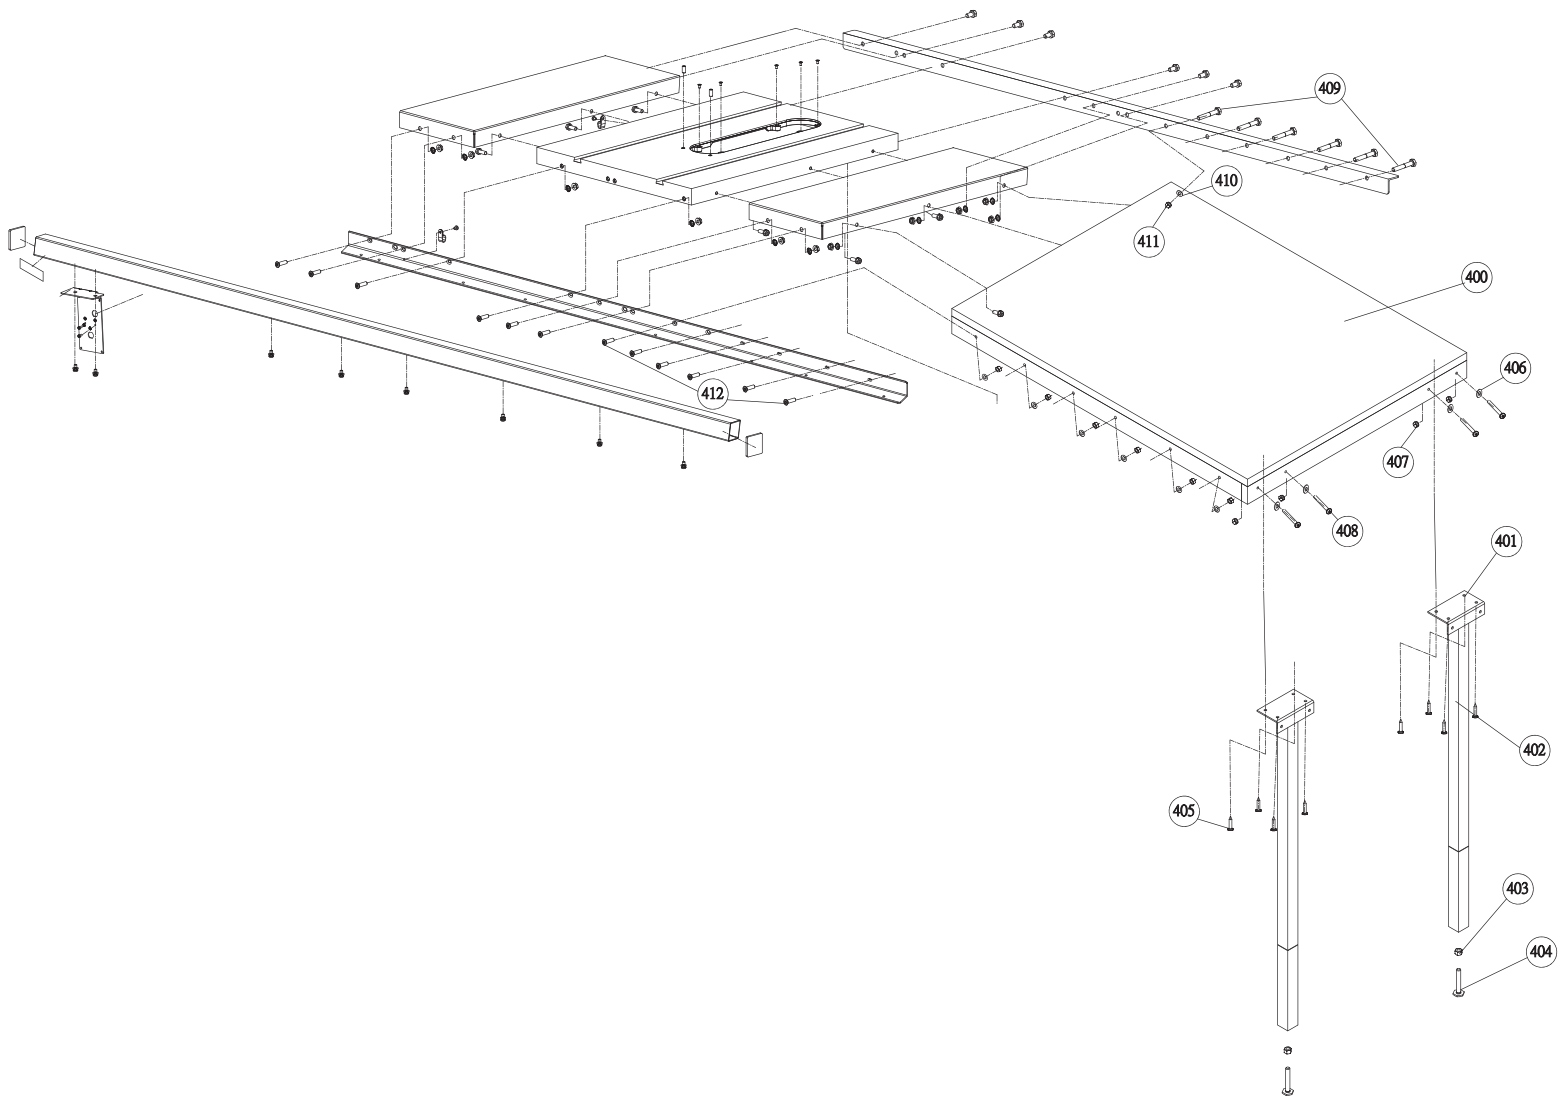

**36-500T2, 36-5100T2, 36-5052T2, & 36-5152T2 CONTRACTOR SAWS**

**36-500T2, 36-5100T2, 36-5052T2, & 36-5152T2 CONTRACTOR SAWS**

**TS-56**  
PART #:DPEC006008  
DATE: 11-22-2019  
REVISED: N/A

**36-500T2, 36-5100T2, 36-5052T2, & 36-5152T2 CONTRACTOR SAWS**

## 36-5000T2, 36-5100T2, 36-5052T2, & 36-5152T2 CONTRACTOR SAWS

**NOTE: THE FOLLOWING PARTS ARE FOR THE 36-5052T2 AND 36-5152T2**