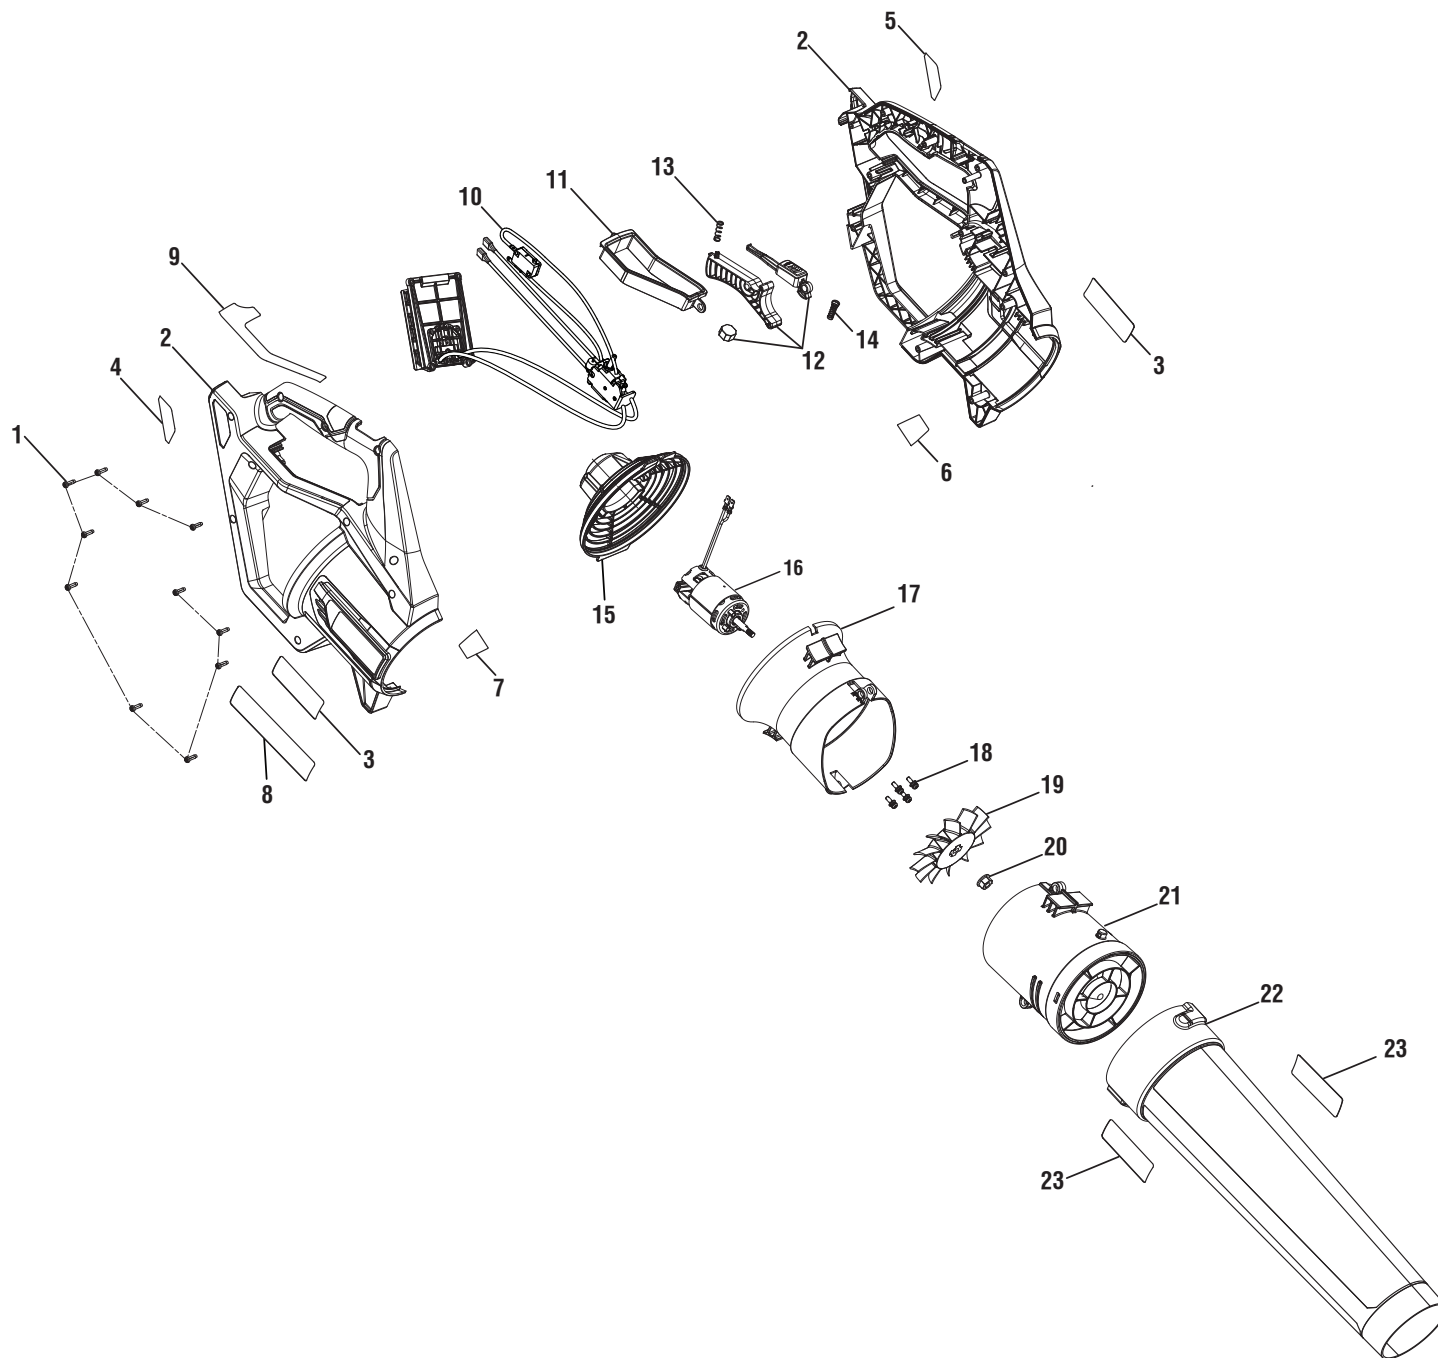

**TECHTRONIC INDUSTRIES POWER EQUIPMENT**

P.O. Box 1288  
Anderson, SC 29622 USA  
1-800-860-4050  
[www.ryobitools.com](http://www.ryobitools.com)

RYOBI BLOWER – ITEM NO. RY40406

PARTS LIST

KEY NO.	PART NUMBER	DESCRIPTION	QTY
1	661817001	Screw (M4 x 14 mm, T15 Torx Pan Hd.) .....	11
2	314930001	Handle Housing Assembly (Inc. Key Nos. 3-9).....	1
3	940304771	Logo Label .....	2
4	940851472	40V Label (Right).....	1
5	940851475	40V Label (Left) .....	1
6	941588304	Data Label (Left).....	1
7	941588305	Data Label (Right).....	1
8	940851473	Warning Label (Spanish & French).....	1
9	940657324	Warning Icon Label .....	1
10	314929001	Battery Holder & Switches Assembly .....	1
11	537643001	Wire Cover .....	1
12	205103001	Trigger Switch Assembly.....	1
13	671073001	Compression Spring .....	1
14	679973002	Trigger Spring.....	1
15	537640001	Inlet Housing Cover.....	1
16	742510001	Motor (40 volt).....	1
17	537639001	Motor Mounting Housing .....	1
18	661875002	Screw w/Washer (#10-24 x 15 mm, Pan Hd.).....	4
19	537642001	Fan .....	1
20	678128002	Lock Nut (M8).....	1
21	314928001	Outlet Housing Assembly .....	1
22	314931001	Blower Tube Assembly (Inc. Key No. 23) .....	1
23	940851495	Jet Fan Logo Label .....	2
	<b>Not Shown</b>		
	995000714	Operator's Manual	
	12-5-18		
	(Rev:01)		