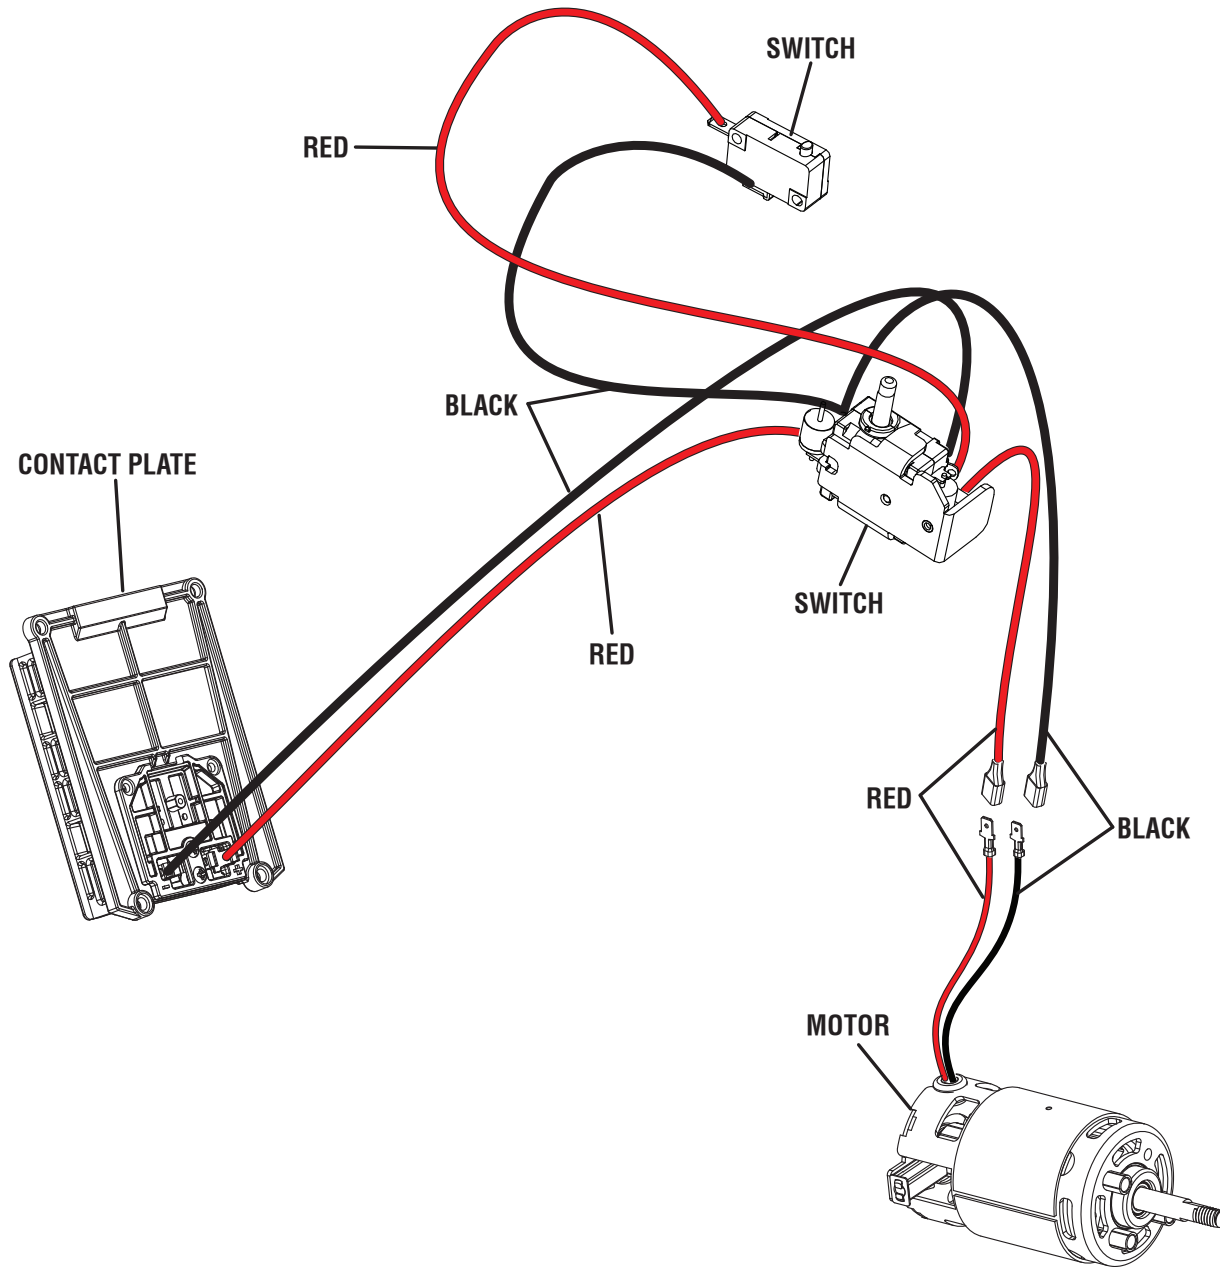

**TECHTRONIC INDUSTRIES POWER EQUIPMENT**

P.O. Box 1288  
Anderson, SC 29622 USA  
1-800-860-4050  
[www.ryobitools.com](http://www.ryobitools.com)

RYOBI BLOWER – ITEM NO. RY40406

PARTS LIST

KEY NO.	PART NUMBER	DESCRIPTION	QTY
1	661817001	Screw (M4 x 14 mm, T15 Torx Pan Hd.) .....	11
2	314930001	Handle Housing Assembly (Inc. Key Nos. 3-9).....	1
3	940304771	Logo Label .....	2
4	940851472	40V Label (Right).....	1
5	940851475	40V Label (Left) .....	1
6	941588304	Data Label (Left).....	1
7	941588305	Data Label (Right).....	1
8	940851473	Warning Label (Spanish & French).....	1
9	940657324	Warning Icon Label .....	1
10	314929001	Battery Holder & Switches Assembly .....	1
11	537643001	Wire Cover .....	1
12	205103001	Trigger Switch Assembly.....	1
13	671073001	Compression Spring .....	1
14	679973002	Trigger Spring.....	1
15	537640001	Inlet Housing Cover.....	1
16	742510001	Motor (40 volt).....	1
17	537639001	Motor Mounting Housing .....	1
18	661875002	Screw w/Washer (#10-24 x 15 mm, Pan Hd.).....	4
19	537642001	Fan .....	1
20	678128002	Lock Nut (M8).....	1
21	314928001	Outlet Housing Assembly .....	1
22	314931001	Blower Tube Assembly (Inc. Key No. 23) .....	1
23	940851495	Jet Fan Logo Label .....	2
	<b>Not Shown</b>		
	995000714	Operator's Manual	
	12-5-18		
	(Rev:01)		

RYOBI BLOWER - ITEM NO. RY40406

WIRING DIAGRAM