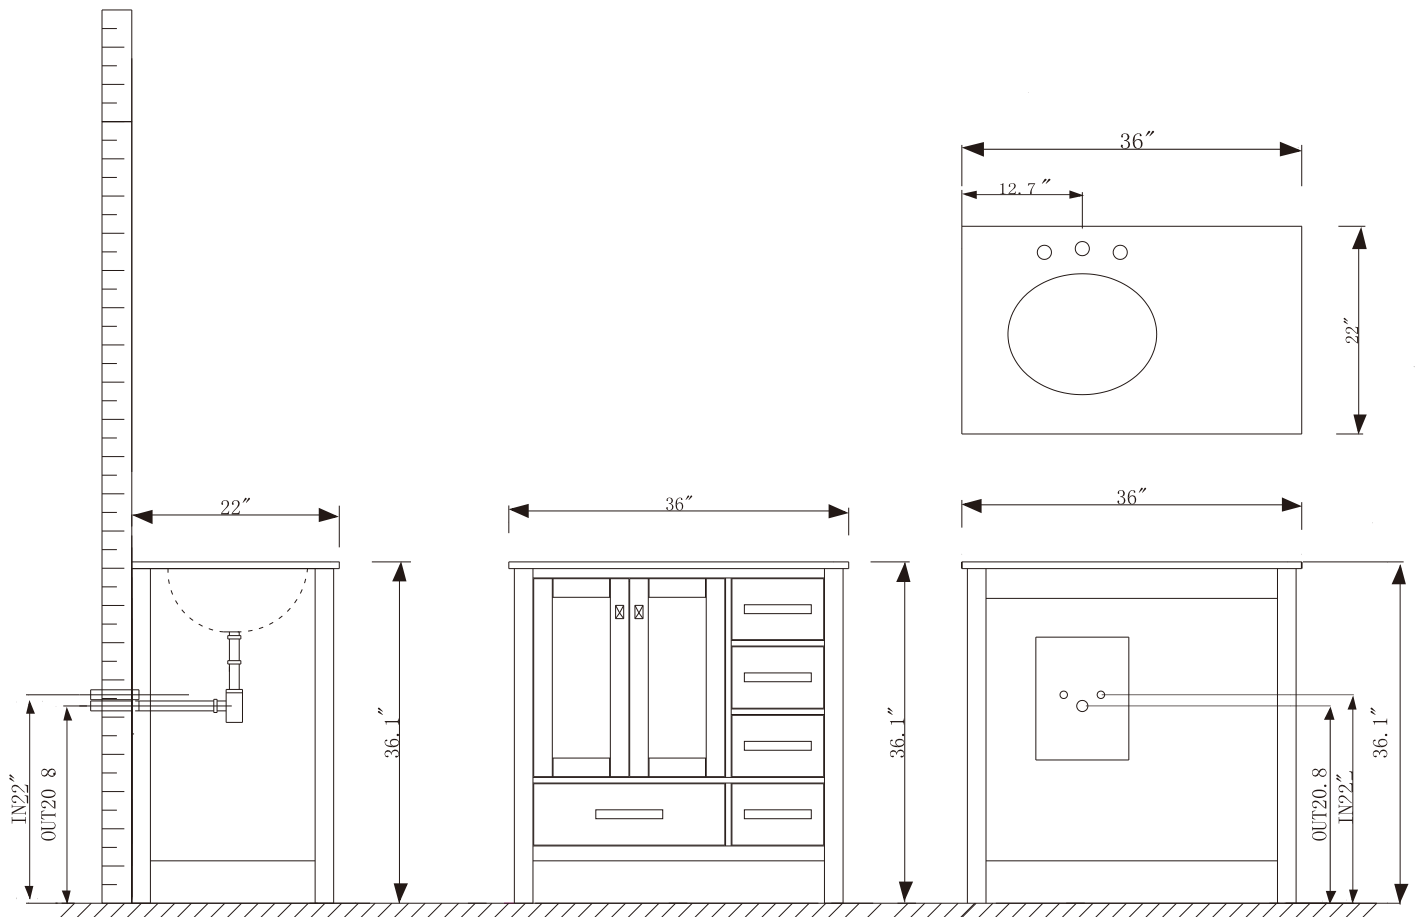

# Vinnova Gela Vanity Collection 723036-GR-CA-NM

## Features

- Makes a dramatic statement in any bathroom
- Crafted of laminated solid wood
- Available in Espresso, Grey and White finish
- Round Under-Mount Sink
- Generous storage space for toiletries
- Alluring satin nickel-finish hardware
- Five Soft-Closing Drawers and Two Soft-Closing Doors
- Easy plumbing and faucet installation\*