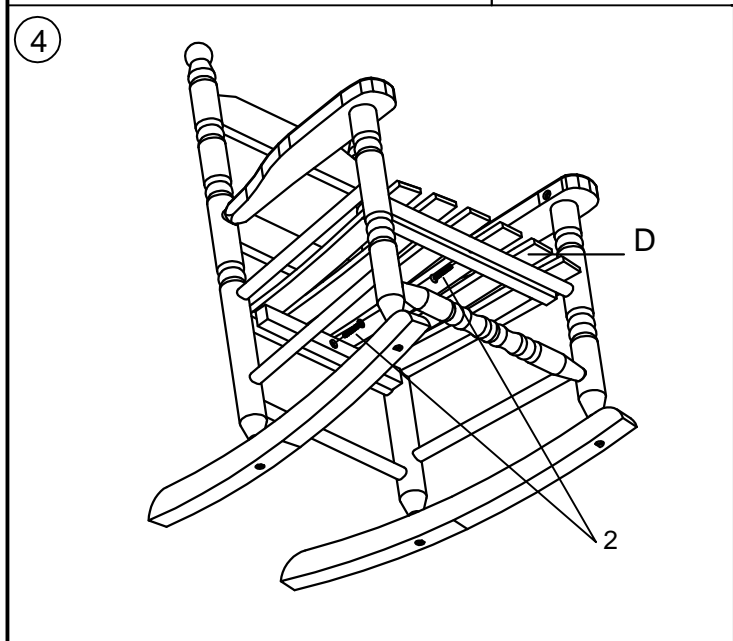

Classic Child's Porch Rocker

Assembly Instructions

Model KN - 10

	A - 1 Pc	B - 1 Pc	D - 1 Pc	F - 1 Pc
		C - 2 Pcs	E - 4 Pcs	G - 1 Pc
1 - 8 Pcs (Shown to scale)		2 - 2 Pcs (Shown to scale)		
M6x38 mm		M6x25 mm		