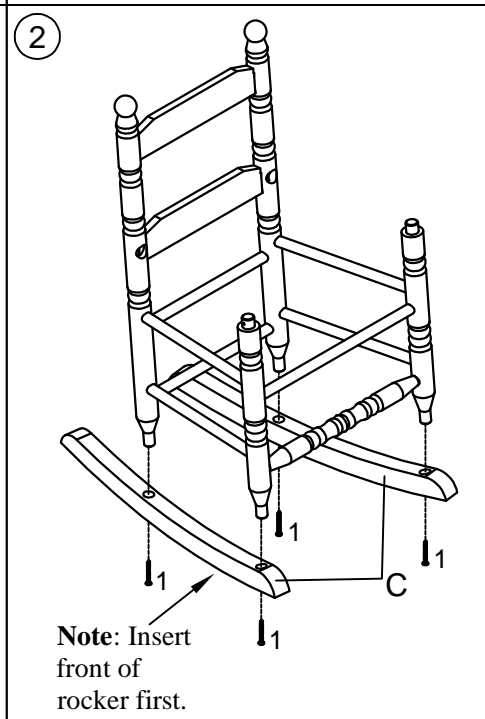

Classic Child's Porch Rocker

Assembly Instructions

Model KN - 10

	A - 1 Pc	B - 1 Pc	D - 1 Pc	F - 1 Pc
		C - 2 Pcs	E - 4 Pcs	G - 1 Pc
1 - 8 Pcs (Shown to scale)		2 - 2 Pcs (Shown to scale)		
M6x38 mm		M6x25 mm		