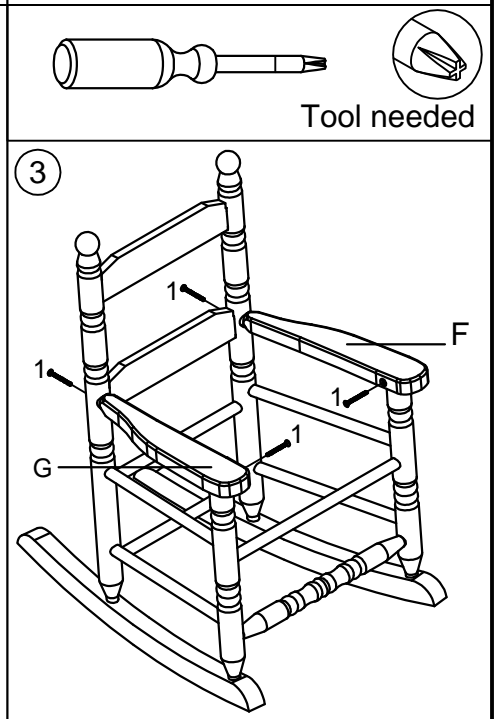

Classic Child's Porch Rocker

Assembly Instructions

Model KN - 10

	A - 1 Pc	B - 1 Pc	D - 1 Pc	F - 1 Pc
		C - 2 Pcs	E - 4 Pcs	G - 1 Pc
1 - 8 Pcs (Shown to scale)		2 - 2 Pcs (Shown to scale)		
M6x38 mm		M6x25 mm		