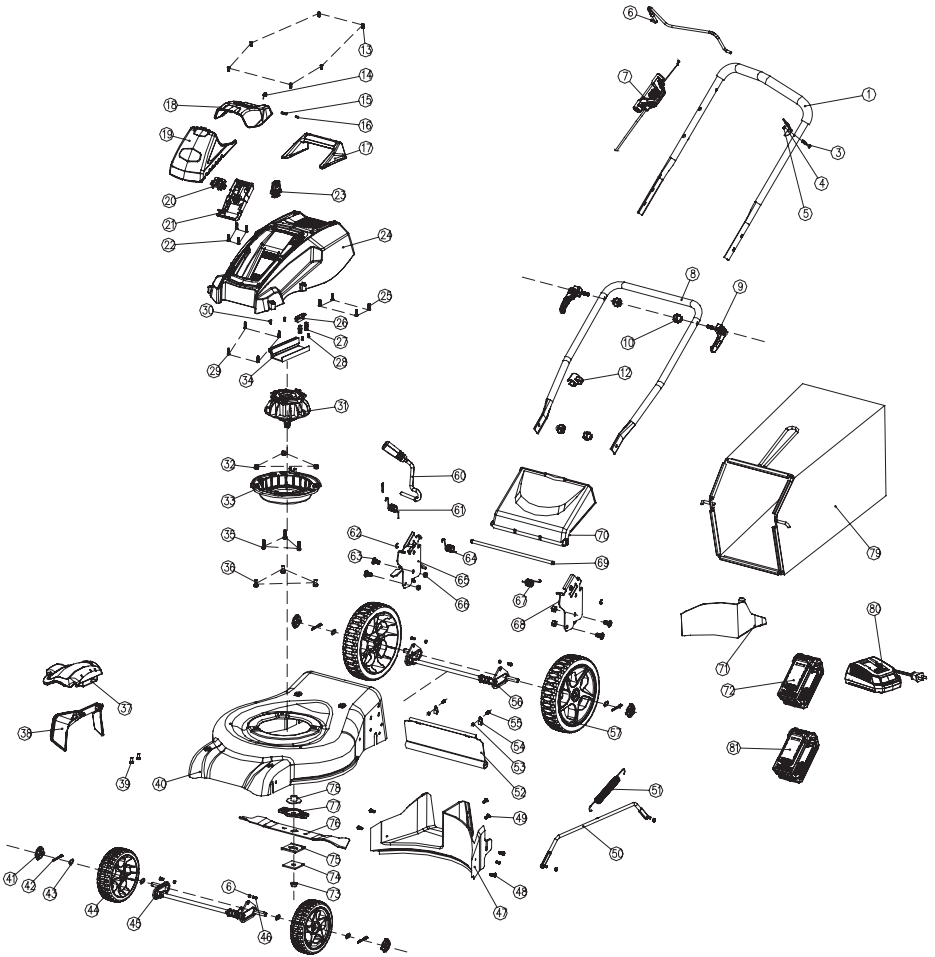

# PARTS LIST

---

ITEM NO.	PART NO.	DESCRIPTION	QTY
1	311021165	Upper handle assembly	1
3	32208250	Screw M5x30	1
4	33323250-1	Bail stop	1
5	3220439	Lock nut M5	5
6	33305469-11	Bail switch	1
7	311011165	Switch box assy.	1
8	33302463-4A	Lower handle	1
9	31101475	Cam lock assy.	2
10	34106467	Knob	4
12	341081165	Cable clamp	2
13	3220435	Screw M5x15	6
14	33905470	Torsion spring (battery door)	1
15	33904470	Pressure spring (battery door)	1
16	33203470	Axle (battery door)	1
17	34105488-3	40V handle	1
18	34103488	Battery door	1
19	34102488-4	Battery housing	1
20	34106976	Insert block	1
21	34104488	40V battery holder	1
22	32210302A	Screw (ST3.5x12)	4
23	31201470	Key	1
24	34101487-4	Motor cover	1
25	3220245	Screw (ST5x20-C)	4
26	34107470	Key holder	1
27	36502487	Cord assy.	2
28	32201441	Screw (ST3.5x10-C)	2
29	32204113	Screw (ST4.2x20-C)	4
30	3220131A	Screw M4x20	2
31	361011171	Motor	1
32	32208261	Nut M8	3
33	34105467-2	Motor holder	1
34	362011165A	PCB board	1
35	32200135	Bolt and washer M6x25	3
36	3220406	Bolt M8x16	3
37	34104467	Side discharge cover assy.	1
38	34103467	Side discharge chute	1
39	33307250A	Bolt M6x8	2
40	31301487-3	Deck	1