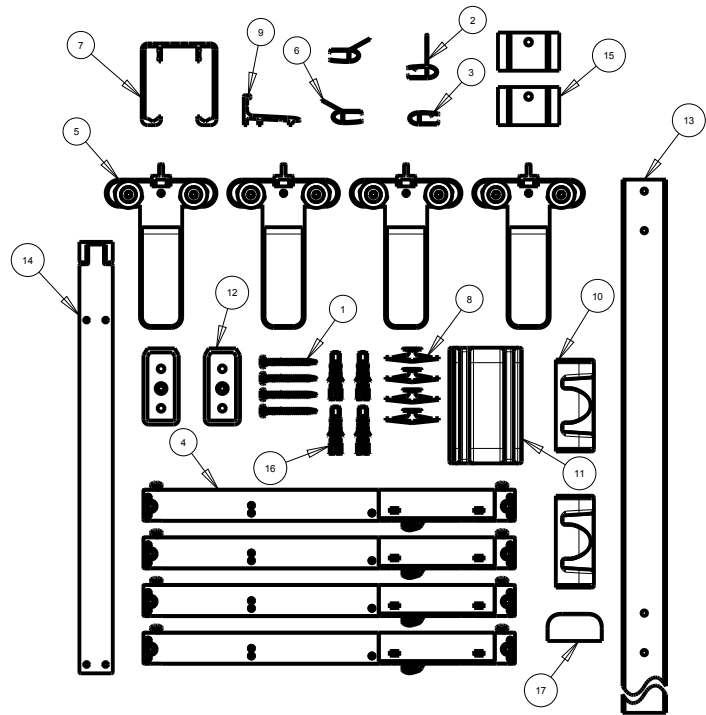

SHOWER DOOR

SLIDING MOD STYLE BATHTUB TRACK 60"

ID	DESCRIPTION	QTY	MATERIAL
1	#8-18 X 1.5" LONG PHILLIPS HEAD	4	SS
2	6mm Blade Seal	1	PVC
3	6mm Bumper Seal	1	PVC
4	6mm Damper	4	ASSEMBLY
5	6mm Door Roller Assembly	4	ASSEMBLY
6	6mm Outer Angle Blade Seal	2	PVC
7	6mm Top Track	1	AL6463
8	Acrylic Wall Anchor	4	NYLON
9	Bottom Track	1	AL6463
10	Bumper	2	PVC
11	Center Divider	1	NYLON
12	Collar Bracket	2	ZINC_DIE_CAST
13	Collar Bracket Template	1	AL6063
14	Damper Drilling Template	1	NYLON
15	Retention Plate	2	NYLON
16	Tile Wall Anchors	4	PVC
17	Trim Cap	1	PVC

UNIQUE FEATURE: Constructed of Corrosion Resistant Anodized Aluminum.
60" Track Assembly Kit

Fits 60" Shower Doors with an Opening min/max of 50 1/8" - 58 1/2" (127cm-149cm),
with a Height of 59 1/4" (150cm).

MATERIALS:

1/4" (6mm) Tempered Glass Panel.

INSTALLATION:

Detailed Instructions and Hardware Included for Easy Installation.

UNIQUE FEATURE:

Spot Guard Easy Clean Coating.

Traditional: Fits Doors with an Opening min/max of 50 1/8" - 59 3/8" (127cm-151cm), with a Height of 58 1/8" (148cm)

Contemporary: Fits Doors with an Opening min/max of 50 1/8" - 58 1/2" (127cm-149cm), with a Height of 58 3/4" (149cm)

WARRANTY:

5 Year Limited Warranty.

see what Delta can do™

TECHNICAL DATA

Shower Door

LYNDALL™ HANDLE