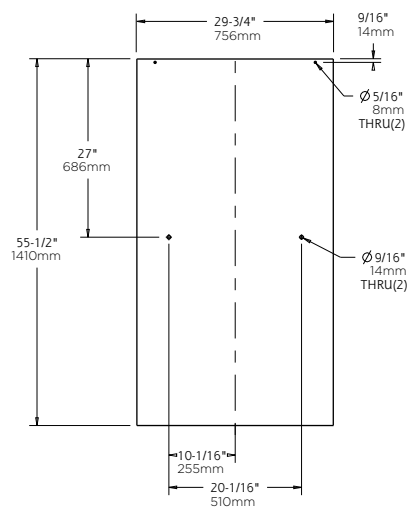

UNIQUE FEATURE: Constructed of Corrosion Resistant Anodized Aluminum.
60" Track Assembly Kit

Fits 60" Shower Doors with an Opening min/max of 50 1/8" - 58 1/2" (127cm-149cm),
with a Height of 59 1/4" (150cm).

NOTE: Height of 63" (160cm) Required for installation
Compatible with all 1/4" (6mm) Delta Shower Glass

WARRANTY: 5 Year Limited Warranty.

see what Delta can do

TECHNICAL DATA

Shower Door

SLIDING BATHUB 60" GLASS PANEL

MATERIALS:

1/4" (6mm) Tempered Glass Panel.

INSTALLATION:

Detailed Instructions and Hardware Included for Easy Installation.

UNIQUE FEATURE:

Spot Guard Easy Clean Coating.

Traditional: Fits Doors with an Opening min/max of 50 1/8" - 59 3/8" (127cm-151cm), with a Height of 58 1/8" (148cm)

Contemporary: Fits Doors with an Opening min/max of 50 1/8" - 58 1/2" (127cm-149cm), with a Height of 58 3/4" (149cm)

WARRANTY:

5 Year Limited Warranty.

see what Delta can do™

TECHNICAL DATA

Shower Door

LYNDALL™ HANDLE