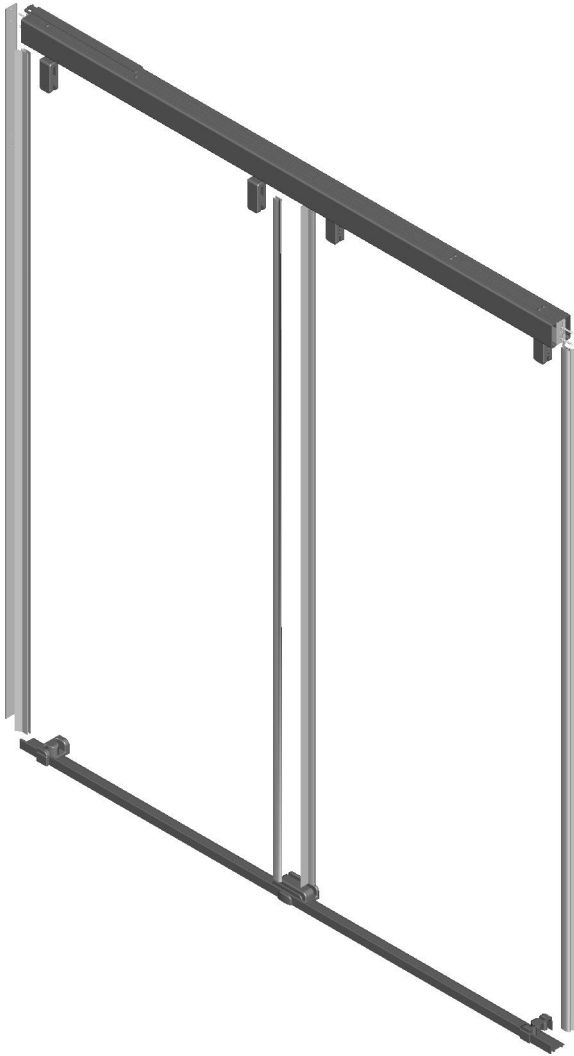

SHOWER DOOR

SLIDING MOD STYLE BATHTUB TRACK 60"

ID	DESCRIPTION	QTY	MATERIAL
1	#8-18 X 1.5" LONG PHILLIPS HEAD	4	SS
2	6mm Blade Seal	1	PVC
3	6mm Bumper Seal	1	PVC
4	6mm Damper	4	ASSEMBLY
5	6mm Door Roller Assembly	4	ASSEMBLY
6	6mm Outer Angle Blade Seal	2	PVC
7	6mm Top Track	1	AL6463
8	Acrylic Wall Anchor	4	NYLON
9	Bottom Track	1	AL6463
10	Bumper	2	PVC
11	Center Divider	1	NYLON
12	Collar Bracket	2	ZINC_DIE_CAST
13	Collar Bracket Template	1	AL6063
14	Damper Drilling Template	1	NYLON
15	Retention Plate	2	NYLON
16	Tile Wall Anchors	4	PVC
17	Trim Cap	1	PVC

UNIQUE FEATURE: Constructed of Corrosion Resistant Anodized Aluminum.
60" Track Assembly Kit

Fits 60" Shower Doors with an Opening min/max of 50 1/8" - 58 1/2" (127cm-149cm),
with a Height of 59 1/4" (150cm).

NOTE: Height of 63" (160cm) Required for installation
Compatible with all 1/4" (6mm) Delta Shower Glass

WARRANTY: 5 Year Limited Warranty.

see what Delta can do

TECHNICAL DATA

Shower Door

SLIDING BATHUB 60" GLASS PANEL

Contemporary: Fits Doors with an Opening min/max of 50 1/8" - 58 1/2" (127cm-149cm), with a Height of 58 3/4" (149cm)

WARRANTY:

5 Year Limited Warranty.

see what Delta can do™

TECHNICAL DATA

Shower Door

LYNDALL™ HANDLE