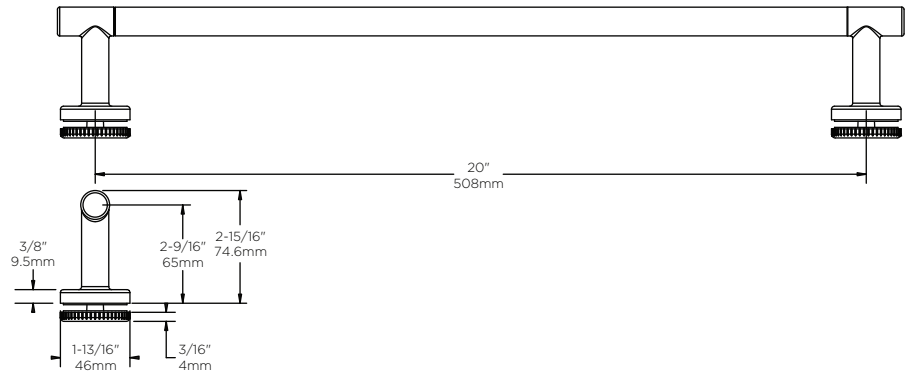

NOTE: Height of 63" (160cm) Required for installation
Compatible with all 1/4" (6mm) Delta Shower Glass

WARRANTY: 5 Year Limited Warranty.

see what Delta can do

TECHNICAL DATA

Shower Door

SLIDING BATHUB 60" GLASS PANEL

MATERIALS:

1/4" (6mm) Tempered Glass Panel.

INSTALLATION:

Detailed Instructions and Hardware Included for Easy Installation.

UNIQUE FEATURE:

Spot Guard Easy Clean Coating.

Traditional: Fits Doors with an Opening min/max of 50 1/8" - 59 3/8" (127cm-151cm), with a Height of 58 1/8" (148cm)

Contemporary: Fits Doors with an Opening min/max of 50 1/8" - 58 1/2" (127cm-149cm), with a Height of 58 3/4" (149cm)

WARRANTY:

5 Year Limited Warranty.

see what Delta can do™

TECHNICAL DATA

Shower Door

LYNDALL™ HANDLE

- MATERIALS:** Zinc Posts for All, Stainless Steel Bars for Polished Chrome, Aluminum Bars for Brushed Nickel, Oil Rubbed Bronze, Polished Brass and Matte Black.
- INSTALLATION:** Detailed Instructions and Hardware Included for Easy Installation.
- UNIQUE FEATURE:** Coordinates with Delta® Faucets and Bath Hardware. Compatible with All Delta® Sliding Bathtub or Shower Doors.
- WARRANTY:** 5 Year Limited Warranty.