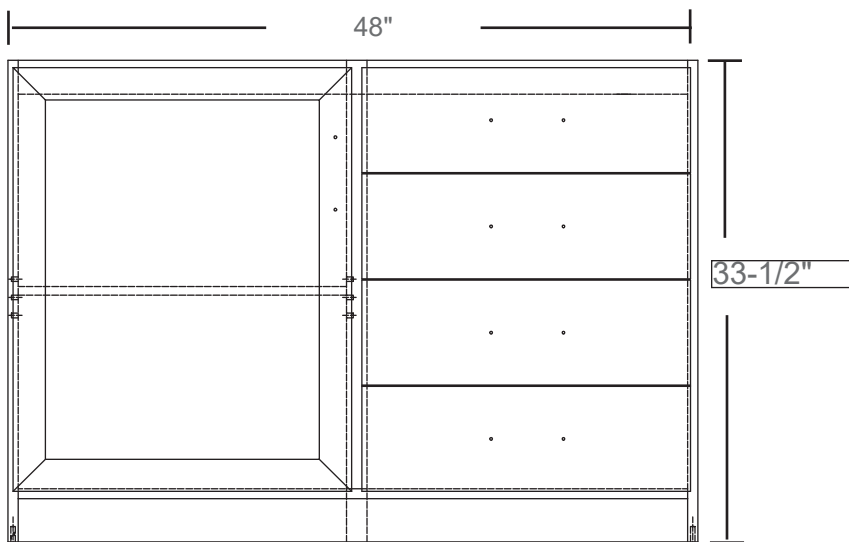

MODEL: D25948-L D25948-R

- Solid wood frame
- Soft close doors
- 6-way adjustable concealed hinges
- Full extension and soft close drawers
- Dovetail construction
- Multi-step paint with wood veneers
- Adjustable wood shelf

FRONT

SIDE

D25948-L

D25948-R