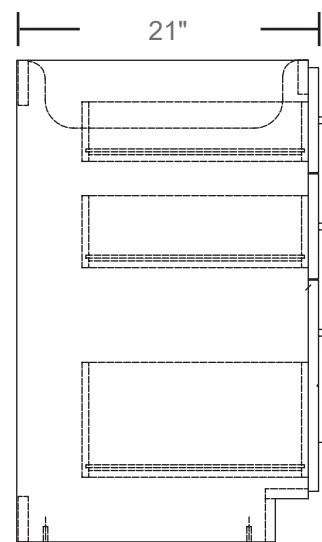

MODEL: D25948-L D25948-R

- Solid wood frame
- Soft close doors
- 6-way adjustable concealed hinges
- Full extension and soft close drawers
- Dovetail construction
- Multi-step paint with wood veneers
- Adjustable wood shelf

FRONT

SIDE

D25948-L

D25948-R