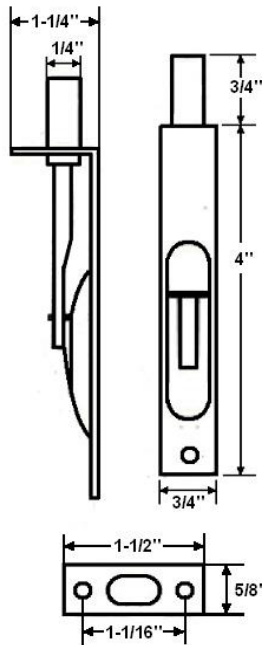

by St. Simons, Inc.

Professional Grade Quality Solid Brass Decorative Hardware & Bath Accessories

Demand Quality, Demand idh©

idhbrass.com

Product Data Sheet  
 Professional Grade Quality Solid Brass  
**4" Flush Bolt with Square End**  
**Item# 11014**

**Dimensions:**

- Face: 3/4" x 4"
- Throw: 3/4"
- Bolt Diameter: 3/10"
- Net Weight: 2.5 oz. (Part Only)
- Gross Weight: 3 oz. (with Strikes and Screws)
- Solid Brass Wood Screws
- Strike: 5/8" x 1-1/2"

*Dimensions are for reference use only.  
 For exact dimensions, please measure actual part.*

**Product Description & Features:**

The idh by St. Simons 4-inch Solid Brass Flush Bolt with Square End is the perfect finishing touch for your door. Its recessed, compact design comes in various finishes that will add elegant functionality to your double doors. Keep your home secure and stylish with this premium, smooth operating latch. Demand Quality. Demand idh.

**Catalog Section: A**

**4" Flush Bolt with Square End**

**Item# 11014**

**Date: Rev 04/18**