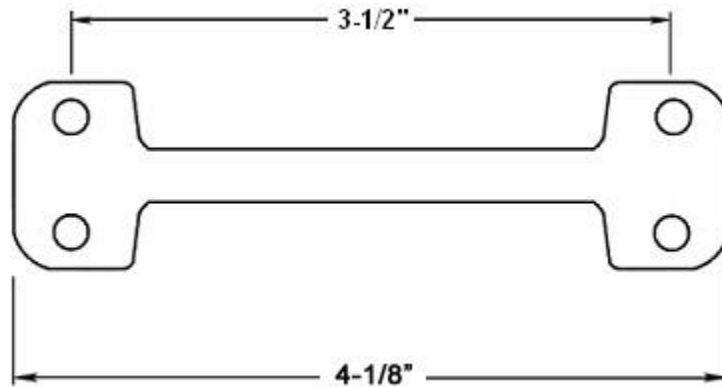

by St. Simons, Inc.

Professional Grade Quality Solid Brass Decorative Hardware & Bath Accessories

Demand Quality, Demand idh®

idhbrass.com

**Product Data Sheet**  
**Professional Grade Quality Forged Solid Brass**  
**3-1/2" C/C Bar Sash Lift/Door Pull**  
**Item# 25042**

**Dimensions:**

- Overall Length: 4-1/8"
- Projection: 1"
- C/C: 3-1/2"
- Net Weight: 2 oz.
- Gross Weight: 2.25 oz.
- Solid Brass Wood Screws

*Dimensions are for reference use only.  
For exact dimensions, please measure actual part.*

**Product Description & Features:**

Made from the finest hot forged solid brass, the idh by St. Simons 3-1/2 in. Solid Brass Bar Sash Lift / Drawer Pull is the perfect choice for windows, cabinets or light weight doors. These premium pulls are distinguished by their superior finish and heavy duty construction, making them the best you can find in the market today. This handle is easy to install so you can add both elegant style and functionality to your home with a product that will stand the test of time. Demand Quality. Demand idh.

**Catalog Section: G**

**3-1/2" c/c Bar Sash Lift/Door Pull**

**Item# 25042**

**Date: Rev 05/18**