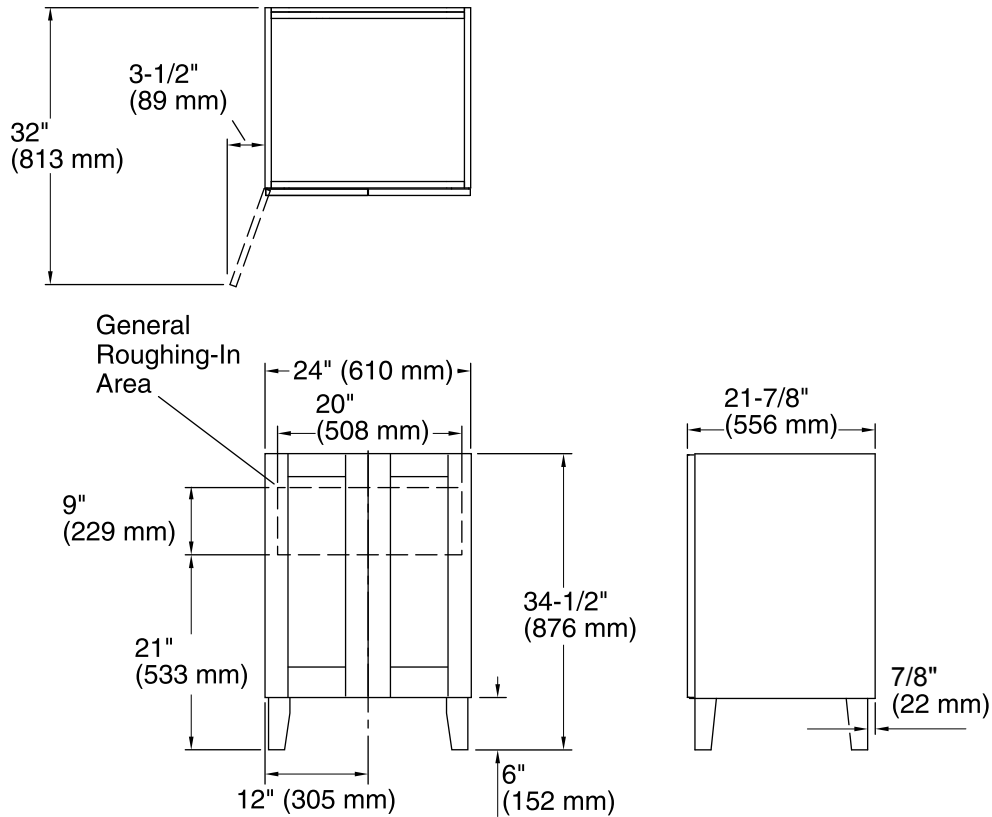

Technical Information

All product dimensions are nominal.

Vanity type: Standard

Notes

Install this product according to the installation guide.

Decorative cabinet hardware is not supplied. Refer to the KOHLER bath accessories line for recommended cabinet hardware to complement your vanity.

Select the type of fastener based upon the wall material. Two 250 lb (113.4 kg) minimum load bearing fasteners are recommended.