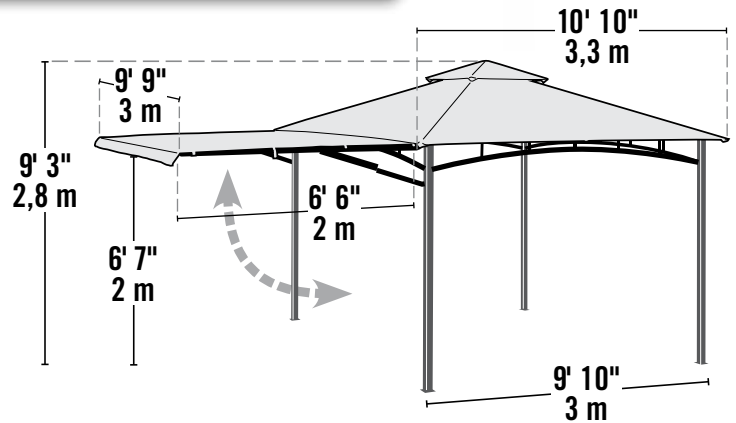

Gazebo Canopy Series

Redwood Gazebo

Sophisticated shade with Extendable Awning and Vented Top.
11 ft. x 11 ft. / 3,4 x 3,4 m

Superior Quality & Elegant Backyard Shade, Affordable Price

- **Attractive Shape, Practical Shade** - A new stylish design for your outdoor entertaining.
- **Superior Shade, Affordable Price** - A stylish choice at a more affordable price point. Adds an elegant aesthetic to backyard, deck, patio, garden and much more.
- **UV Protection in an Attractive Cover** - Durable 300D water resistant, CPAI-84 Sec. 6 fire-rated cover inherently protects against harmful UVA and UVB rays. Vented cover with extendable awning attaches easily with spring pins at the center and cotter pins along the perimeter.
- **Strong Steel Frame** - High quality steel tube frame is powder coated to resist corrosion and rust. The strong 2.4" x 2.4" square corner posts offer added stability to this already superior quality gazebo unit. A sturdy, steel shade solution to last season after season.
- **Easy Assembly Seasonal Shade** - A great alternative to traditional wood gazebos, this unit assembles easily and does not require additional parts.
- **Stable and Secure** - Four exterior 4" wide cross beam trusses create the shape of the structure, while 8 beams support the roof for reinforced shade coverage. Square tube leg posts feature threaded inserts for a solid roof to leg attachment.

Great For:
Backyards, patios,
camp sites, decks,
seasonal shade and
protection.

Model # 24011

Packaging Specifications: [Est.]

- Container Qty.: 408 (40' HighCube)
- Total weight: 92.6 lbs. / 42 kg
- Box dimensions:
85 x 13.4 x 6.5 in. / 216 x 34 x 16.5 cm