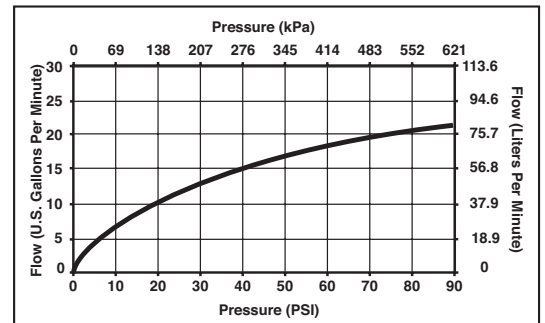

COMPLETE VALVE COMPLIES WITH:

- ASME A112.18.1 / CSA B125.1
- Indicates compliance to ICC/ANSI A117.1

55 E. 111th Street, Indianapolis, Indiana 46280
350 South Edgeware Road, St. Thomas, ON N5P 4L1
© 2013 Masco Corporation of Indiana

Delta reserves the right (1) to make changes in specifications and materials, and (2) to change or discontinue models, both without notice or obligation. Dimensions are for reference only. See current full-line price book or www.deltafaucet.com for finish options and product availability.

DSP-B-T2705 Rev. B