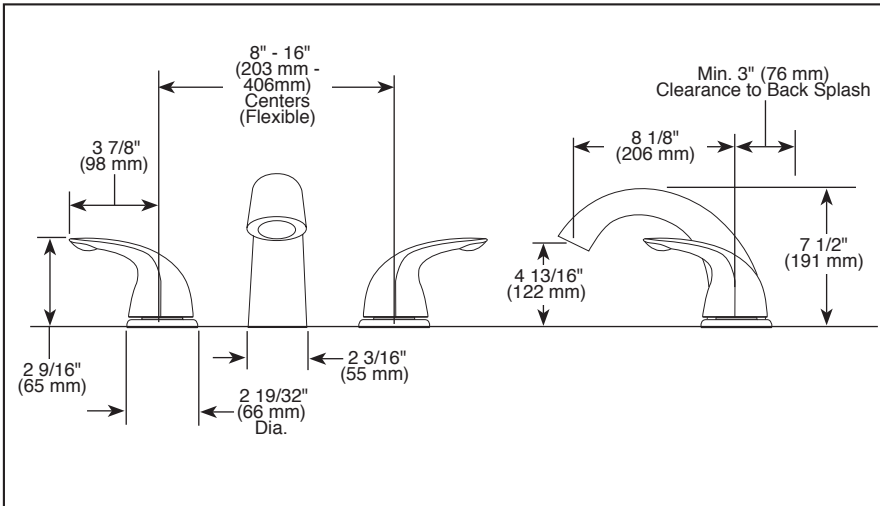

T2705▲

Submitted Model No.: _____
 Specific Features: _____

▲ Designate Proper Finish Suffix

ROMAN TUB/WHIRLPOOL FAUCET TRIM

- Classic Series
- Two Handle Roman Tub Faucet
- Three Hole Installation (T2705 Series)
- Rough-In Kit Must Be Ordered to Complete Installation.

STANDARD SPECIFICATIONS:

- Solid brass spout body.
- 8 1/8" (206 mm) long, 7 1/2" (191 mm) high slip-on rigid spout.
- Includes lever handles.
- Temperature and volume controlled with handles.
- Rough-In kit R2707 must also be ordered to complete installation. There are separate specification sheets on each rough-in kit if more details are required.