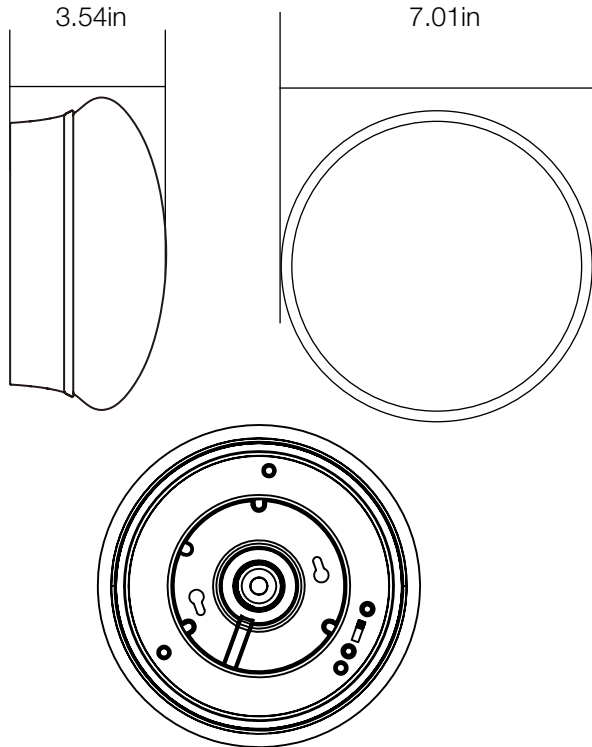

7in Color Changing Spin Light®

54690111
SKU# 1002312164

SPECIFICATIONS

Model Number	54690111
SKU	1002312164
OSMID	300188965
Power	11.5W
AC Voltage, Frequency	120V, 60 Hz
Color Temp (nom.)	3000K/4000K/5000K
Operation Temp	-4°F ~ 113°F
CRI	80
Lumen Output (min.)	810 lm
Dimming	NO
Lifetime Rating	L70/50000Hrs
Efficacy	70.4lm/watt

PACKAGING

Weight (±0.5 lb)	0.82 lbs
Size (L x W x H) (±0.1 in)	7.09in x 7.09in x 3.5in
Box Dimensions	7.44in x 3.94in x 7.56in
Gross Weight	1.16 lbs
UPC	849489000855

ADVANTAGES

- Equivalent to (1) 60 Watt Light Bulb
- 50,000 Hours of Continuous Use
- UL Rated for Damp or Dry Location
- 5 Years Warranty
- Uses Slide Switch to Set Light Temperature to Soft White, Bright White or Daylight (3000K / 4000K / 5000K)
- US Patents – 9,541,270, 9,500,352

INCLUDED IN BOX

- Wire Connector (3)
- Electrical Box Screw (2)
- Mounting Screw (2)
- Mounting Bracket (1)
- Socket (1)
- Ground Screw (1)

APPLICATIONS

Suitable for Damp Locations

SURFACE MOUNT

LAMP HOLDER MOUNT