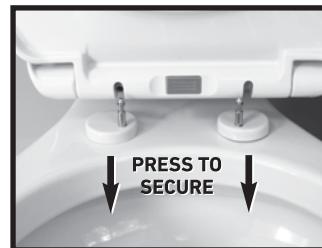

Requires Phillips Head Screwdriver

Care Instructions:

Clean with soft, damp cloth and mild soap. Dry with clean, soft cloth.

- **Led Sensor Nightlight**
- **Automatically Turns On And Off**
- **Quick-release Hinge For Easy Cleaning**
- **Slow Closing Ring & Lid**
- **Sound Activated**