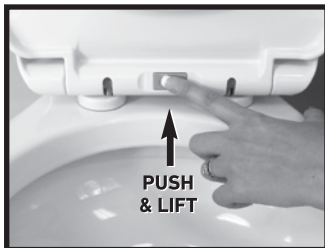

Requires Phillips Head Screwdriver

Care Instructions:

Clean with soft, damp cloth and mild soap. Dry with clean, soft cloth.

- **Led Sensor Nightlight**
- **Automatically Turns On And Off**
- **Quick-release Hinge For Easy Cleaning**
- **Slow Closing Ring & Lid**
- **Sound Activated**