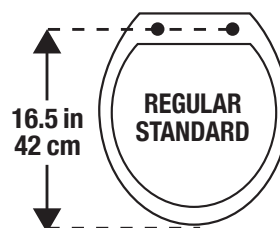

Measure your toilet from front of bowl to mounting holes.