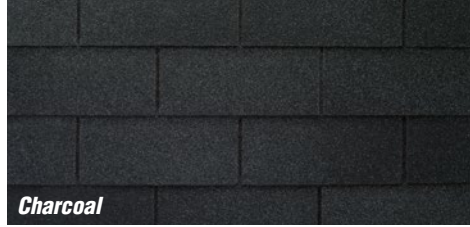

ROYAL SOVEREIGN®

THREE-TAB SHINGLES

SHINGLE & ACCESSORY LTD. WARRANTY
25 Years
LTD. WARRANTY TERM

Most Popular Colors

Golden Cedar

Charcoal

Weathered Gray

Silver Lining

Nickel Gray

Russet Red

Sandrifit

Slate

Summer Sage

*Rated by the Cool Roof Rating Council (CRRC).

Note: It is difficult to reproduce the color clarity and actual color blends of these products. Before selecting your color, please ask to see several full-size shingles.