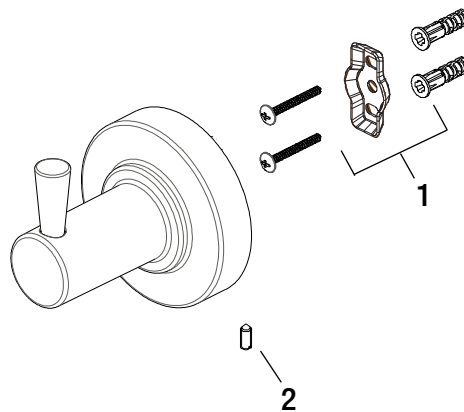

Schön Contemporary Series Robe Hook

MODEL	Internet SKU #	FINISH
20063-0301	300170192	Chrome Polished
20063-0304	300170207	Brushed Nickel PVD

Many replacement parts can be purchased online or at your local store. Please use the table below to identify the part SKU number needed, go to www.schonsimplymodern.com, and check for online and store availability. If you can't find the part you are looking for, please call (800)880-8164.

Part	Description	Part #	Internet SKU #	Store SKU #
1	Plastic Anchor	RP80061	207107132	
	Mounting Bracket			
	Wood Screw			
2	Set Screw	RP50078		