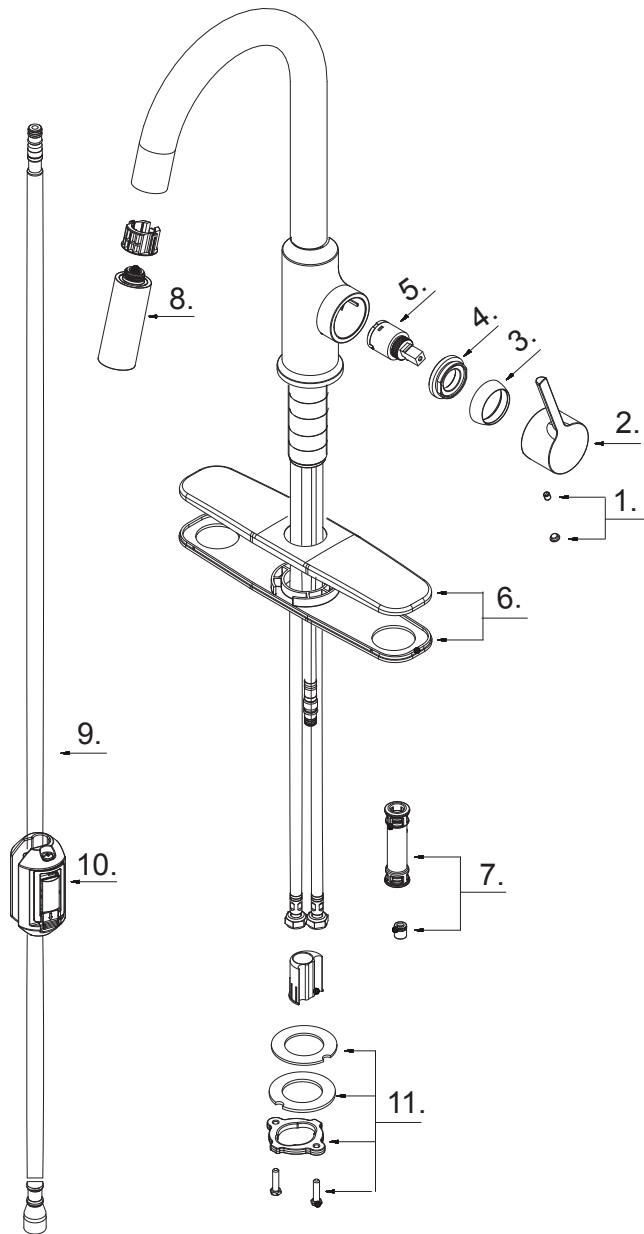

SINGLE HANDLE PULL-DOWN

KITCHEN

Features:

- Metal lever handle
- Ceramic cartridge
- Supply lines included
- Optional deck plate included
- Max Flow Rate: 1.8 gpm (6.8 L/min) at 60 psi
- Quick weight included
- 1 or 3 hole installation
- Water saving aerator

Metro Collection

10663
Chrome Finish

10665
Brushed Nickel Finish

NSF/ANSI 372
NSF/ANSI 61-9

SINGLE HANDLE PULL-DOWN

KITCHEN

Metro Collection

10663
Chrome Finish

10665
Brushed Nickel Finish

1	Index Button	A66D558
2	Metal Handle	A079086
3	Handle Trim Cap	A103121
4	Adjusting Ring	A104332
5	Ceramic Disc Cartridge	A507906N-31
6	Cover Plate Assembly	A667003-S
7	Hose Adapter	A663123N
8	Pull-Down Spray Head	A568009N
9	Spray Hose	A515111WCP
10	Weight	A504103ZN
11	Mounting Hardware	A603171