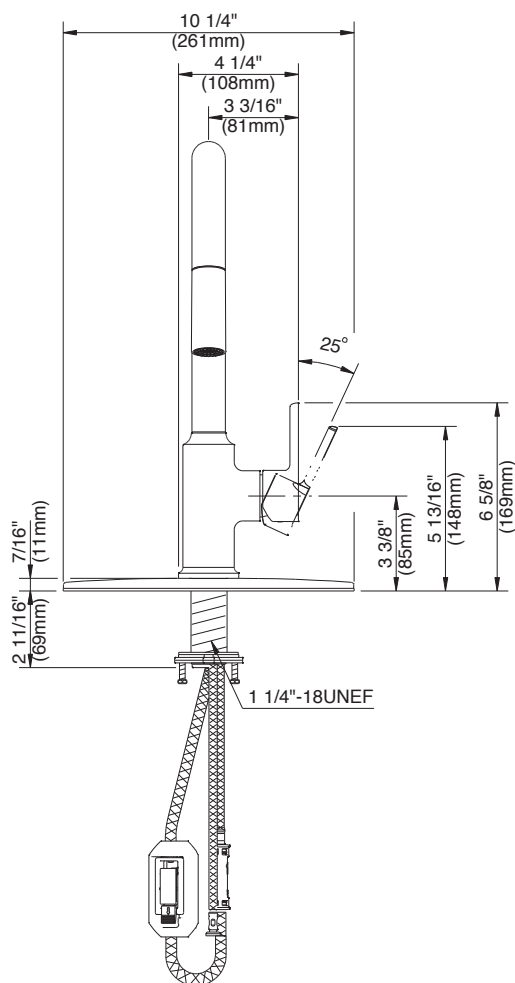

SINGLE HANDLE PULL-DOWN

KITCHEN

Features:

- Metal lever handle
- Ceramic cartridge
- Supply lines included
- Optional deck plate included
- Max Flow Rate: 1.8 gpm (6.8 L/min) at 60 psi
- Quick weight included
- 1 or 3 hole installation
- Water saving aerator

Metro Collection

10663
Chrome Finish

10665
Brushed Nickel Finish

NSF/ANSI 372
NSF/ANSI 61-9

SINGLE HANDLE PULL-DOWN

KITCHEN

Metro Collection

10663
Chrome Finish

10665
Brushed Nickel Finish

1	Index Button	A66D558
2	Metal Handle	A079086
3	Handle Trim Cap	A103121
4	Adjusting Ring	A104332
5	Ceramic Disc Cartridge	A507906N-31
6	Cover Plate Assembly	A667003-S
7	Hose Adapter	A663123N
8	Pull-Down Spray Head	A568009N
9	Spray Hose	A515111WCP
10	Weight	A504103ZN
11	Mounting Hardware	A603171