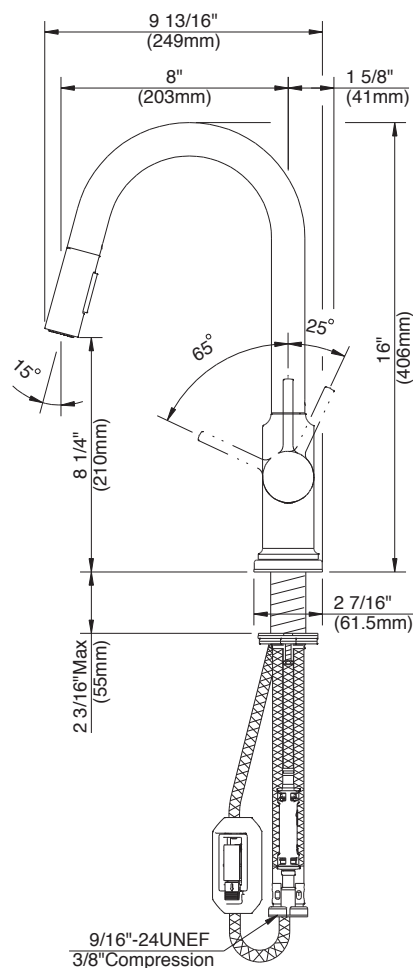

SINGLE HANDLE PULL-DOWN

KITCHEN

Features:

- Metal lever handle
- Ceramic cartridge
- Supply lines included
- Optional deck plate included
- Max Flow Rate: 1.8 gpm (6.8 L/min) at 60 psi
- Quick weight included
- 1 or 3 hole installation
- Water saving aerator

Metro Collection

10663
Chrome Finish

10665
Brushed Nickel Finish

NSF/ANSI 372
NSF/ANSI 61-9

SINGLE HANDLE PULL-DOWN

KITCHEN

Metro Collection

10663
Chrome Finish

10665
Brushed Nickel Finish

1	Index Button	A66D558
2	Metal Handle	A079086
3	Handle Trim Cap	A103121
4	Adjusting Ring	A104332
5	Ceramic Disc Cartridge	A507906N-31
6	Cover Plate Assembly	A667003-S
7	Hose Adapter	A663123N
8	Pull-Down Spray Head	A568009N
9	Spray Hose	A515111WCP
10	Weight	A504103ZN
11	Mounting Hardware	A603171