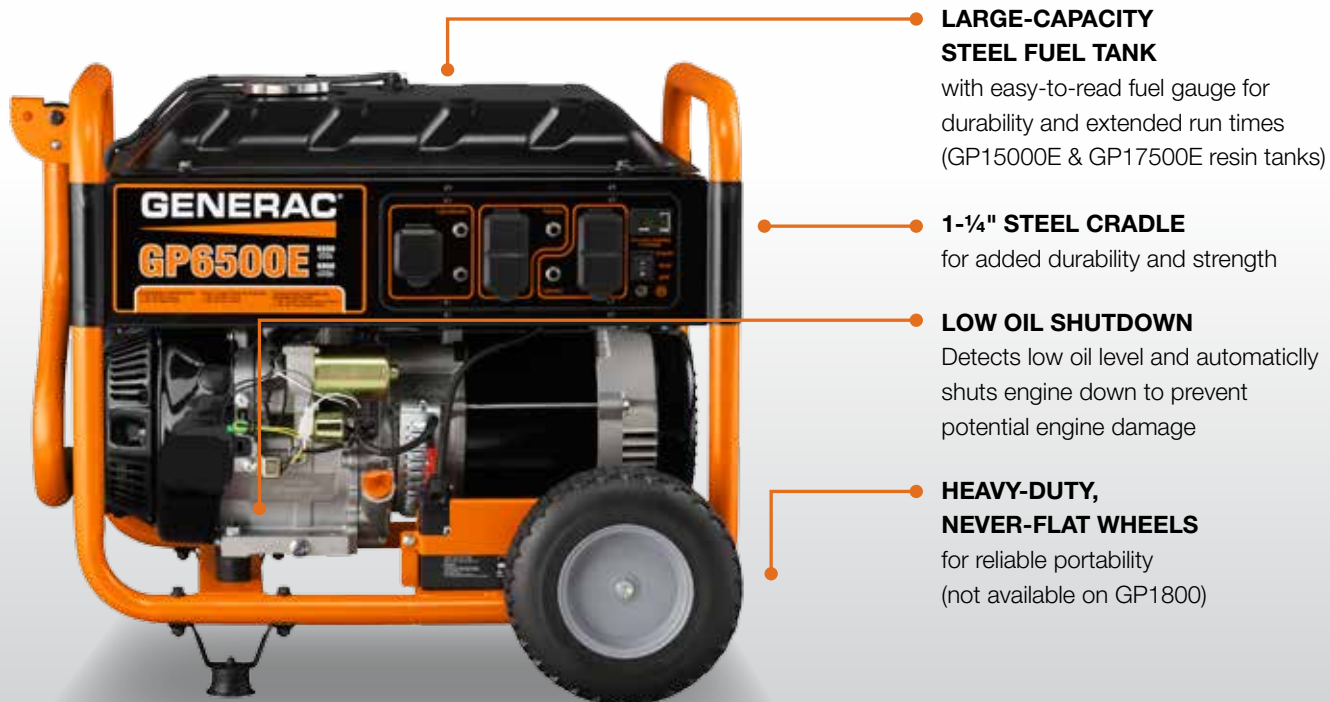

GP SERIES

1800 - 17500 WATTS

Portable Generators

GENERAC[®]

Affordable reliability

GP SERIES

1800 - 17500 WATT PORTABLE GENERATORS

Power the fun stuff or cover an emergency with a GP Series portable generator. Affordable reliability and features not usually found on basic portable models make these a favorite for home use, camping, job sites or outdoor events.

FEATURES AND BENEFITS

GP15000E & GP17500E

THE MOST POWERFUL PORTABLE GENERATORS AVAILABLE

The GP Series 15000 and 17500 Watt units are the ultimate option, with enough power to run up to a 5-ton air conditioner and more. These models feature Generac's OHVI™ engine, for extended run times and longer life.

CONTROL PANEL FEATURES

GP15000 & GP17500

GP5500 - GP7500E

- HOUR METER**
To track maintenance requirements
- 12VDC OUTLET**
To charge automotive style batteries
- IDLE CONTROL**
To conserve fuel and reduce noise
- CIRCUIT BREAKERS**
Provide overload protection

SERIES	GP15000E	GP17500E
Model Number	5734	5735
Emissions Configuration	49-State	49-State
Running Watts	15000	17500
Starting Watts	22500	26250
Engine Displacement	992cc	992cc
Engine Type	Generac OHVI	Generac OHVI
Idle Control	Yes	Yes
Starting Method	Electric	Electric
Battery	Included	Included
Low Oil Shutdown	Yes	Yes
Fuel Tank Capacity (Gallons)	16.0 Gal.	16.0 Gal.
Run Time at 50% load	10 Hours	10 Hours
Hour meter	Yes	Yes
Outlets	(1) 120V 20A 5-20R Duplex (1) 120V 20A GFCI 5-20R Duplex (2) 120V L5-30R 30A TwistLock (1) 125/250V 30A L14-30R TwistLock (1) 125/250V 14-50R 50A Straight Blade (1) 12VDC 10A	(1) 120V 20A 5-20R Duplex (1) 120V 20A GFCI 5-20R Duplex (2) 120V L5-30R 30A TwistLock (1) 125/250V 30A L14-30R TwistLock (1) 125/250V 14-50R 50A Straight Blade (1) 12VDC 10A
Handle Style	Fixed	Fixed
Wheel type	12.3" Pneumatic	12.3" Pneumatic
Dimensions (L" x W" x H")	48.5 x 31 x 39.5	48.5 x 31 x 39.5
Product weight	363	390
Warranty - Residential	2 Year Ltd.	2 Year Ltd.
Warranty - Commercial	1 Year	1 Year