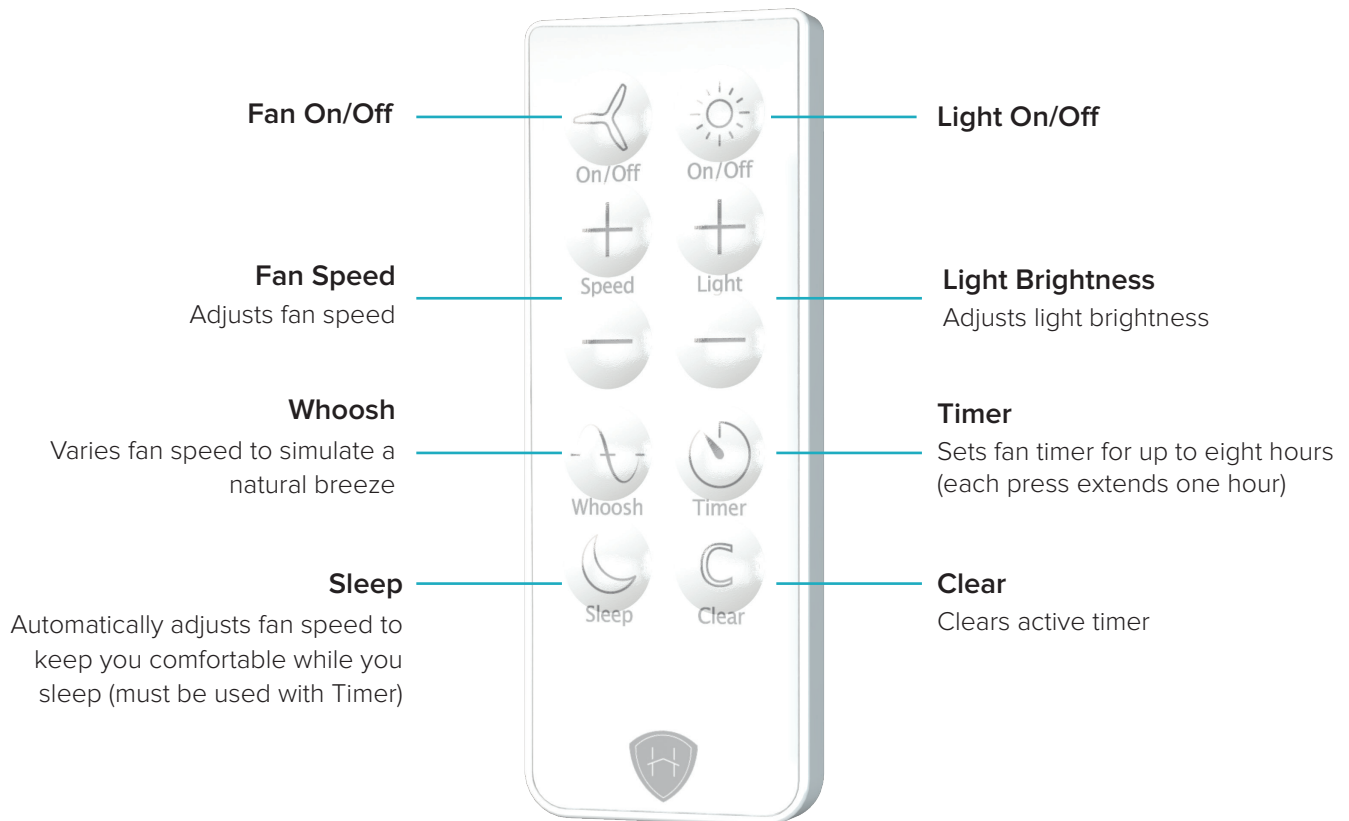

HAIKU REMOTE :

FANS

Before using the remote control, remove the plastic tab from the battery tray. The remote must be pointing toward the fan to function properly.

⚠ Do not expose the remote control to rain or water.