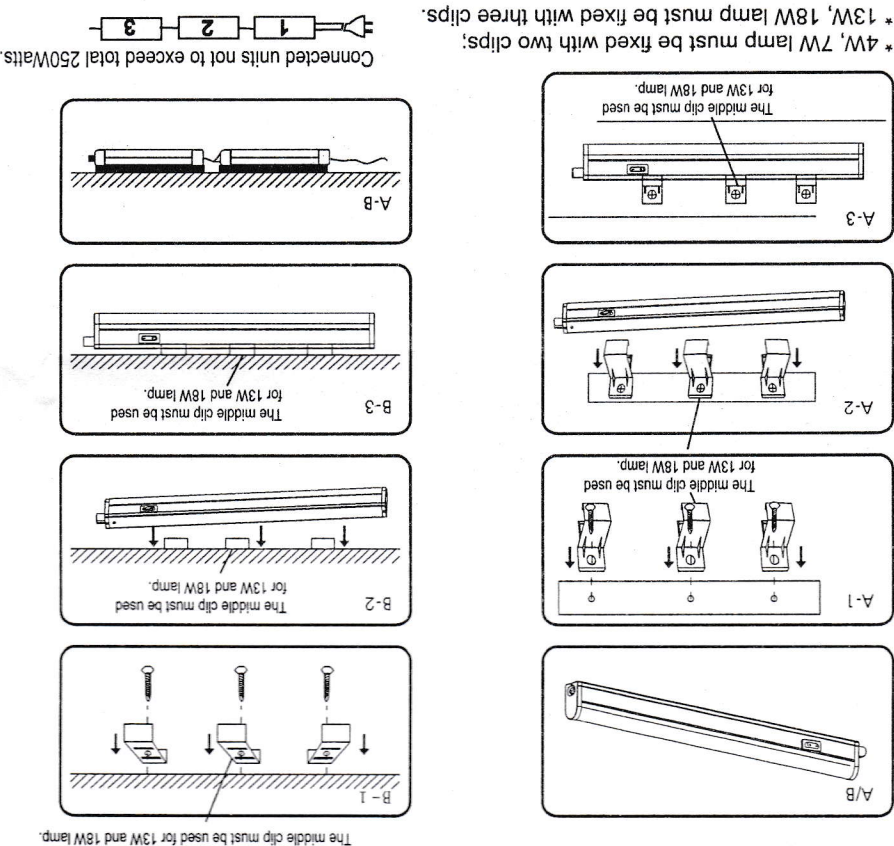

SLIM LED T5 UNDER CABINET LIGHT

CAUTION:

1. Disconnect electrical power before installing or servicing any part of this fixture. Fixture must be wired in accordance with local and National Electrical Codes.
2. Damage or injury may occur if fixture is pulled from the mounting surface. Mount fixture to only sturdy, mechanically sound mounting surfaces.
3. This instruction sheet does not cover all the contingencies and details that must be considered for safe installation and use. Consult with a qualified electrician for specific application questions, installation and service.
4. Do not open the product, the LED lighting source is irreplaceable.
5. This fixture is not designed for dimmer.
6. This fixture is suitable for damp location.

SPECIFICATION:

MODEL	INPUT	POWER	LENGTH
LTE5-12	120V AC 60Hz	4W	11.34"
LTE5-22		7W	20.31"
LTE5-34		13W	33.43"
LTE5-45		18W	45.24"

INSTALLATION:

READ AND SAVE THESE INSTRUCTIONS