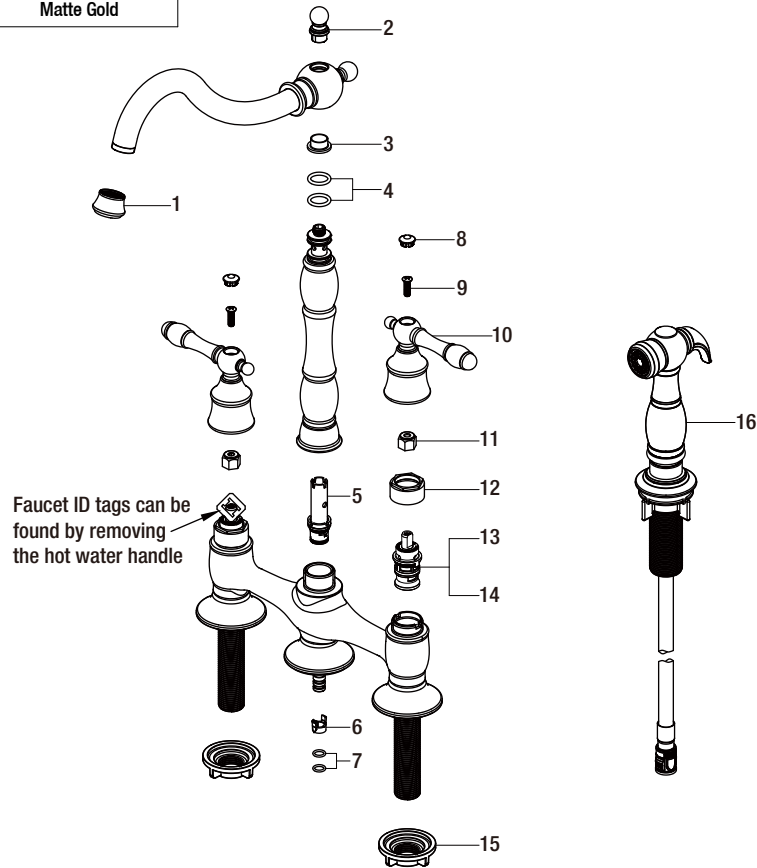

Replacement Parts List

2-Handle Bridge Side Sprayer Kitchen Faucet in Matte Gold

MODEL	SKU #	FINISH
HD852N-0554405	304778420	Matte Gold

Many replacement parts can be purchased online or at your local store. Please use the table below to identify the part SKU number needed, go to HOMEDEPOT.COM, and check for online and store availability. If you can't find the part you are looking for, please call 1-855-HD-GLACIER.

Part	Description	Part #	Internet SKU #	Store SKU #
1	Aerator	RP301414405		
2	Cap	RP800014405		
3	Wearable ring	RP64002		
4	O-ring	RP60001		
5	Diverter	RP70007		
6	Block	RP70421		
7	O-ring	RP60002		
8	Index	RP100034405		

Part	Description	Part #	Internet SKU #	Store SKU #
9	Screw	RP50005		
10	Handle	RP132284405		
11	Inverter	RP64044	206671349	
12	Bonnet	RP70083		
13	Cartridge H	RP20067	301158139	
14	Cartridge C	RP20068	301158129	
15	Mounting nut	RP56001	203193994	579276
16	Side spray	RP361094405		