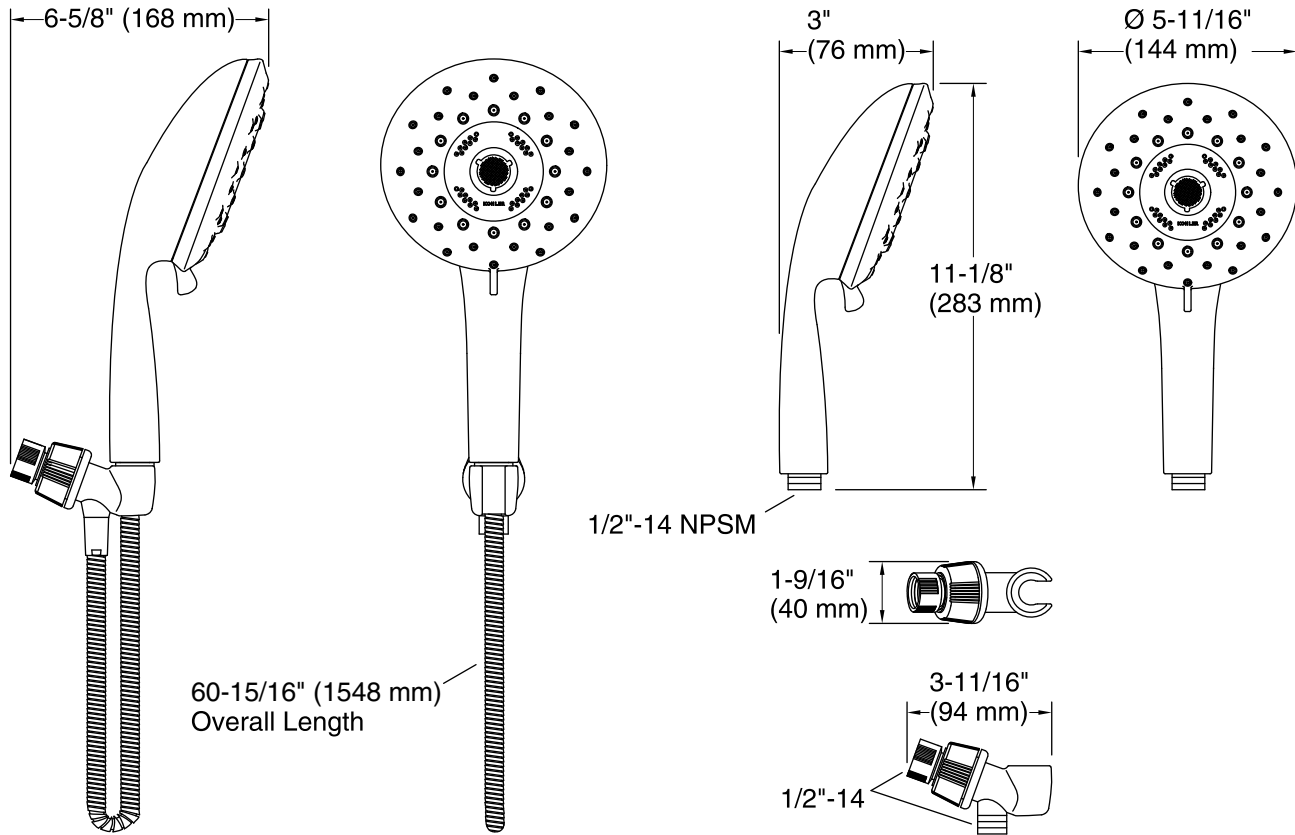

Material

- Premium material construction for durability and reliability.
- Premium KOHLER finishes featuring ScratchShield® technology withstand even the toughest daily use.

Installation

- No-tool installation -- installs in minutes.
- Box includes: Handshower, handshower cradle, 60" hose.
- Deck-mount holder required for deck-mount installation.
- Bracket or sidebar required for wall-mount installation.

Available Color/Finishes

Color tiles intended for reference only.

Color	Code	Description
	CP	Polished Chrome
	BN	Vibrant® Brushed Nickel

Technical Information

All product dimensions are nominal.

Handshower: