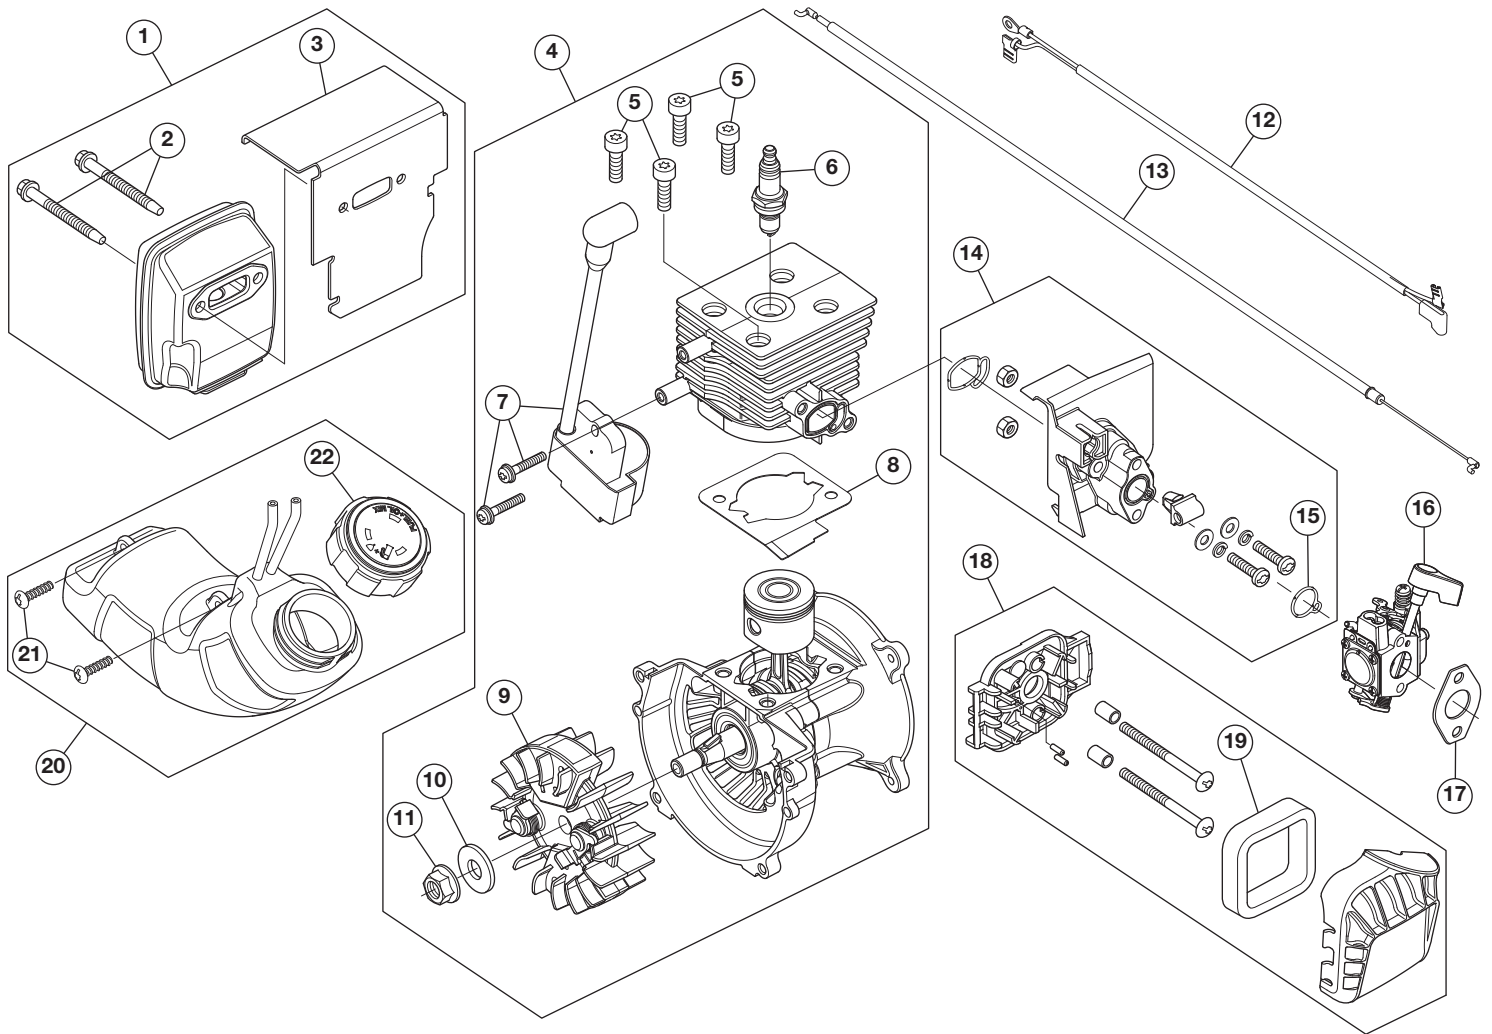

# REPLACEMENT PARTS - MODEL TB27B EC ELECTRIC START CAPABLE 2-CYCLE BLOWER

PPN 41AS27BA766

Item	Part No.	Description	Item	Part No.	Description
1	753-06027	Muffler Assembly (includes 2 & 3)	12	753-05949	Lead Wire
2	753-06294	Muffler Screws	13	753-06690	Throttle Cable
3	753-05946	Muffler Gasket	14	753-06189	Insulator Assembly (includes 15)
4	753-09004	Shortblock Assembly (includes 5 - 11)	15	753-06185	Insulator O-Ring
5	753-05703	Screw	16	753-08517	Carburetor Assembly (includes 17)
6	753-06847	Spark Plug	17	753-06253	Carburetor Gasket
7	753-08516	Module Assembly	18	753-08507	Aircleaner Assembly (includes 19)
8	753-06827	Cylinder Gasket	19	9653	Air Filter
9	753-06175	Flywheel Assembly	20	753-06720	Fuel Tank Assembly (includes 21 & 22)
10	736-04107	Washer	21	710-04194	Screw
11	753-05687	Nut	22	791-182529	Fuel Cap

# REPLACEMENT PARTS - MODEL TB27B EC

## ELECTRIC START CAPABLE 2-CYCLE BLOWER

PPN 41AS27BA766

Item	Part No.	Description
23	753-08679	Engine Cover Assembly (includes 24 & 25)
24	791-181862	Screw
25	710-04194	Screw
26	753-06694	Muffer Cover Assembly (includes 25)
27	753-05932	Outer Trigger Lock
28	753-05919	Handle Grips
29	791-182405	Switch
30	753-05925	Wavey Washer
31	753-05924	Inner Trigger Lock
32	753-05254	Air Filter
33	753-05930	Throttle Trigger
34	753-05926	Latch Tube
35	753-05939	Latch Spring
36	1755	Screw

Item	Part No.	Description
37	753-06696	Door Lock
38	753-06678	Intake Cover
39	753-05918	Spring
40	753-06679	Impeller Housing
41	753-06700	Adapter
42	753-06701	Nut
43	753-05928	Washer
44	753-06807	Impeller
45	753-06693	Impeller Housing
46	753-09024	Remote Primer Bracket
47	753-05936	Upper Blower Tube
48	731-06576B	Curved Lower Tube
49	753-06000	Nozzle