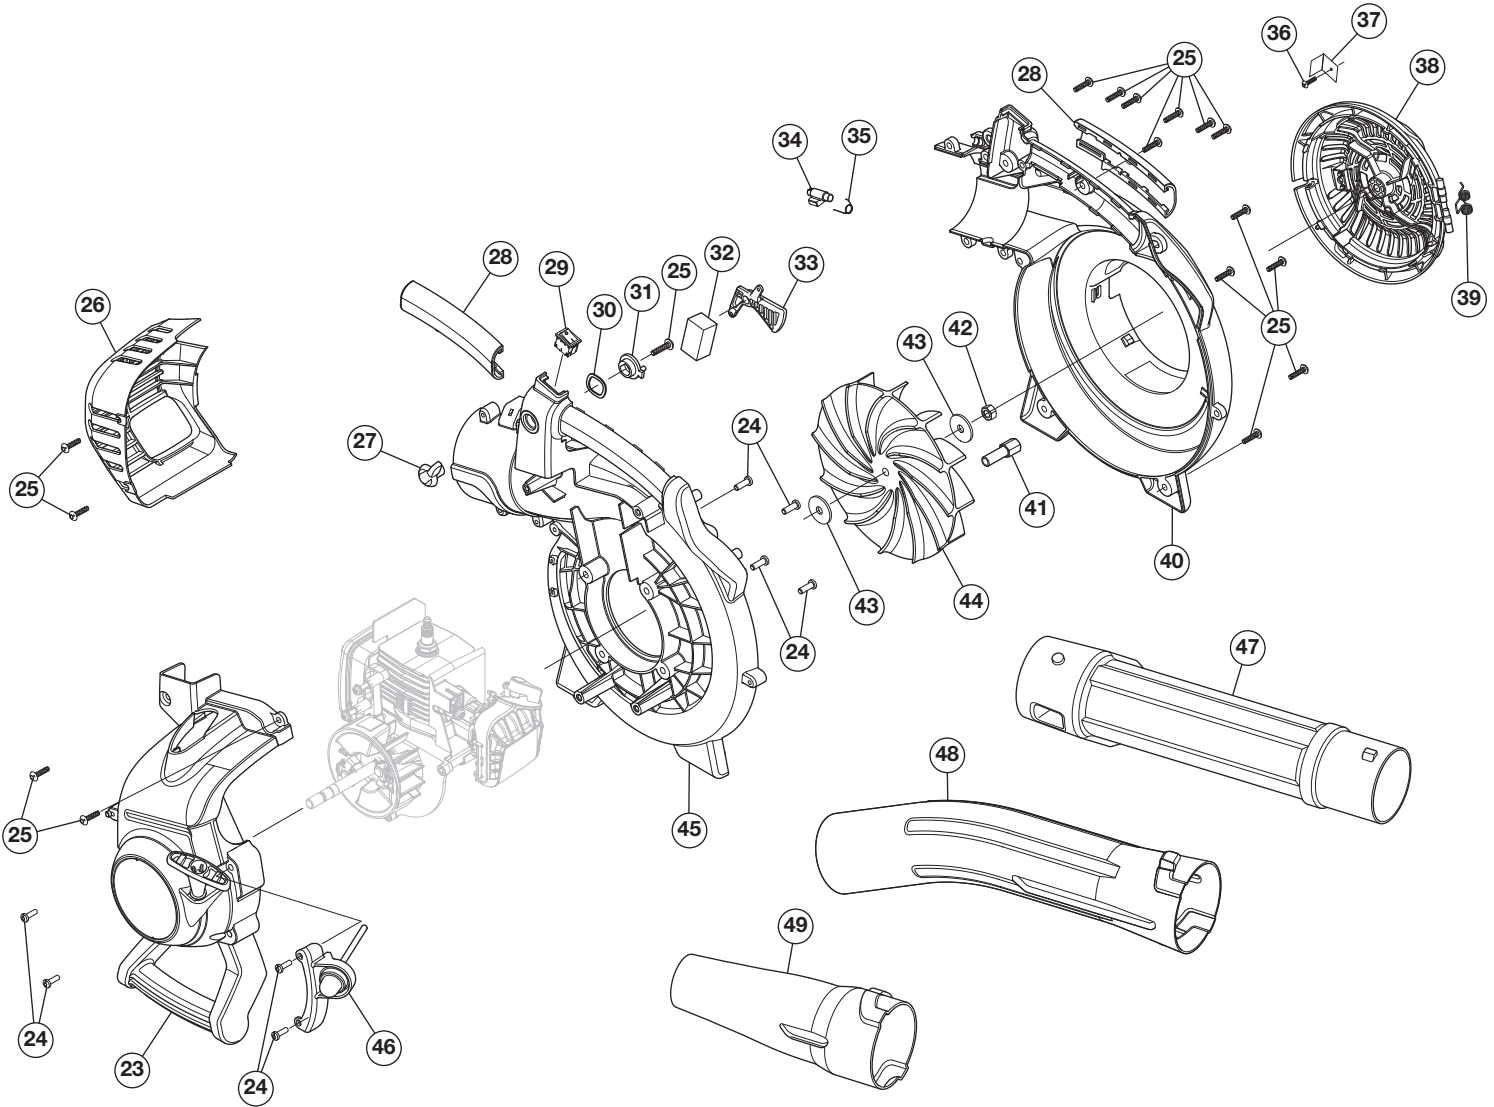

# REPLACEMENT PARTS - MODEL TB27B EC ELECTRIC START CAPABLE 2-CYCLE BLOWER

PPN 41AS27BA766

Item	Part No.	Description	Item	Part No.	Description
1	753-06027	Muffler Assembly (includes 2 & 3)	12	753-05949	Lead Wire
2	753-06294	Muffler Screws	13	753-06690	Throttle Cable
3	753-05946	Muffler Gasket	14	753-06189	Insulator Assembly (includes 15)
4	753-09004	Shortblock Assembly (includes 5 - 11)	15	753-06185	Insulator O-Ring
5	753-05703	Screw	16	753-08517	Carburetor Assembly (includes 17)
6	753-06847	Spark Plug	17	753-06253	Carburetor Gasket
7	753-08516	Module Assembly	18	753-08507	Aircleaner Assembly (includes 19)
8	753-06827	Cylinder Gasket	19	9653	Air Filter
9	753-06175	Flywheel Assembly	20	753-06720	Fuel Tank Assembly (includes 21 & 22)
10	736-04107	Washer	21	710-04194	Screw
11	753-05687	Nut	22	791-182529	Fuel Cap

# REPLACEMENT PARTS - MODEL TB27B EC

## ELECTRIC START CAPABLE 2-CYCLE BLOWER

PPN 41AS27BA766

Item	Part No.	Description
23	753-08679	Engine Cover Assembly (includes 24 & 25)
24	791-181862	Screw
25	710-04194	Screw
26	753-06694	Muffer Cover Assembly (includes 25)
27	753-05932	Outer Trigger Lock
28	753-05919	Handle Grips
29	791-182405	Switch
30	753-05925	Wavey Washer
31	753-05924	Inner Trigger Lock
32	753-05254	Air Filter
33	753-05930	Throttle Trigger
34	753-05926	Latch Tube
35	753-05939	Latch Spring
36	1755	Screw

Item	Part No.	Description
37	753-06696	Door Lock
38	753-06678	Intake Cover
39	753-05918	Spring
40	753-06679	Impeller Housing
41	753-06700	Adapter
42	753-06701	Nut
43	753-05928	Washer
44	753-06807	Impeller
45	753-06693	Impeller Housing
46	753-09024	Remote Primer Bracket
47	753-05936	Upper Blower Tube
48	731-06576B	Curved Lower Tube
49	753-06000	Nozzle