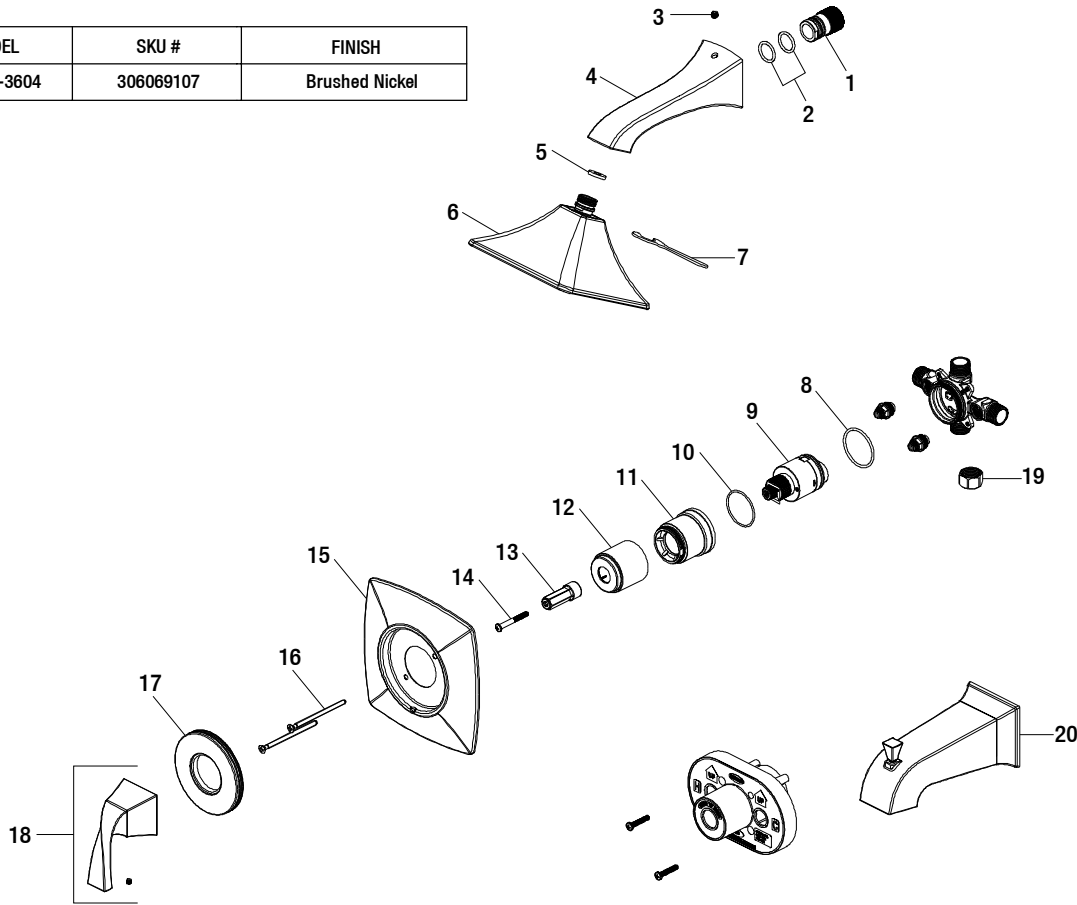

Replacement Parts List

Leary Curve Single-Handle Tub and Shower Faucet in Brushed Nickel

| MODEL | SKU # | FINISH |
|-------------|-----------|----------------|
| HD873X-3604 | 306069107 | Brushed Nickel |

| Part | Description | Part # | Internet SKU # | Store SKU # |
|------|-------------|-----------|--|-------------|
| 1 | Connector | RP70252 | | |
| 2 | O-ring | RP60045 | | |
| 3 | Set screw | RP50054 | | |
| 4 | Shower head | RP3806504 | | |
| 5 | Washer | RP64190 | | |
| 6 | Shower head | RP3841204 | | |
| 7 | Wrench | RP70253 | | |
| 8 | O-ring | RP60101 | | |
| 9 | Cartridge | RP20075 | 202666286 | 270530 |
| 10 | O-ring | RP60091 | | |

| Part | Description | Part # | Internet SKU # | Store SKU # |
|------|------------------|-----------|----------------|-------------|
| 11 | Bonnet nut | RP7043704 | | |
| 12 | Sleeve | RP8054004 | | |
| 13 | Inverter | RP70556 | | |
| 14 | Screw | RP50215 | | |
| 15 | Escutcheon | RP8025604 | | |
| 16 | Escutcheon screw | RP50066 | | |
| 17 | Accessorize cap | RP8025504 | | |
| 18 | Handle assembly | RP1365704 | | |
| 19 | Plug | RP70365 | | |
| 20 | Spout | RP3309804 | | |