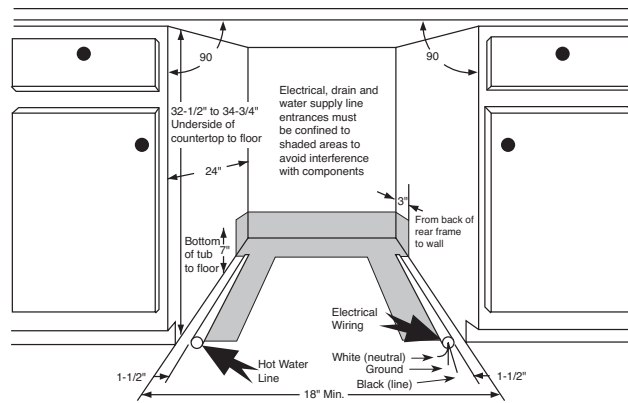

Power Requirements

Electrical Rating	120V,60Hz,9.0A

Product Technical Illustration

General Appliance Information

Please read all installation details and instructions before use.

Contact Us

For questions regarding this product please refer to our website at haieramerica.com or call our customer service center at 877-337-3639.