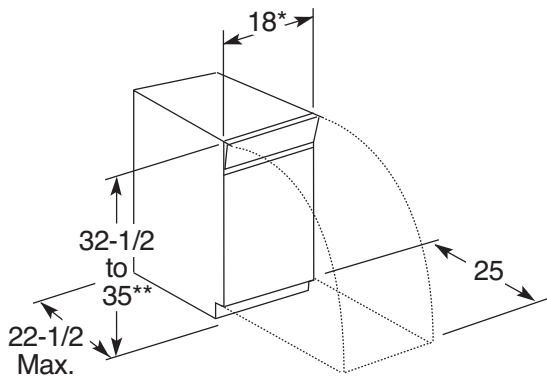

Power Requirements

Electrical Rating	120V,60Hz,9.0A

Product Technical Illustration

General Appliance Information

Please read all installation details and instructions before use.

Contact Us

For questions regarding this product please refer to our website at haieramerica.com or call our customer service center at 877-337-3639.