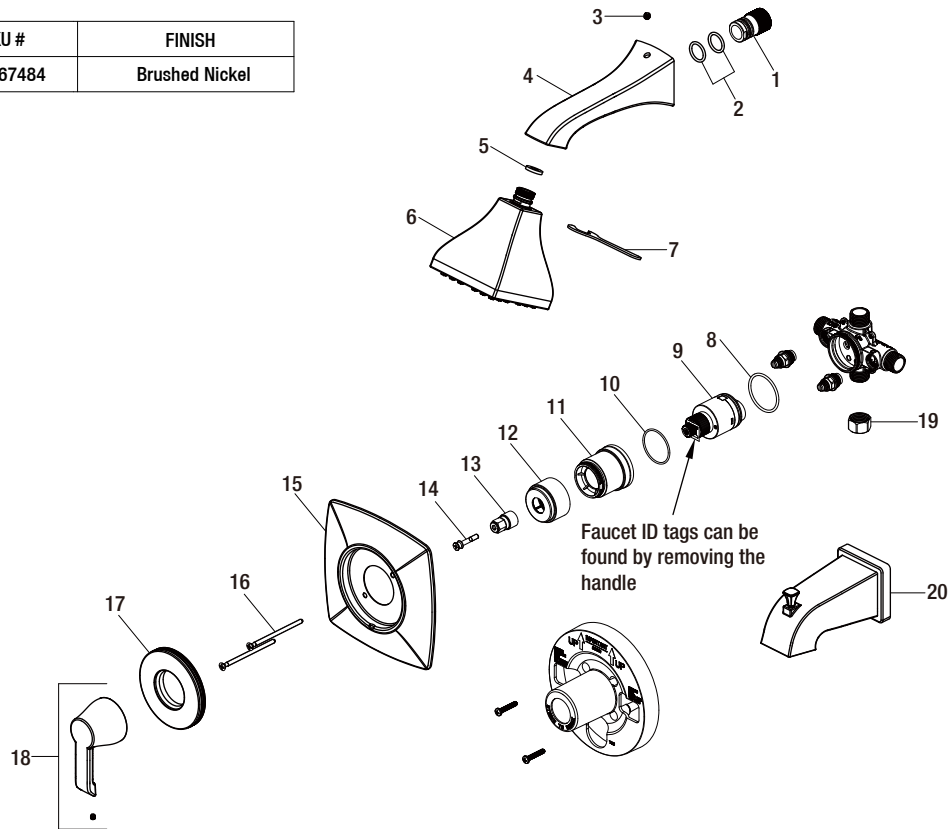

Replacement Parts List

Adelyn Single-Handle 1-Spray Tub and Shower Faucet in Brushed Nickel

MODEL	SKU #	FINISH
HD873X-3004	304367484	Brushed Nickel

Many replacement parts can be purchased online or at your local store. Please use the table below to identify the part SKU number needed, go to HOMEDEPOT.COM, and check for online and store availability. If you can't find the part you are looking for, please call 1-855-HD-GLACIER.

Part	Description	Part #	Internet SKU #	Store SKU #
1	Connector	RP70252		
2	O-ring	RP60045		
3	Set screw	RP50054		
4	Shower arm	RP3806504		
5	Washer	RP64190		
6	Shower head	RP3836404		
7	Wrench	RP70253		
8	O-ring	RP60101		
9	Cartridge	RP20075	202666286	270530
10	O-ring	RP60091		

Part	Description	Part #	Internet SKU #	Store SKU #
11	Bonnet nut	RP7043704		
12	Sleeve	RP8029704		
13	Inverter	RP64043		
14	Screw	RP50020		
15	Escutcheon	RP8025604		
16	Escutcheon screw	RP5006604		
17	Accessorize cap	RP8025504		
18	Handle assembly	RP1356804		
19	Plug	RP70365		
20	Spout	RP3306004		