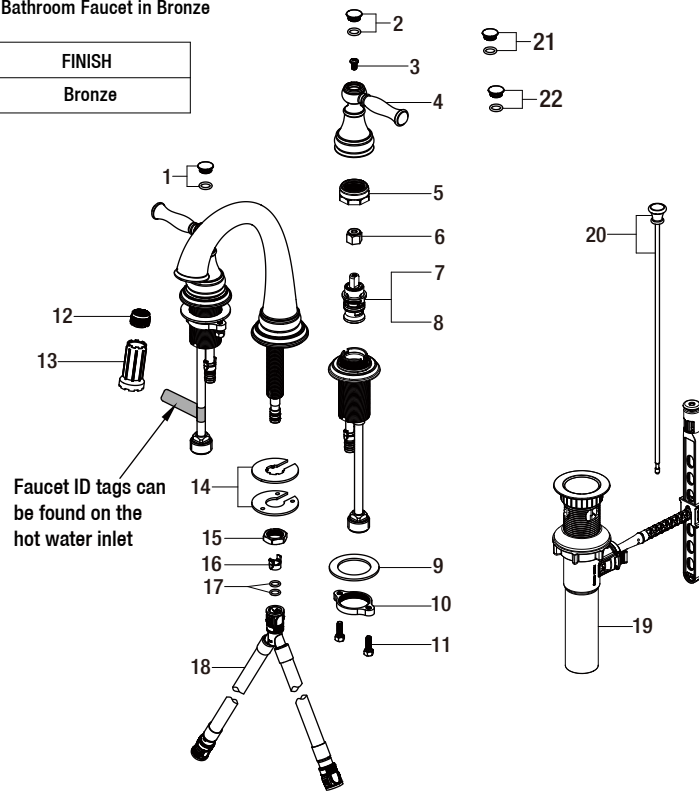

Replacement Parts List

Fairway 8 in. Widespread 2-Handle High-Arc Bathroom Faucet in Bronze

MODEL	STORE SKU #	FINISH
67530W-6A27H2	1000001038	Bronze

Many replacement parts can be purchased online or at your local store. Please use the table below to identify the part SKU number needed, go to HOMEDEPOT.COM, and check for online and store availability. If you can't find the part you are looking for, please call 1-855-HD-GLACIER.

Part	Description	Part #	Internet SKU #	Store SKU #
1	Bronze index	RP8037327H2	302558484	
2	Bronze index	RP8037427H2		
3	Screw	RP50154		
4	Handle	RP1330427H2		
5	Bonnet	RP70193	206671342	
6	Inverter	RP64044	206671349	
7	Cartridge (H)	RP20067	301158139	
8	Cartridge (C)	RP20068	301158129	
9	Washer	RP64147		
10	Nut	RP56059		
11	Screw	RP50004		
12	Aerator	RP30191		

Part	Description	Part #	Internet SKU #	Store SKU #
13	Plastic wrench	RP30040		
14	Washer	RP64193		
15	Nut	RP56062		
16	Block	RP70421		
17	O-ring	RP60002		
18	Quick connect assembly	RP70430		
19	ClickInstall™ drain assembly	RP4022827H2		
20	Lift Rod	RP4025527H2		
21	White index	RP80376	302558484	
22	White index	RP80377		