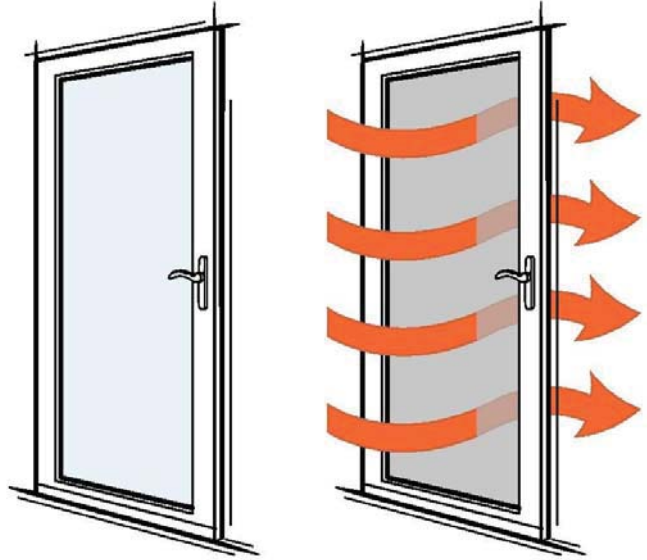

SPECIFICATIONS

Internet #: 202985063

Product Name: Andersen® - 36 in. x 80 in. 3000 Series White Fullview Easy Install Storm Door

DIMENSIONS

Assembled Depth (in.)	2.25 in
Assembled Height (in.)	80.875 in
Assembled Width (in.)	36.375 in
Door Size (WxH) in.	36 x 80
Door Thickness (in.)	1.5 in
Fits Opening Height (in.)	80 to 80 7/8
Fits Opening Width (in.)	35 7/8 to 36 3/8

DETAILS

Bottom Door Sweep	Double	Handleset Finish	No Handleset
Color Family	White	Included	Screen
Color/Finish	White	Material	Aluminum
Door Handing	Right-Hand/Outswing	Product Weight (lb.)	56
Door Type	Storm	Returnable	90-Day
Features	Easy Install	Type of Weatherstripping	Dual
Finish Type	Painted	View Type	Full-view