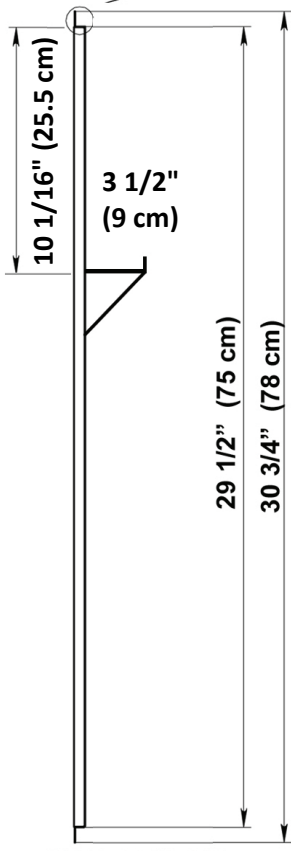

## Backsplash with Shelf 30" & 36"

**SIDE VIEW**