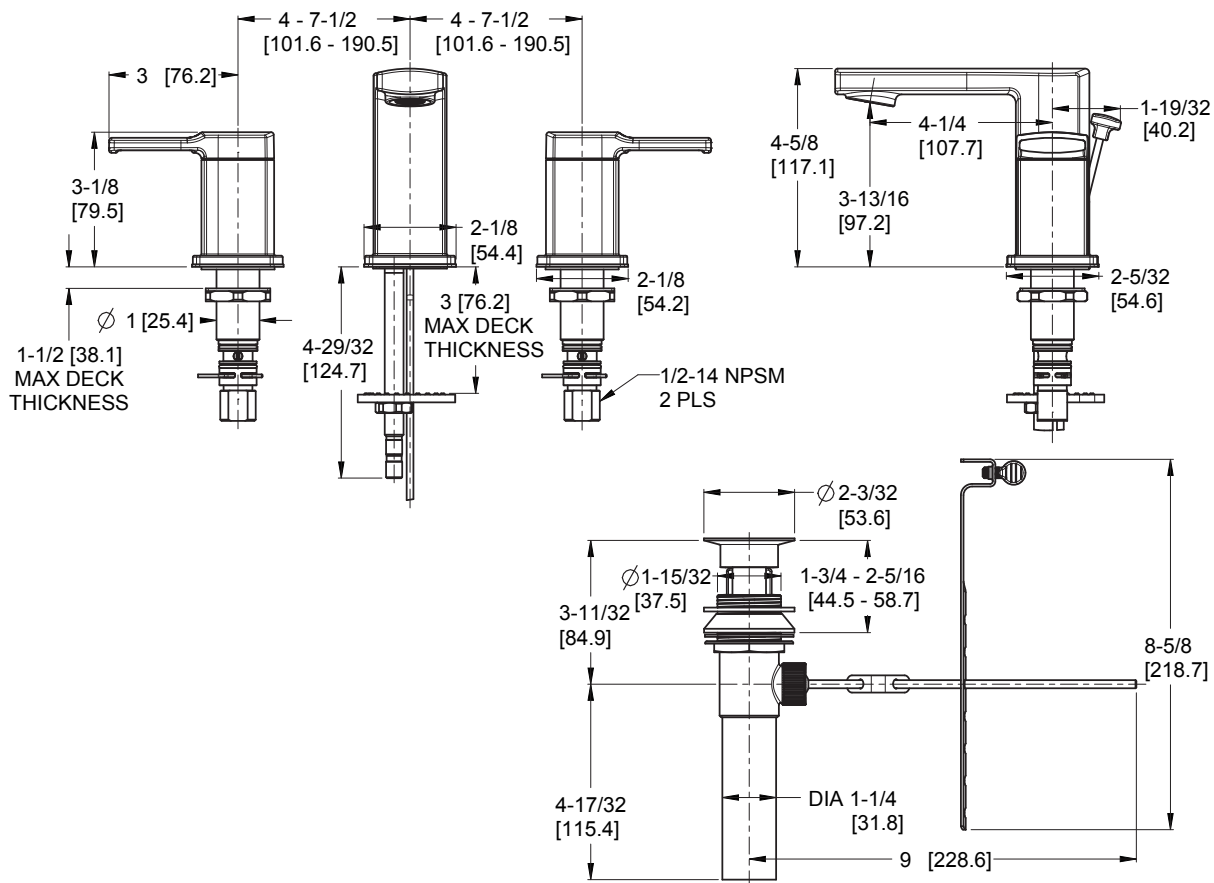

Deckard™ 8" Widespread Lavatory Faucet

- LG49-DAOB Finish(C)
- LG49-DAOC Finish(C)
- LG49-DAOK Finish(K)

Specifications

- Two-Handle
- 3-Hole Installation
- Pforever Seal

Features

- 1.2 GPM Flow Rate
- Includes All Metal Pop-Up
- Pforever Seal Ceramic Disc Valves
- Pforever Warranty®

Code Compliance

Pfister products are designed and manufactured in compliance with the following standards and codes:

- IAPMO Certified
- CSA B125 Certified
- ASME A112.18.1
- NSF 61/9 Annex G (Low lead)
- Cal Green Compliant
- CEC Compliant
- ADA Compliant-ANSI A117.1 (Lever handles only)

Dimensions

Ø1 Min to Ø1-1/2 Max. Deck Hole Openings

Metal Pop-Up